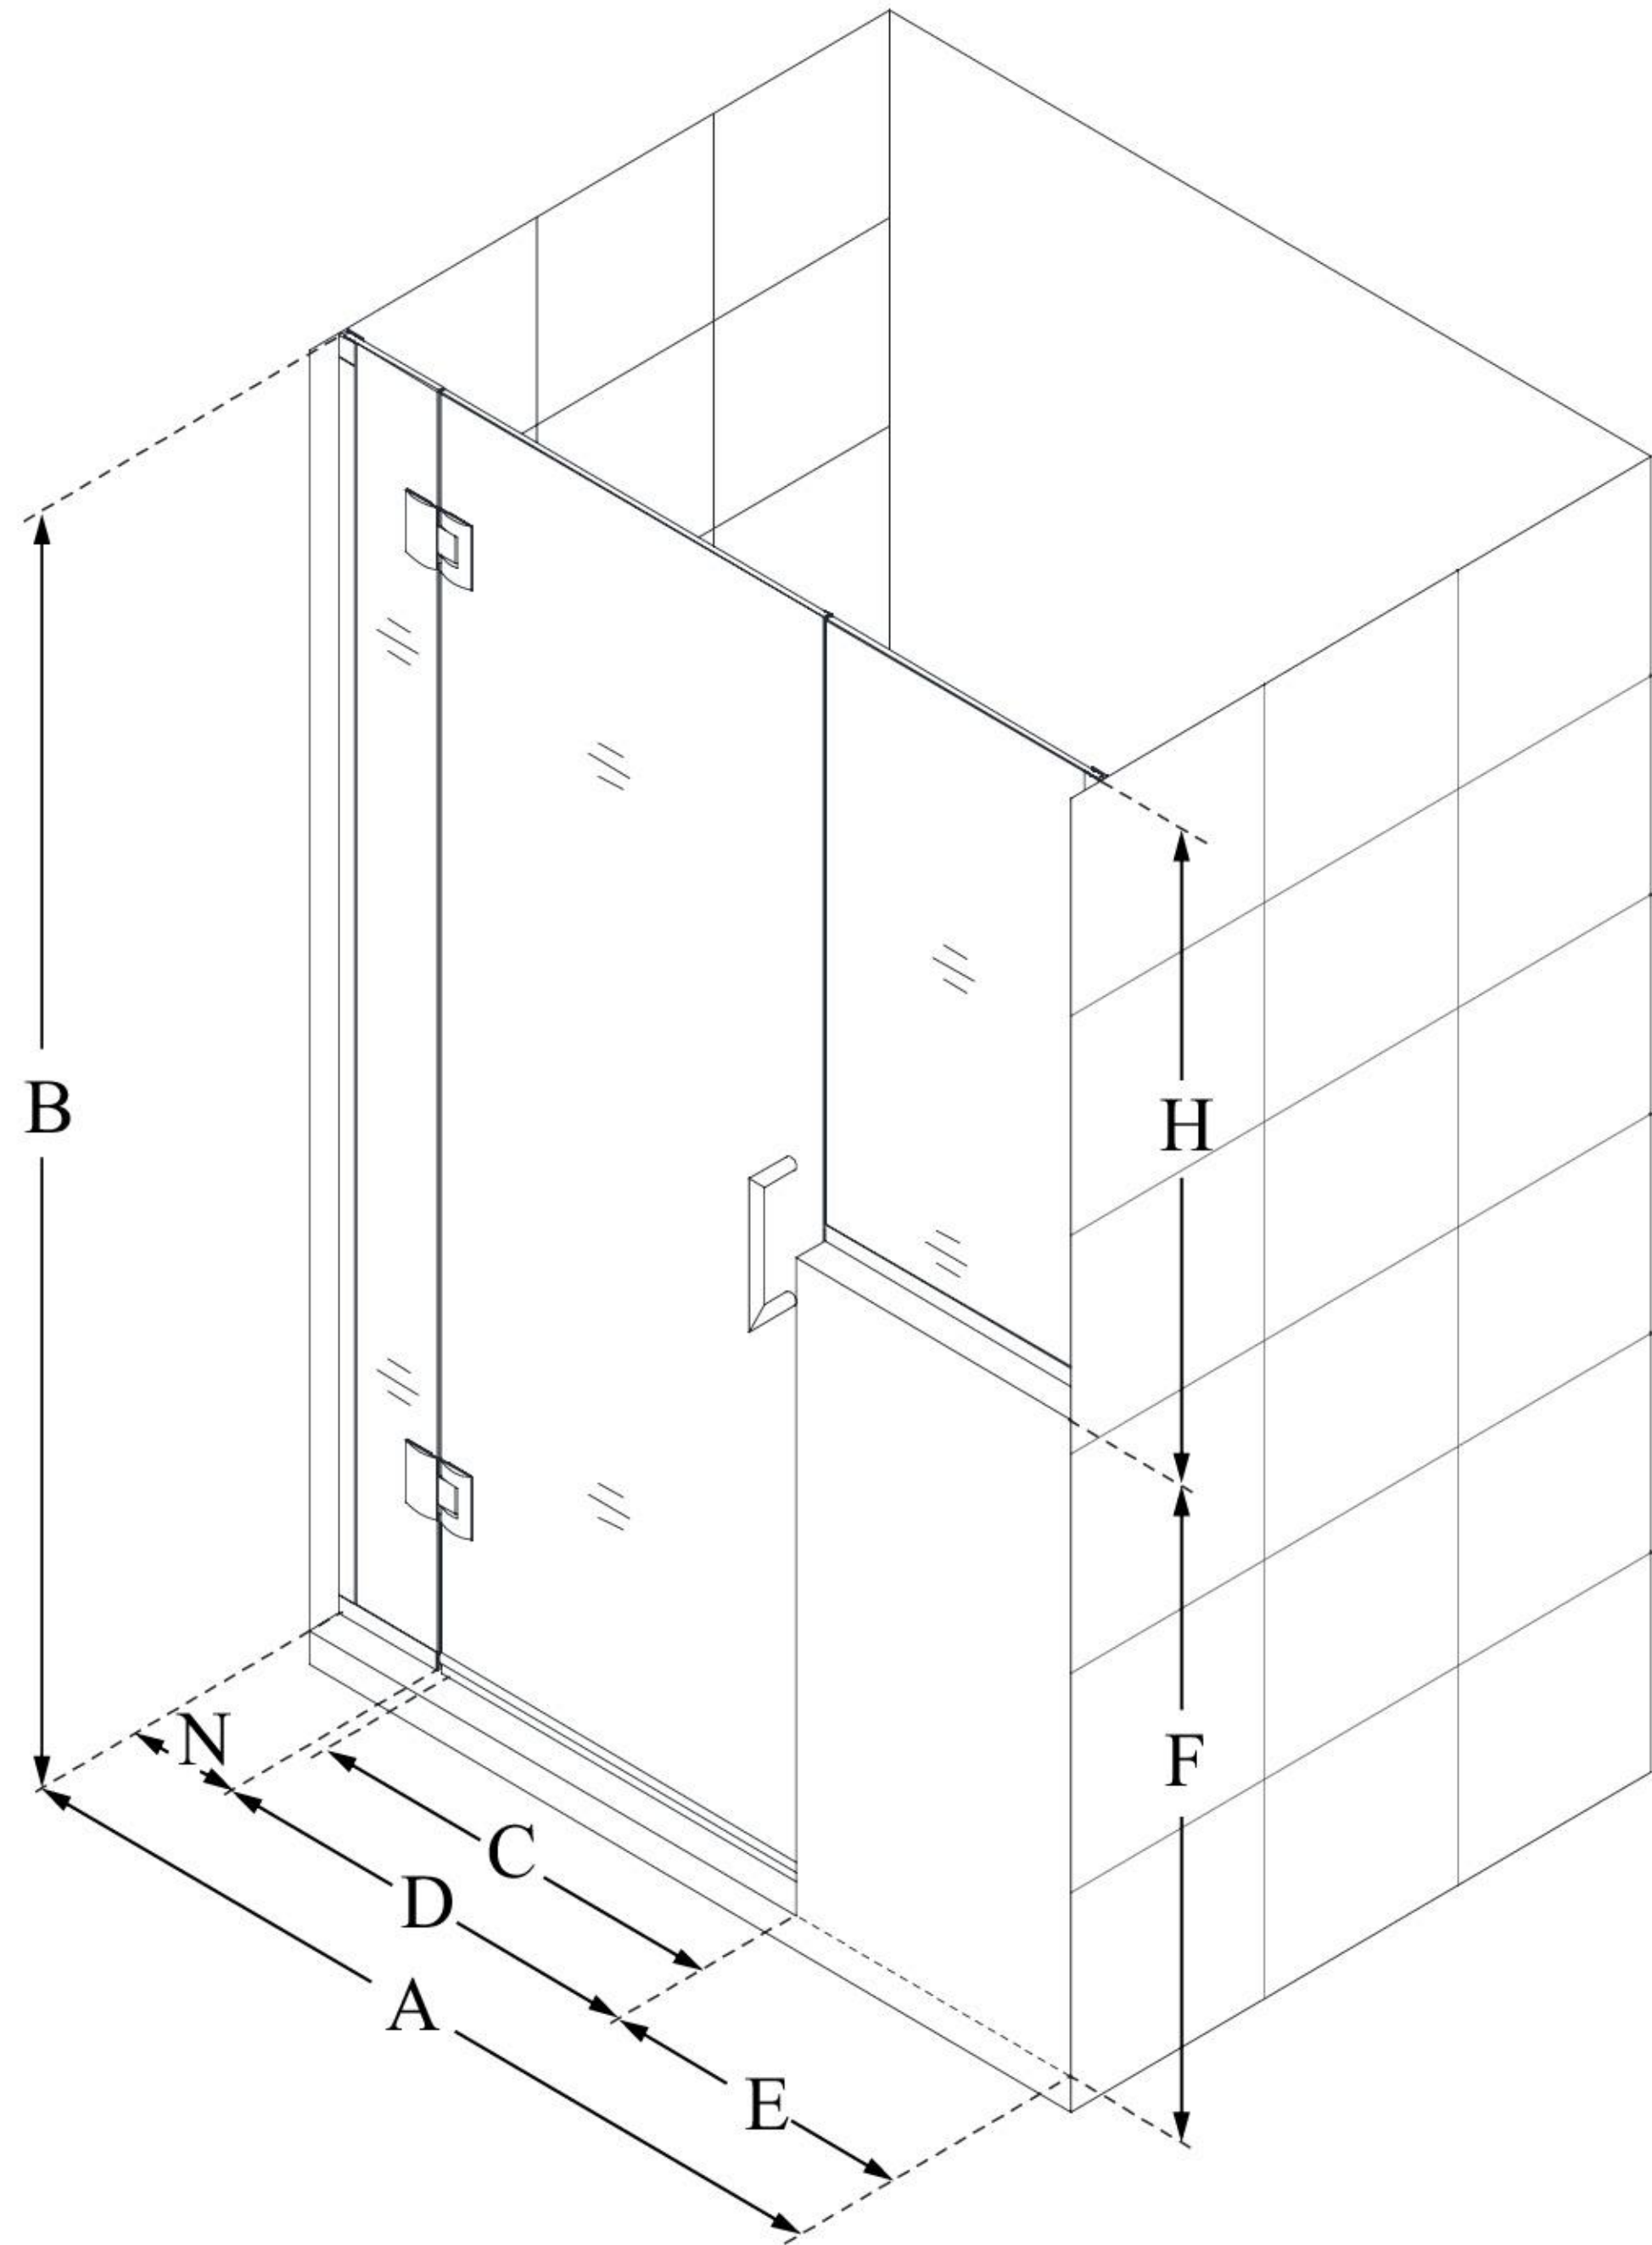

MODEL INFORMATION

D1232434

UNIDOOR-X

DreamLine Unidoor-X 53-53 1/2
in. W x 72 in. H Frameless Hinged
Shower Door, Clear Glass

SWING DOOR

CONFIGURATION DIMENSIONS:

A: 53 - 53 1/2 in.

MODEL WIDTH

B: 72 in.

MODEL HEIGHT

C: 22 in.

ACCESS WIDTH

D: 23 in.

DOOR WIDTH

E: 24 in.

INLINE PANEL WIDTH

F: 38 in.

BUTTRESS WALL HEIGHT

H: 34 in.

BUTTRESS GLASS HEIGHT

N: 6 in.

HINGE PANEL WIDTH

DreamLine reserves the right to update or modify the hardware or materials pictured without prior notice for the purpose of product improvement and customer satisfaction.