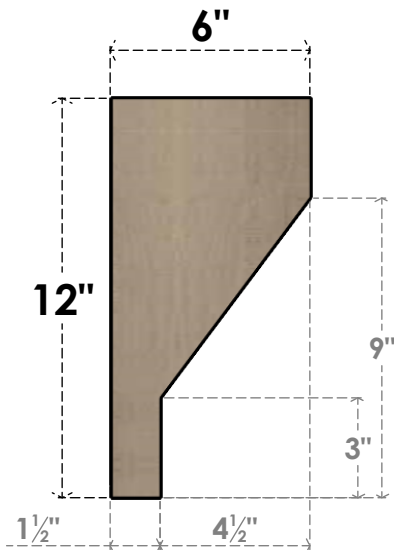

ITEM NUMBER: CORU06X06X12CLERCPR

6"W X 6"D X 12"H SERIES 2 WIDE CLEMMONS ROUGH CEDAR TIMBERTHANE FAUX WOOD CORBEL, PRIMED

SIDE PROFILE

FRONT PROFILE

ISOMETRIC

EKENA MILLWORK
2300 WEST MAIN ST.
CLARKSVILLE, TX 75426
TOLL FREE: 866-607-0453
WWW.EKENAMILLWORK.COM

NOTES

1. INSTALLATION TO BE COMPLETED IN ACCORDANCE WITH MANUFACTURER'S SPECIFICATIONS.
2. DRAWING MAY NOT BE TO SCALE
3. THIS DRAWING IS INTENDED FOR DESIGN AND PLANNING PURPOSES ONLY.
4. ALL INFORMATION CONTAINED HEREIN WAS CURRENT AT THE TIME OF DEVELOPMENT BUT MUST BE REVIEWED AND APPROVED BY THE PRODUCT MANUFACTURER TO BE CONSIDERED ACCURATE.
5. TIMBERTHANE ARCHITECTURAL PRODUCTS ARE MADE FROM HIGH DENSITY URETHANE AND COME FACTORY PRIMED