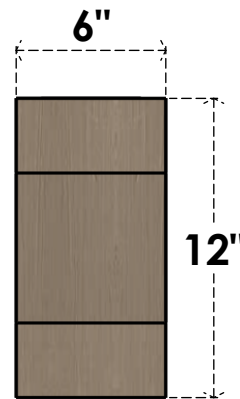

ITEM NUMBER: CORU06X06X12CLERCPR

6"W X 6"D X 12"H SERIES 2 WIDE CLEMMONS ROUGH CEDAR TIMBERTHANE FAUX WOOD CORBEL, PRIMED

SIDE PROFILE

FRONT PROFILE

ISOMETRIC

EKENA MILLWORK
2300 WEST MAIN ST.
CLARKSVILLE, TX 75426
TOLL FREE: 866-607-0453
WWW.EKENAMILLWORK.COM