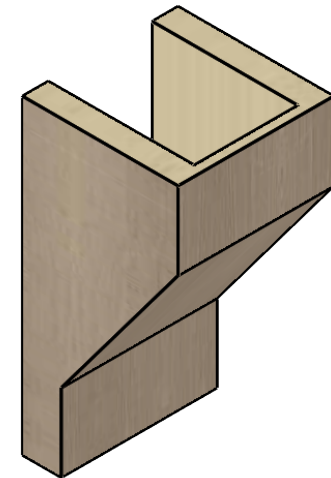

ITEM NUMBER: CORU06X06X12CLERCPR

6"W X 6"D X 12"H SERIES 2 WIDE CLEMMONS ROUGH CEDAR TIMBERTHANE FAUX WOOD CORBEL, PRIMED

SIDE PROFILE

FRONT PROFILE

ISOMETRIC

EKENA MILLWORK
2300 WEST MAIN ST.
CLARKSVILLE, TX 75426
TOLL FREE: 866-607-0453
WWW.EKENAMILLWORK.COM

NOTES

1. INSTALLATION TO BE COMPLETED IN ACCORDANCE WITH MANUFACTURER'S SPECIFICATIONS.
2. DRAWING MAY NOT BE TO SCALE
3. THIS DRAWING IS INTENDED FOR DESIGN AND PLANNING PURPOSES ONLY.
4. ALL INFORMATION CONTAINED HEREIN WAS CURRENT AT THE TIME OF DEVELOPMENT BUT MUST BE REVIEWED AND APPROVED BY THE PRODUCT MANUFACTURER TO BE CONSIDERED ACCURATE.
5. TIMBERTHANE ARCHITECTURAL PRODUCTS ARE MADE FROM HIGH DENSITY URETHANE AND COME FACTORY PRIMED