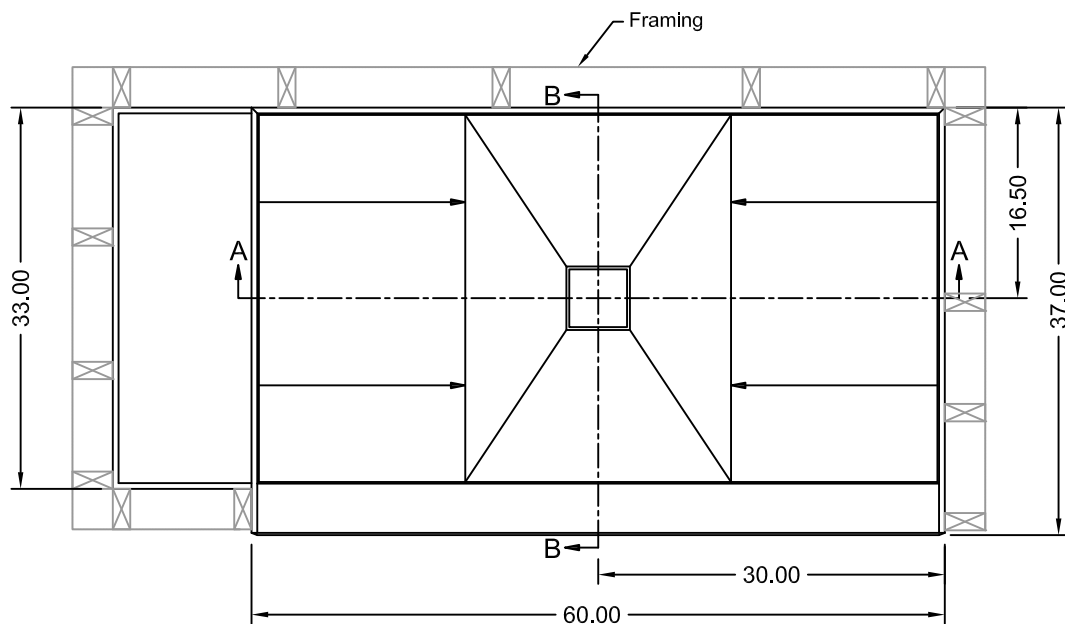

TILE REDI® BASE'N BENCH® SHOWER KIT

WONDER DRAIN®
WITH REDI BENCH®

MODEL
WD3760C-RB37-KIT

(Not to scale)

SECTION A-A