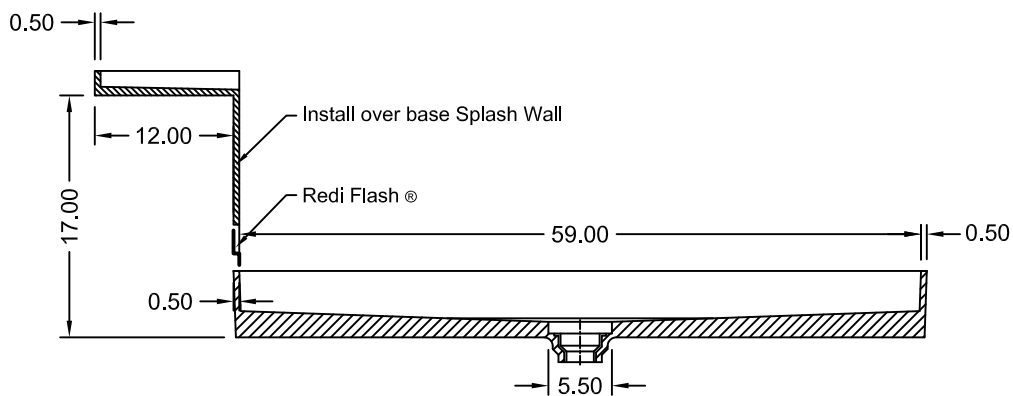

TILE REDI® BASE'N BENCH® SHOWER KIT

WONDER DRAIN®
WITH REDI BENCH®

MODEL
WD3760C-RB37-KIT

(Not to scale)

SECTION A-A