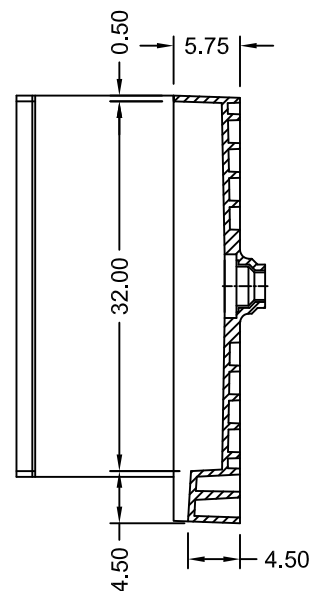

TILE REDI® BASE'N BENCH® SHOWER KIT

WONDER DRAIN®
WITH REDI BENCH®

MODEL
WD3760C-RB37-KIT

(Not to scale)

SECTION A-A