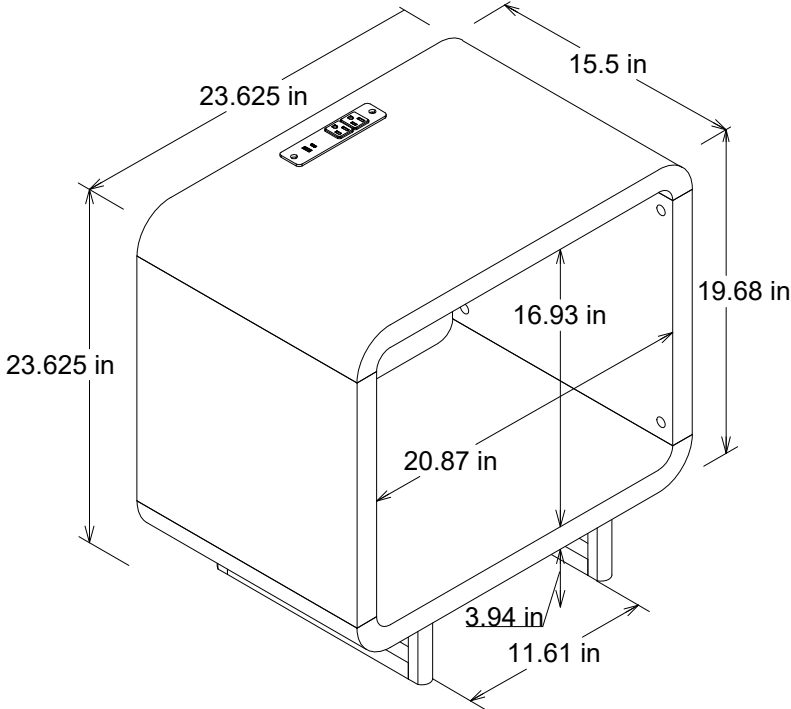

line art-GHJ5010

Overall Product Size:

23.625" W × 15.5" D × 23.625" H

60.0cm W × 39.4cm D × 60.0cm H

Maximum Weight Capacities