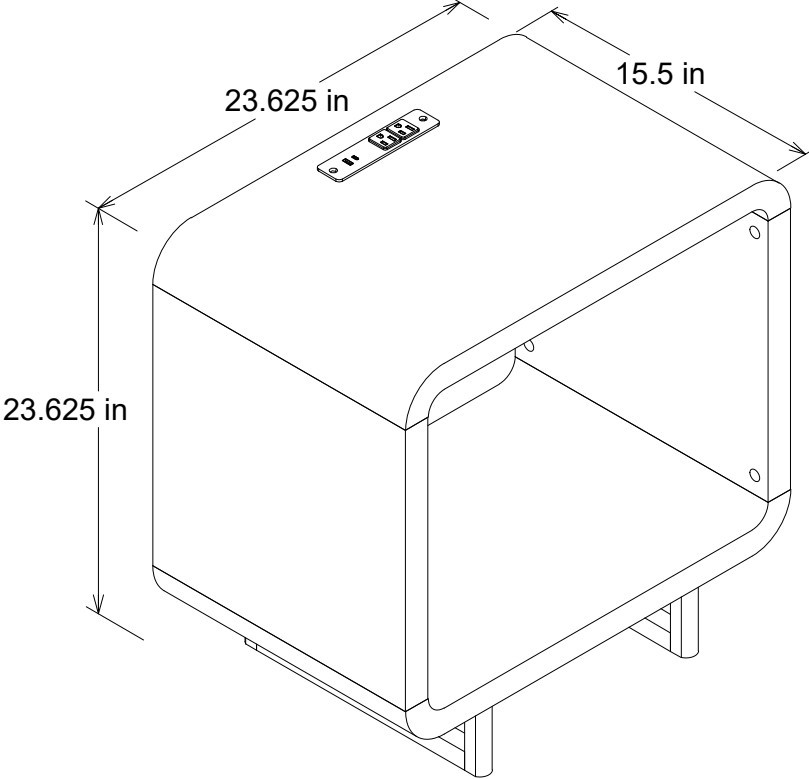

line art-GHJ5010

Overall Product Size:

23.625" W × 15.5" D × 23.625" H

60.0cm W × 39.4cm D × 60.0cm H

Maximum Weight Capacities