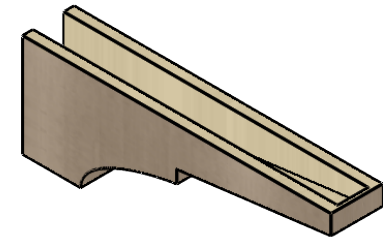

ITEM NUMBER: CORU05X30X10MONRCPR

5"W X 30"D X 10"H SERIES 3 THIN MONTEREY ROUGH CEDAR TIMBERTHANE
FAUX WOOD CORBEL, PRIMED

SIDE PROFILE

FRONT PROFILE

ISOMETRIC

EKENA MILLWORK
2300 WEST MAIN ST.
CLARKSVILLE, TX 75426
TOLL FREE: 866-607-0453
WWW.EKENAMILLWORK.COM