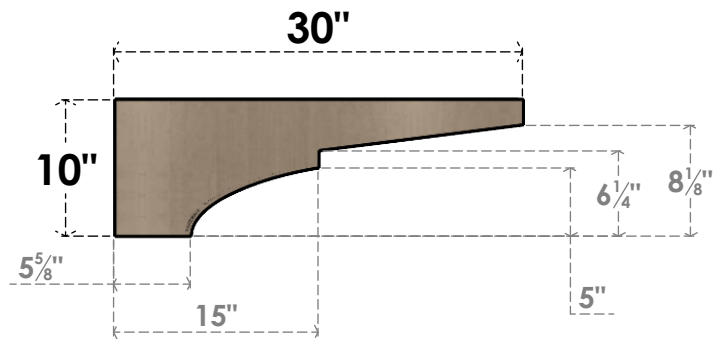

ITEM NUMBER: CORU05X30X10MONRCPR

5"W X 30"D X 10"H SERIES 3 THIN MONTEREY ROUGH CEDAR TIMBERTHANE
FAUX WOOD CORBEL, PRIMED

SIDE PROFILE

FRONT PROFILE

ISOMETRIC

EKENA MILLWORK
2300 WEST MAIN ST.
CLARKSVILLE, TX 75426
TOLL FREE: 866-607-0453
WWW.EKENAMILLWORK.COM

NOTES

1. INSTALLATION TO BE COMPLETED IN ACCORDANCE WITH MANUFACTURER'S SPECIFICATIONS.
2. DRAWING MAY NOT BE TO SCALE
3. THIS DRAWING IS INTENDED FOR DESIGN AND PLANNING PURPOSES ONLY.
4. ALL INFORMATION CONTAINED HEREIN WAS CURRENT AT THE TIME OF DEVELOPMENT BUT MUST BE REVIEWED AND APPROVED BY THE PRODUCT MANUFACTURER TO BE CONSIDERED ACCURATE.
5. TIMBERTHANE ARCHITECTURAL PRODUCTS ARE MADE FROM HIGH DENSITY URETHANE AND COME FACTORY PRIMED