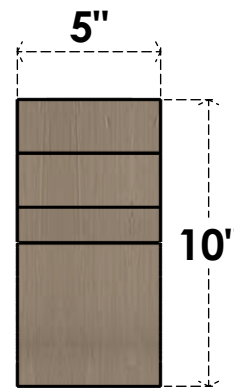

ITEM NUMBER: CORU05X30X10MONRCPR

5"W X 30"D X 10"H SERIES 3 THIN MONTEREY ROUGH CEDAR TIMBERTHANE
FAUX WOOD CORBEL, PRIMED

SIDE PROFILE

FRONT PROFILE

ISOMETRIC

EKENA MILLWORK
2300 WEST MAIN ST.
CLARKSVILLE, TX 75426
TOLL FREE: 866-607-0453
WWW.EKENAMILLWORK.COM