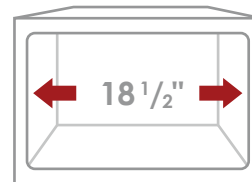

16 GAUGE
STAINLESS STEEL

PRODUCT DIMENSIONS

Overall Dimensions	18" x 19" x 10"
Internal Dimensions	16" x 17" x 10"
Left Basin	-
Right Basin	-
Drain Opening Size	3 1/2"

LUXURY BASKET STRAINER

CABINET SIZE

MINIMUM
INTERNAL SIZE