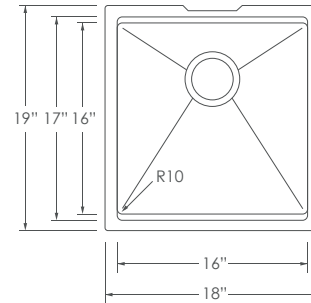

VERSA18 S-618WK

STAINLESS STEEL
HANDMADE SINGLE BOWL KITCHEN SINK

DIMENSIONS

18" x 19" x 10"

INCLUDED ACCESSORIES

G-618
GRID

ST-03
STRAINER

A-930
LARGE CUTTING BOARD

DRAIN HOLE SIZE

CORNER PROFILE

RADIUS 10mm

INSULATION

COATED +
RUBBER PADS

BOWL DEPTH

INSTALLATION OPTIONS

UNDERMOUNT

16 GAUGE
STAINLESS STEEL

PRODUCT DIMENSIONS

Overall Dimensions	18" x 19" x 10"
Internal Dimensions	16" x 17" x 10"
Left Basin	-
Right Basin	-
Drain Opening Size	3 1/2"

LUXURY BASKET STRAINER

CABINET SIZE

MINIMUM
INTERNAL SIZE