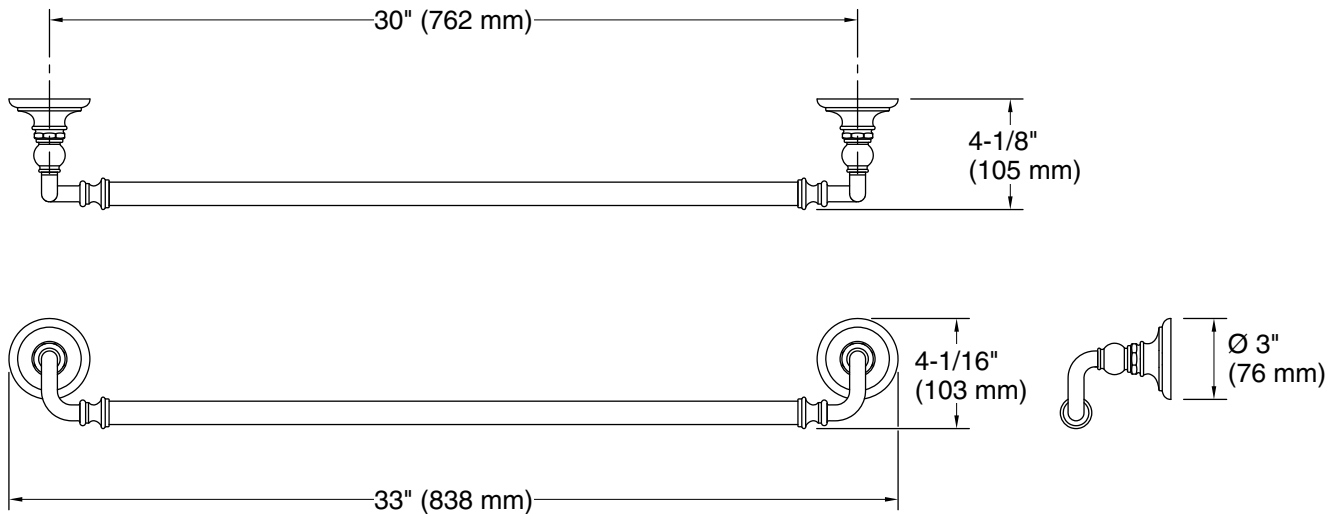

Technical Information

All product dimensions are nominal.

Material: Metal

Notes

Install this product according to the installation guide.

CAUTION: Risk of personal injury. Do not install these products in any area where they are likely to be used inadvertently as a grab bar or support bar. These products are not designed or intended for use as a grab bar or support bar.