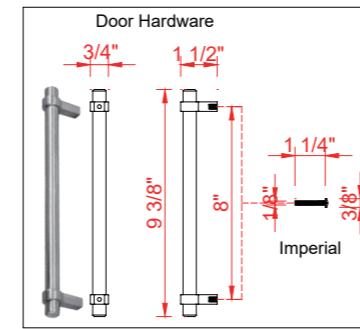

# INSTALLERS DIAGRAM

MODEL NUMBER:1480VB-36-201-283-UM

## UNDERMOUNT SINK

TOP VIEW

Product Net weight (W/O Top):82.2 lbs.  
 Product packed Gross weight (W/O Top):112.4 lbs.  
 Packed product Dimensions:  
 38.5in. W x 24.75in. D x 37.5in. H

FRONT VIEW

SIDE VIEW

# INSTALLERS DIAGRAM

MODEL NUMBER:1480VB-36-201-283-SR

## SEMI-RECESSED SINK

TOP VIEW

Product Net weight (W/O Top):82.2 lbs.  
 Product packed Gross weight (W/O Top):112.4 lbs.  
 Packed product Dimensions:  
 38.5in. W x 24.75in. D x 37.5in. H

FRONT VIEW

SIDE VIEW