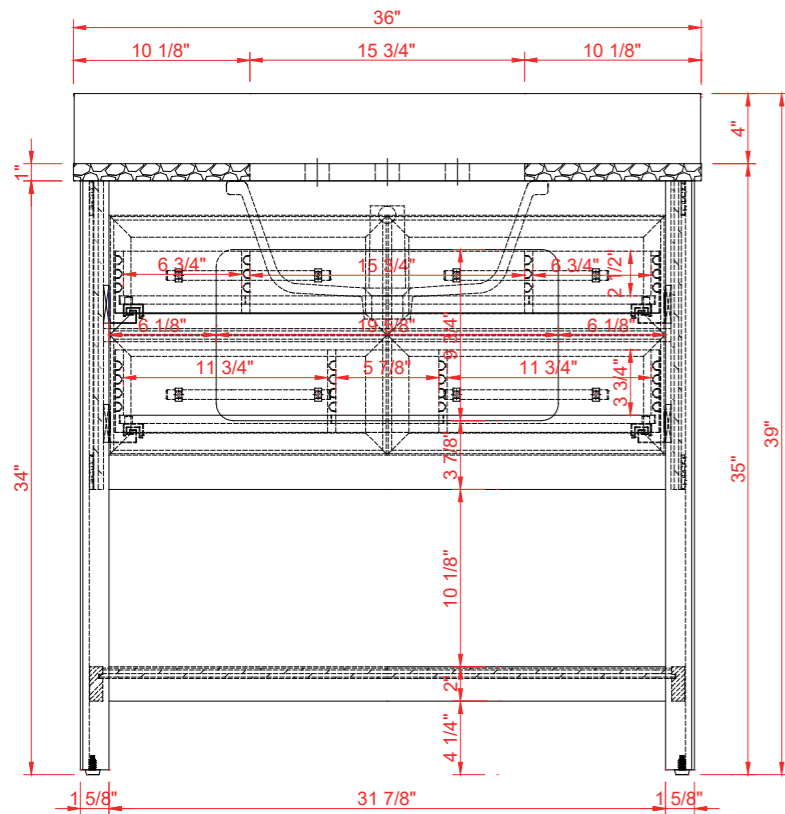

# INSTALLERS DIAGRAM

MODEL NUMBER:1480VB-36-201-283-UM

## UNDERMOUNT SINK

TOP VIEW

Product Net weight (W/O Top):82.2 lbs.  
 Product packed Gross weight (W/O Top):112.4 lbs.  
 Packed product Dimensions:  
 38.5in. W x 24.75in. D x 37.5in. H

FRONT VIEW

SIDE VIEW

# INSTALLERS DIAGRAM

MODEL NUMBER:1480VB-36-201-283-SR

## SEMI-RECESSED SINK

TOP VIEW

Product Net weight (W/O Top):82.2 lbs.  
 Product packed Gross weight (W/O Top):112.4 lbs.  
 Packed product Dimensions:  
 38.5in. W x 24.75in. D x 37.5in. H

FRONT VIEW

SIDE VIEW