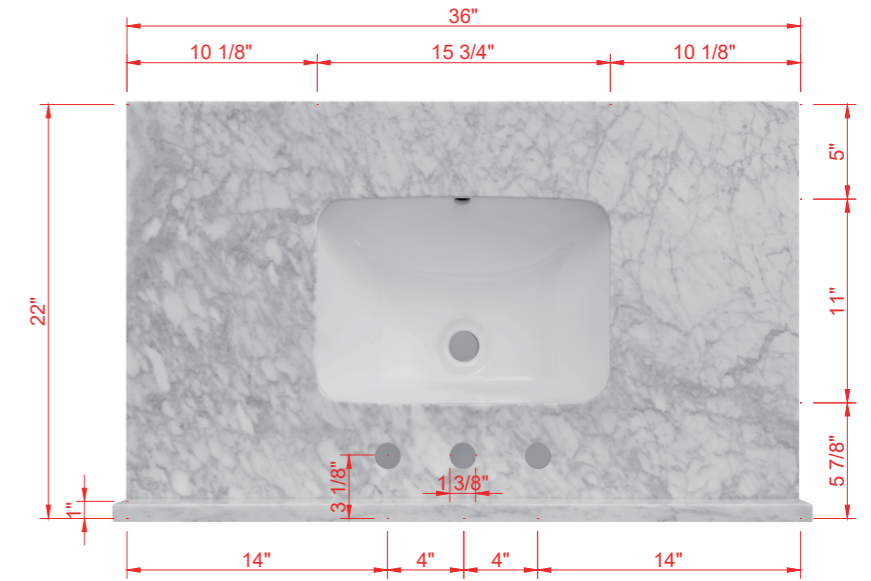

# INSTALLERS DIAGRAM

MODEL NUMBER:1480VB-36-201-283-UM

## UNDERMOUNT SINK

TOP VIEW

Product Net weight (W/O Top):82.2 lbs.  
 Product packed Gross weight (W/O Top):112.4 lbs.  
 Packed product Dimensions:  
 38.5in. W x 24.75in. D x 37.5in. H

FRONT VIEW

SIDE VIEW

# INSTALLERS DIAGRAM

MODEL NUMBER:1480VB-36-201-283-SR

## SEMI-RECESSED SINK

TOP VIEW

Product Net weight (W/O Top):82.2 lbs.  
 Product packed Gross weight (W/O Top):112.4 lbs.  
 Packed product Dimensions:  
 38.5in. W x 24.75in. D x 37.5in. H

FRONT VIEW

SIDE VIEW