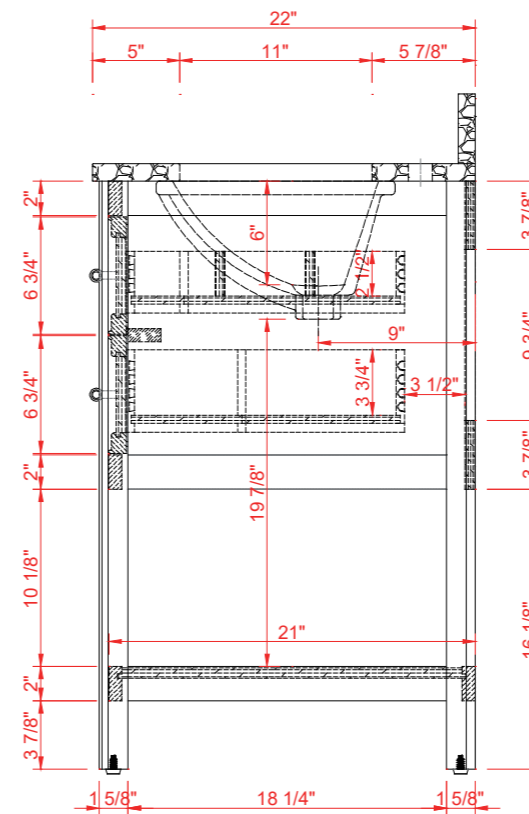

# INSTALLERS DIAGRAM

MODEL NUMBER:1480VB-36-201-283-UM

## UNDERMOUNT SINK

TOP VIEW

Product Net weight (W/O Top):82.2 lbs.  
 Product packed Gross weight (W/O Top):112.4 lbs.  
 Packed product Dimensions:  
 38.5in. W x 24.75in. D x 37.5in. H

FRONT VIEW

SIDE VIEW

# INSTALLERS DIAGRAM

MODEL NUMBER:1480VB-36-201-283-SR

## SEMI-RECESSED SINK

TOP VIEW

Product Net weight (W/O Top):82.2 lbs.  
 Product packed Gross weight (W/O Top):112.4 lbs.  
 Packed product Dimensions:  
 38.5in. W x 24.75in. D x 37.5in. H

FRONT VIEW

SIDE VIEW