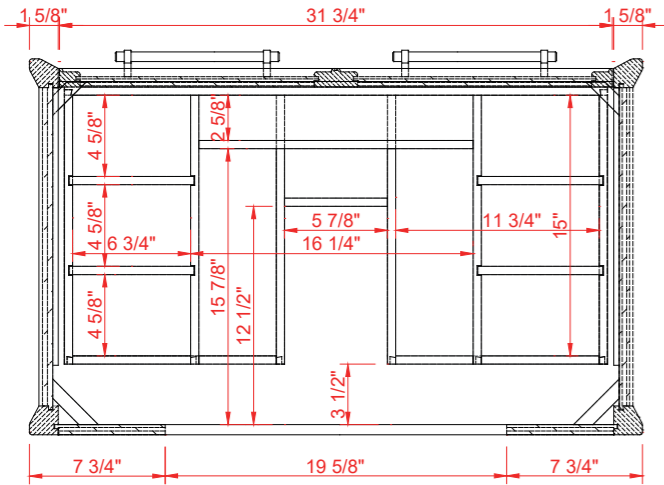

# INSTALLERS DIAGRAM

MODEL NUMBER:1480VB-36-201-283-UM

## UNDERMOUNT SINK

TOP VIEW

Product Net weight (W/O Top):82.2 lbs.  
 Product packed Gross weight (W/O Top):112.4 lbs.  
 Packed product Dimensions:  
 38.5in. W x 24.75in. D x 37.5in. H

FRONT VIEW

SIDE VIEW

# INSTALLERS DIAGRAM

MODEL NUMBER:1480VB-36-201-283-SR

## SEMI-RECESSED SINK

TOP VIEW

Product Net weight (W/O Top):82.2 lbs.  
 Product packed Gross weight (W/O Top):112.4 lbs.  
 Packed product Dimensions:  
 38.5in. W x 24.75in. D x 37.5in. H

FRONT VIEW

SIDE VIEW