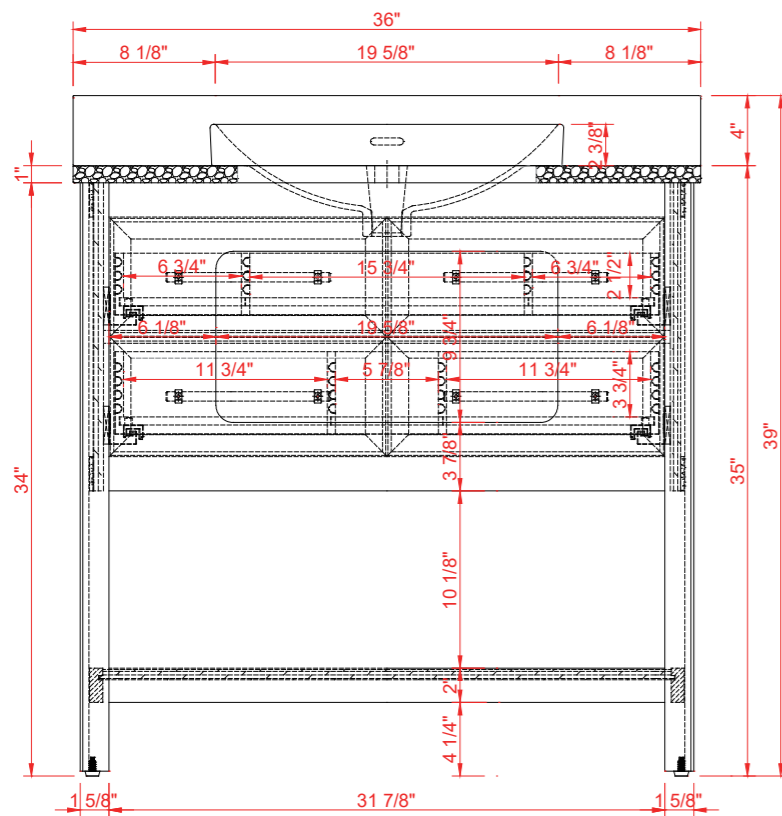

# INSTALLERS DIAGRAM

MODEL NUMBER:1480VB-36-201-283-UM

## UNDERMOUNT SINK

TOP VIEW

Product Net weight (W/O Top):82.2 lbs.  
 Product packed Gross weight (W/O Top):112.4 lbs.  
 Packed product Dimensions:  
 38.5in. W x 24.75in. D x 37.5in. H

FRONT VIEW

SIDE VIEW

# INSTALLERS DIAGRAM

MODEL NUMBER:1480VB-36-201-283-SR

## SEMI-RECESSED SINK

TOP VIEW

Product Net weight (W/O Top):82.2 lbs.  
 Product packed Gross weight (W/O Top):112.4 lbs.  
 Packed product Dimensions:  
 38.5in. W x 24.75in. D x 37.5in. H

FRONT VIEW

SIDE VIEW