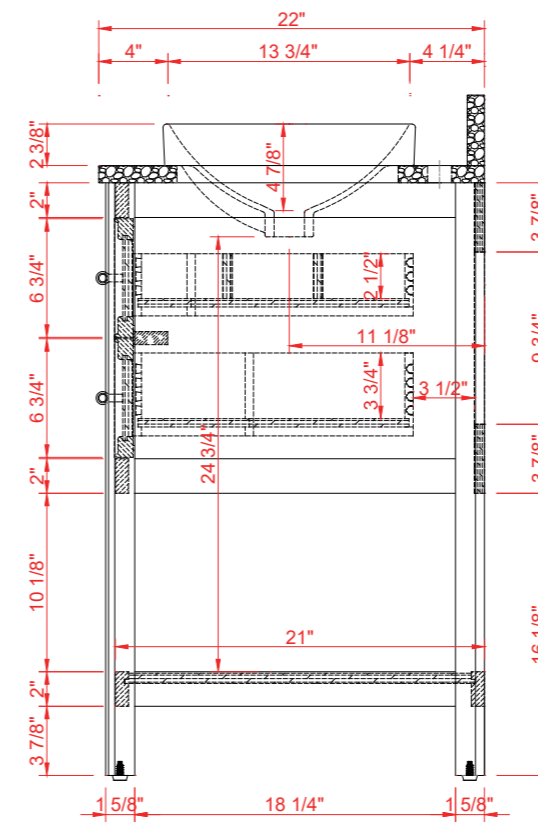

# INSTALLERS DIAGRAM

MODEL NUMBER:1480VB-36-201-283-UM

## UNDERMOUNT SINK

TOP VIEW

Product Net weight (W/O Top):82.2 lbs.  
 Product packed Gross weight (W/O Top):112.4 lbs.  
 Packed product Dimensions:  
 38.5in. W x 24.75in. D x 37.5in. H

FRONT VIEW

SIDE VIEW

# INSTALLERS DIAGRAM

MODEL NUMBER:1480VB-36-201-283-SR

## SEMI-RECESSED SINK

TOP VIEW

Product Net weight (W/O Top):82.2 lbs.  
 Product packed Gross weight (W/O Top):112.4 lbs.  
 Packed product Dimensions:  
 38.5in. W x 24.75in. D x 37.5in. H

FRONT VIEW

SIDE VIEW