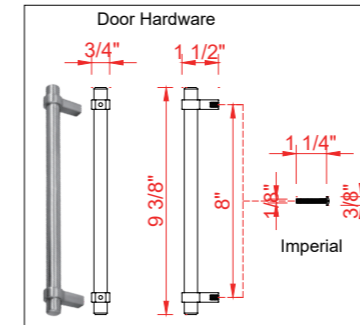

## UNDERMOUNT SINK

TOP VIEW

Product Net weight (W/O Top):82.2 lbs.  
 Product packed Gross weight (W/O Top):112.4 lbs.  
 Packed product Dimensions:  
 38.5in. W x 24.75in. D x 37.5in. H

FRONT VIEW

SIDE VIEW

# INSTALLERS DIAGRAM

MODEL NUMBER:1480VB-36-201-283-SR

## SEMI-RECESSED SINK

TOP VIEW

Product Net weight (W/O Top):82.2 lbs.  
 Product packed Gross weight (W/O Top):112.4 lbs.  
 Packed product Dimensions:  
 38.5in. W x 24.75in. D x 37.5in. H

FRONT VIEW

SIDE VIEW