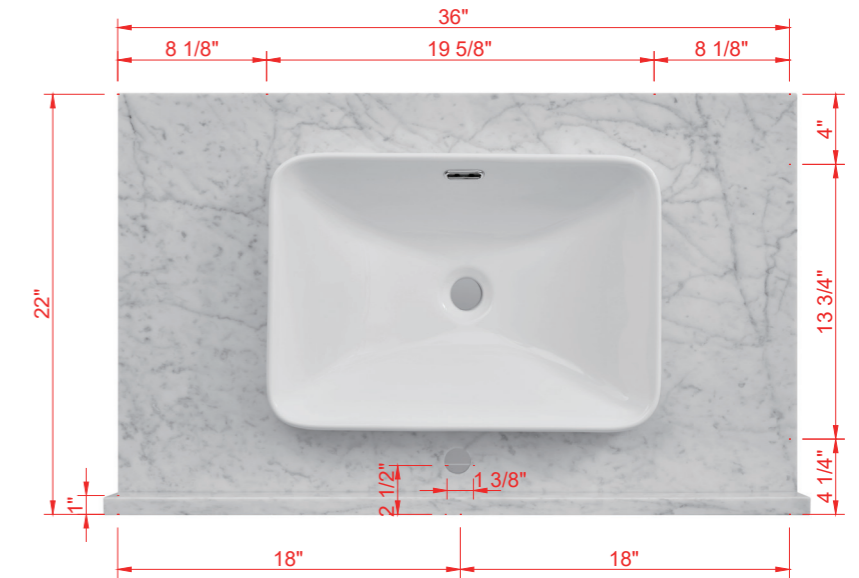

## UNDERMOUNT SINK

TOP VIEW

Product Net weight (W/O Top):82.2 lbs.  
 Product packed Gross weight (W/O Top):112.4 lbs.  
 Packed product Dimensions:  
 38.5in. W x 24.75in. D x 37.5in. H

FRONT VIEW

SIDE VIEW

# INSTALLERS DIAGRAM

MODEL NUMBER:1480VB-36-201-283-SR

## SEMI-RECESSED SINK

TOP VIEW

Product Net weight (W/O Top):82.2 lbs.  
 Product packed Gross weight (W/O Top):112.4 lbs.  
 Packed product Dimensions:  
 38.5in. W x 24.75in. D x 37.5in. H

FRONT VIEW

SIDE VIEW