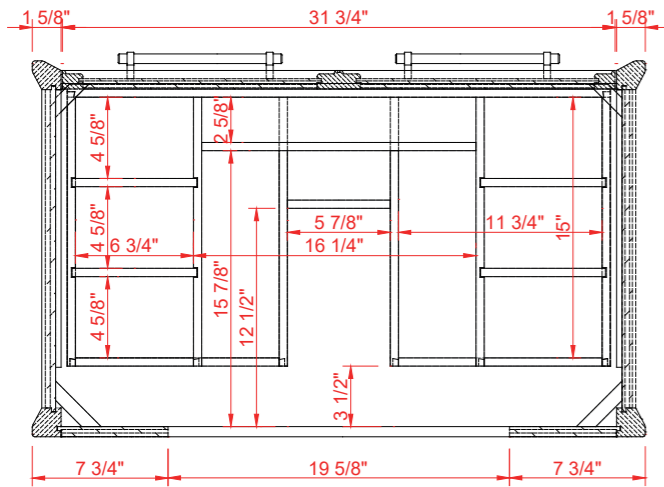

# INSTALLERS DIAGRAM

MODEL NUMBER:1480VB-36-201-283-UM

## UNDERMOUNT SINK

TOP VIEW

Product Net weight (W/O Top):82.2 lbs.  
 Product packed Gross weight (W/O Top):112.4 lbs.  
 Packed product Dimensions:  
 38.5in. W x 24.75in. D x 37.5in. H

FRONT VIEW

SIDE VIEW

# INSTALLERS DIAGRAM

MODEL NUMBER:1480VB-36-201-283-SR

## SEMI-RECESSED SINK

TOP VIEW

Product Net weight (W/O Top):82.2 lbs.  
 Product packed Gross weight (W/O Top):112.4 lbs.  
 Packed product Dimensions:  
 38.5in. W x 24.75in. D x 37.5in. H

FRONT VIEW

SIDE VIEW