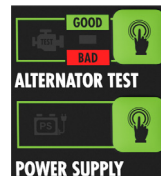

Safety Features

- Features built-in protection against reverse polarity, overcharge, short-circuit, spark, overheating and open-circuit conditions for a safe, worry-free operation

ERROR WARNING

REVERSED CLAMPS WARNING

START/STOP CHARGING BUTTON

FUNCTION STATUS

ALTERNATOR TEST AND STATUS

POWER SUPPLY ON/OFF

LARGE VOLT/AMP DISPLAY

POWER SUPPLY VOLTAGE ADJUSTMENT

SELECT BATTERY TYPE

SELECT FUNCTION MODE