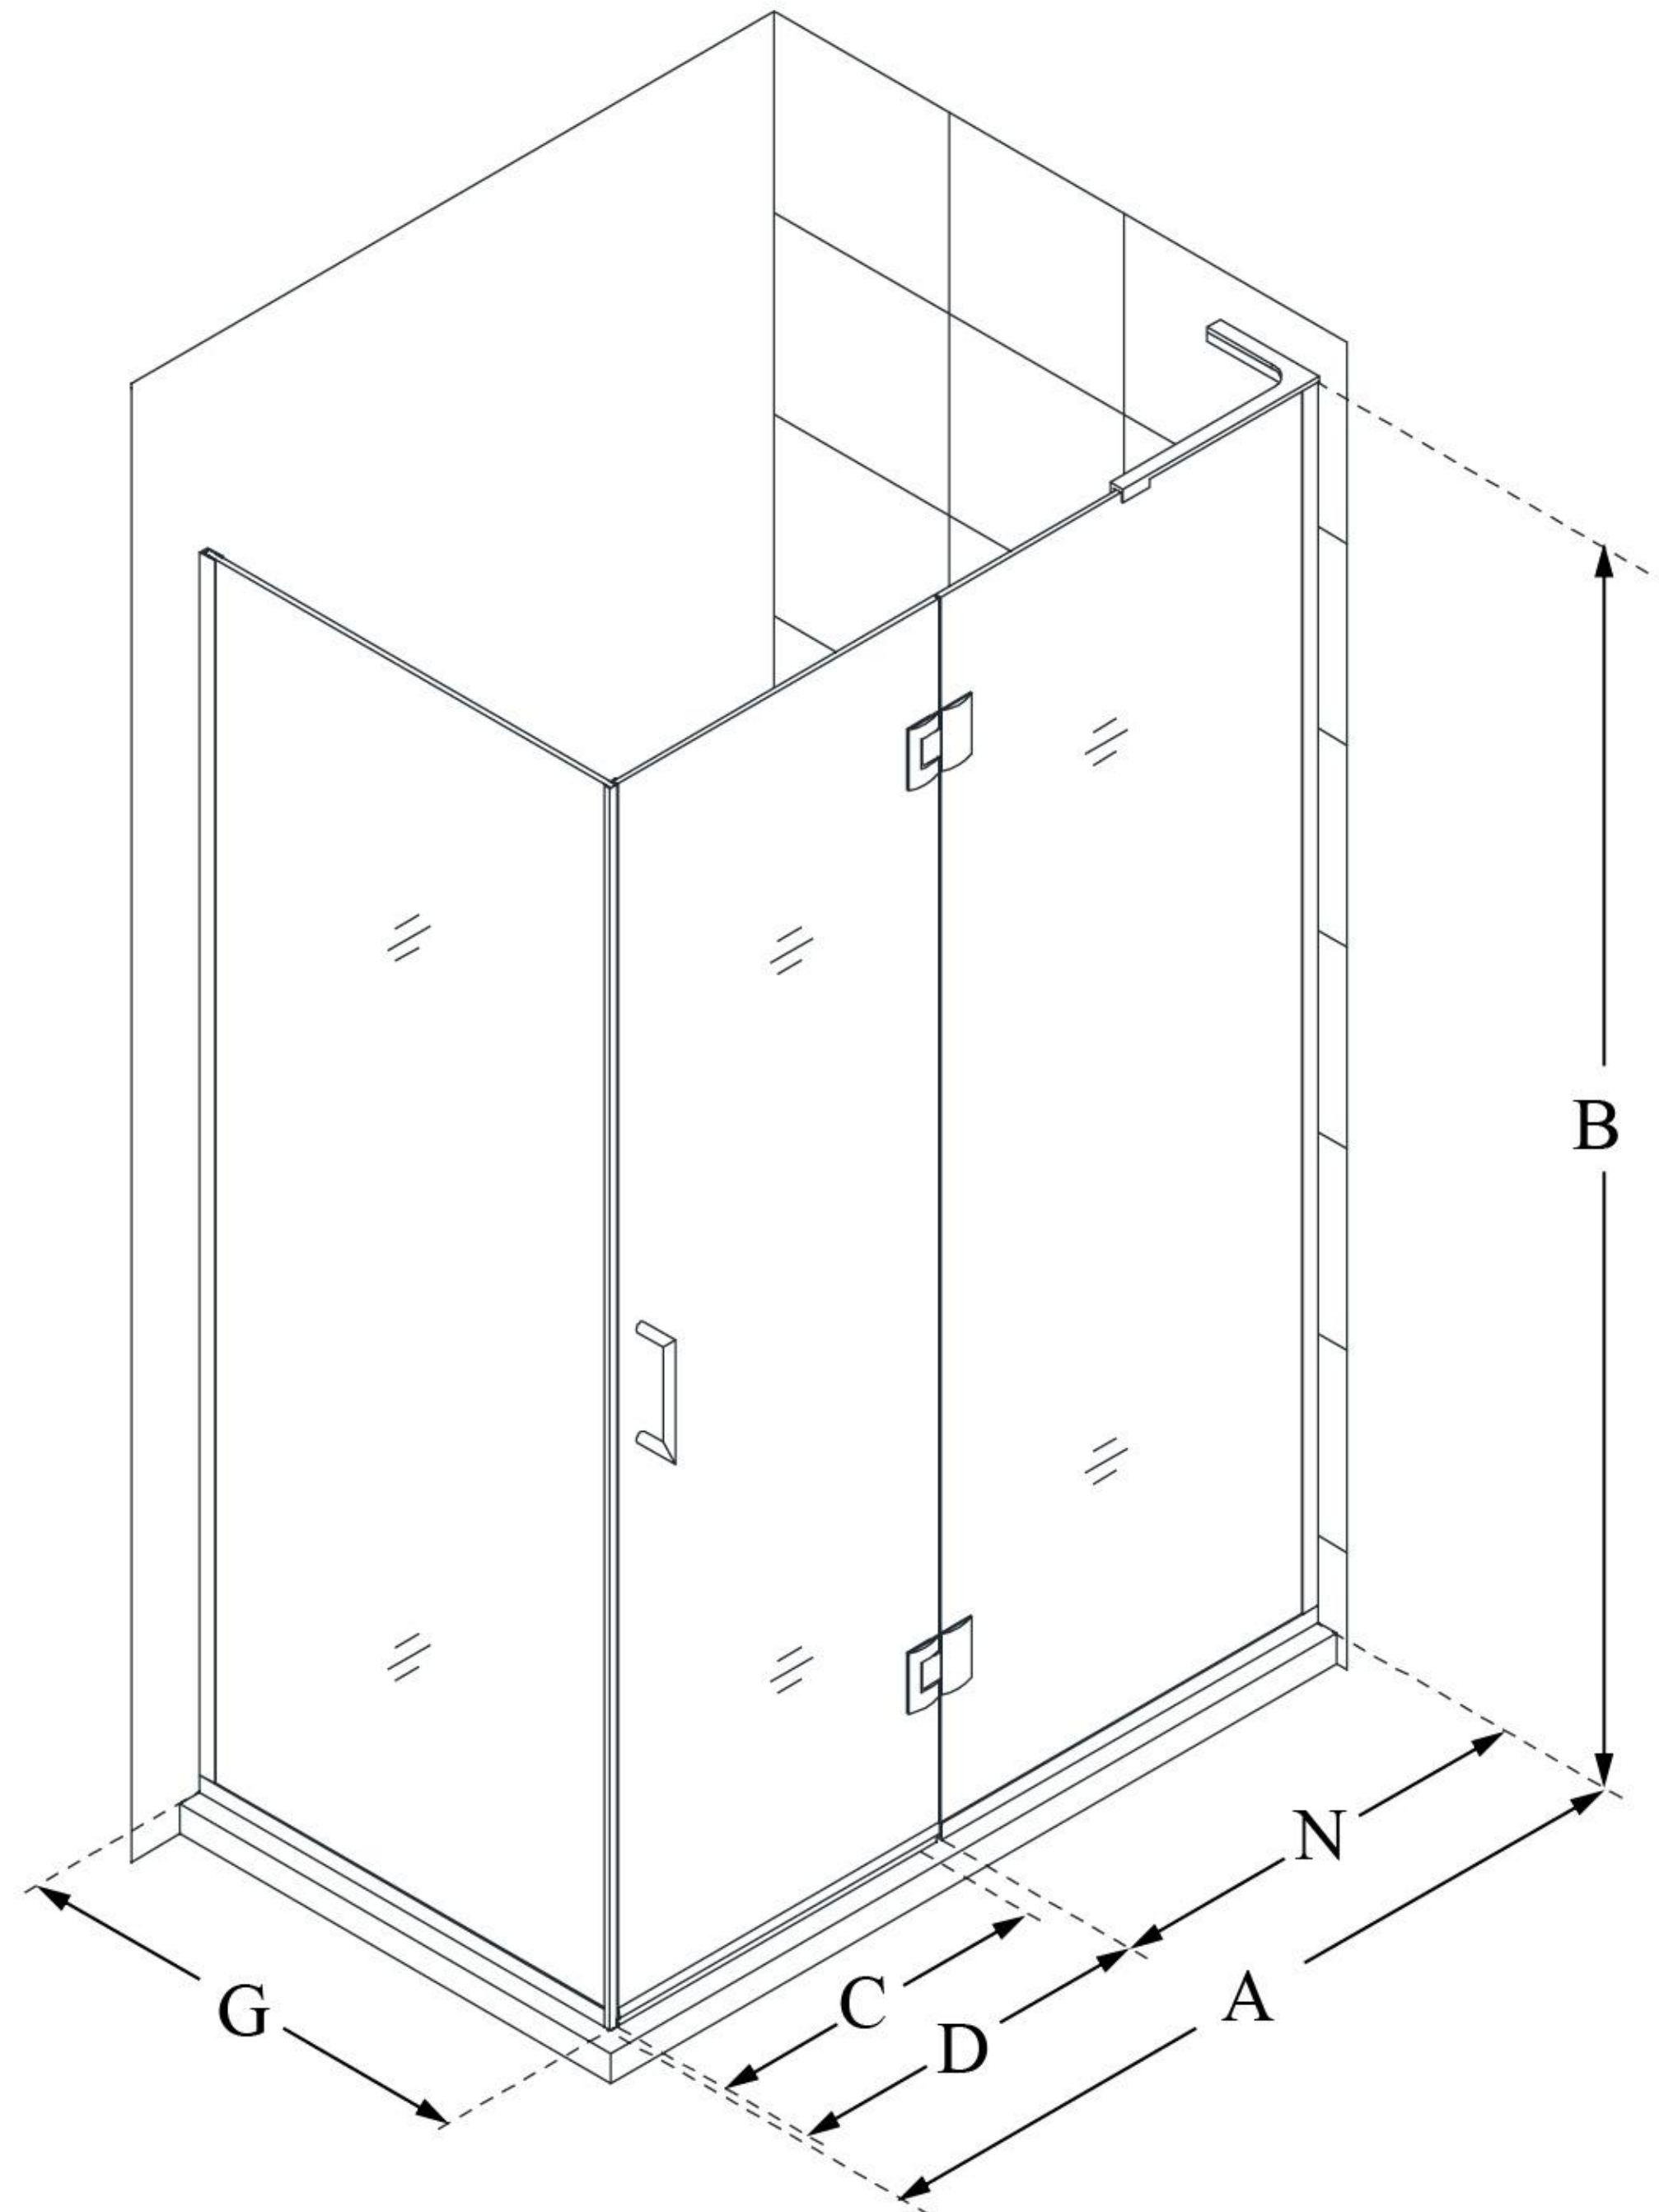

## UNIDOOR-X

DreamLine Unidoor-X 48 3/8 in. W x 34 in. D x 72 in. H Frameless Hinged Shower Enclosure, Clear Glass

SWING DOOR

### CONFIGURATION DIMENSIONS:

**A: 48 3/8 in.**

MODEL WIDTH

**B: 72 in.**

MODEL HEIGHT

**C: 23 in.**

ACCESS WIDTH

**D: 24 in.**

DOOR WIDTH

**G: 34 in.**

RETURN PANEL WIDTH

**N: 24 in.**

HINGE PANEL WIDTH

DreamLine reserves the right to update or modify the hardware or materials pictured without prior notice for the purpose of product improvement and customer satisfaction.