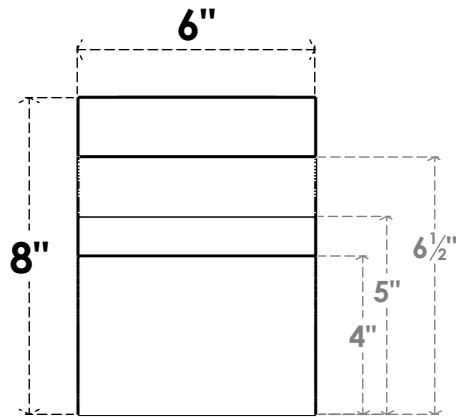

ITEM NUMBER: RFTURO060X08000X16000X008MON00RCPR

6"W X 8"H X 16"L TIMBERTHANE ROUGH CEDAR MONTEREY FAUX WOOD OPEN RAFTER TAIL, 8"L END, PRIMED TAN

SIDE PROFILE

ISOMETRIC

FRONT PROFILE

GENERATED DATE : 03/02/2023