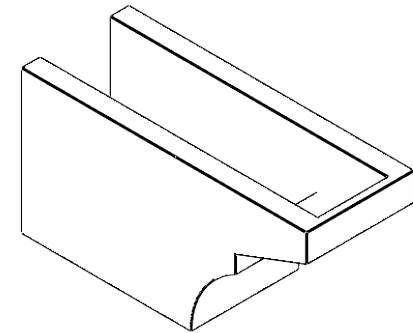

ITEM NUMBER: RFTURO060X08000X16000X008MON00RCPR

6"W X 8"H X 16"L TIMBERTHANE ROUGH CEDAR MONTEREY FAUX WOOD OPEN RAFTER TAIL, 8"L END, PRIMED TAN

SIDE PROFILE

ISOMETRIC

FRONT PROFILE

GENERATED DATE : 03/02/2023

EKENA MILLWORK
2300 WEST MAIN ST.
CLARKSVILLE, TX 75426
TOLL FREE: 866-607-0453
WWW.EKENAMILLWORK.COM

NOTES

1. INSTALLATION TO BE COMPLETED IN ACCORDANCE WITH MANUFACTURER'S SPECIFICATIONS.
2. DRAWING MAY NOT BE TO SCALE
3. THIS DRAWING IS INTENDED FOR DESIGN AND PLANNING PURPOSES ONLY.
4. ALL INFORMATION CONTAINED HEREIN WAS CURRENT AT THE TIME OF DEVELOPMENT BUT MUST BE REVIEWED AND APPROVED BY THE PRODUCT MANUFACTURER TO BE CONSIDERED ACCURATE.
5. TIMBERTHANE ARCHITECTURAL PRODUCTS ARE MADE FROM HIGH DENSITY URETHANE AND COME FACTORY PRIMED