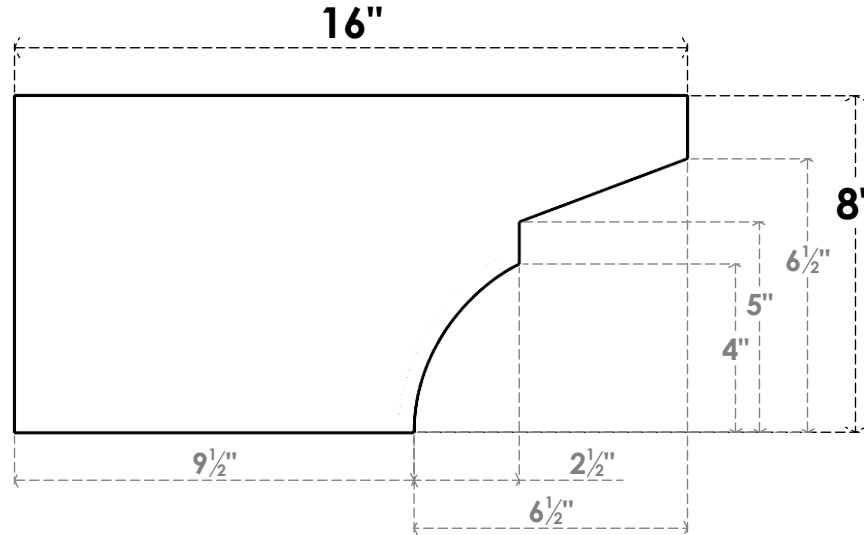

ITEM NUMBER: RFTURO060X08000X16000X008MON00RCPR

6"W X 8"H X 16"L TIMBERTHANE ROUGH CEDAR MONTEREY FAUX WOOD OPEN RAFTER TAIL, 8"L END, PRIMED TAN

SIDE PROFILE

ISOMETRIC

FRONT PROFILE

GENERATED DATE : 03/02/2023