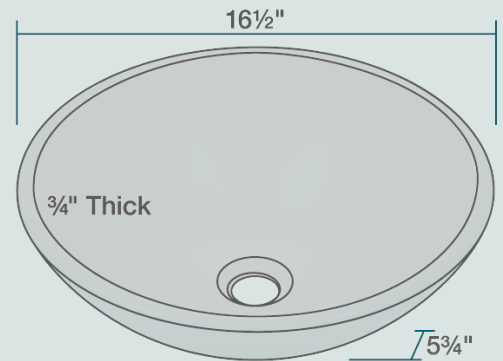

# 606 Double Layer Vessel Sink

16 1/2" x 16 1/2" x 5 3/4"  
 Tempered Glass  
 Lifetime Warranty  
 Double-Layer Colored Glass