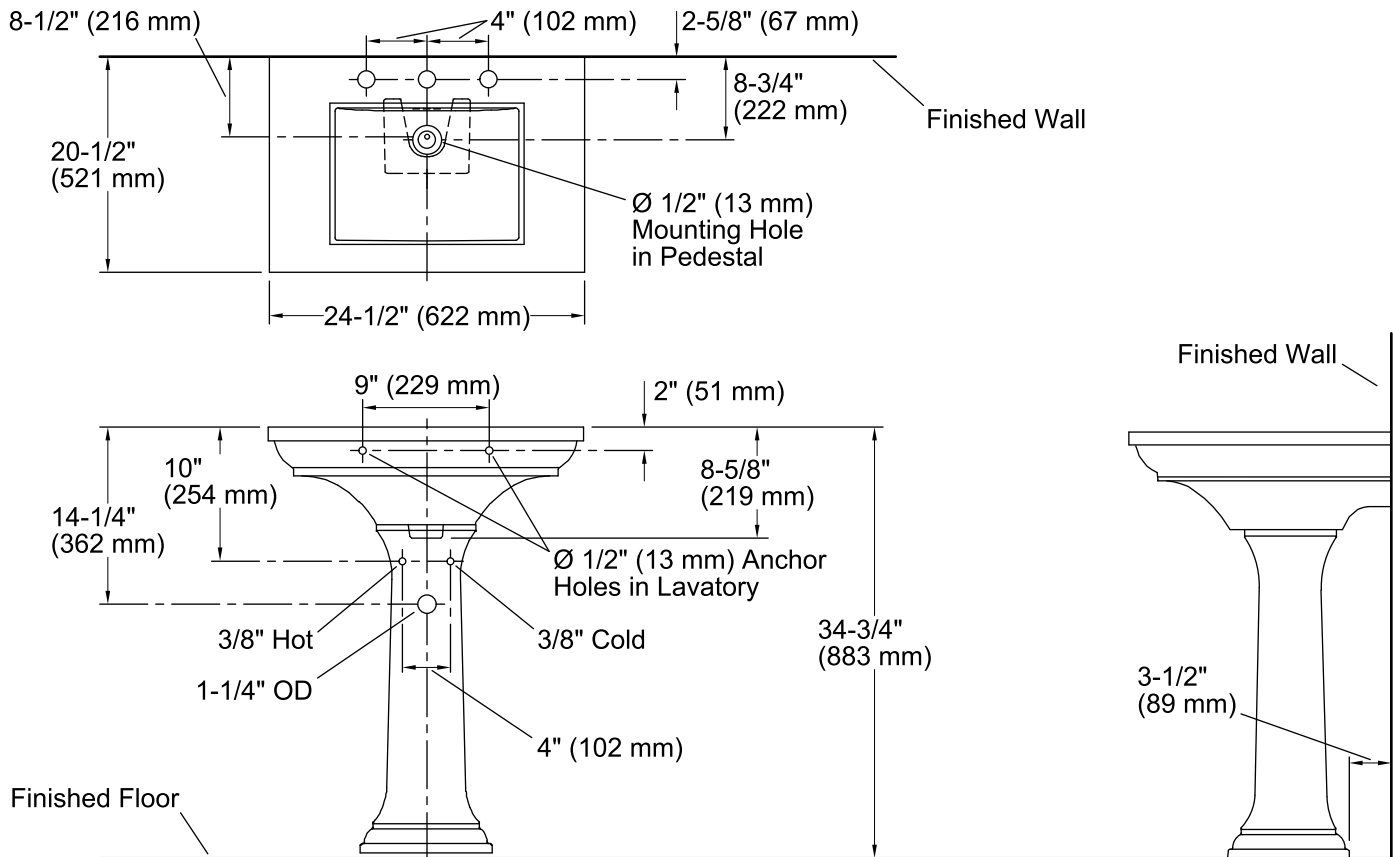

Memoirs® Stately
Pedestal Bathroom Sink
K-2344-8

Features

- Fireclay.
- Pedestal sink.
- Rectangular basin.
- With overflow.
- 8-inch centers.
- Coordinates with other products in the Memoirs collection.
- 24-1/2" (622 mm) x 20-1/2" (521 mm) x 34-3/4" (883 mm)

Recommended Accessories

K-7605-P Angle Supply with Stop (pair)

Components

Product includes:

K-2345-8 Pedestal Bathroom Sink Basin

K-2267 Bathroom Sink Pedestal

Additional included component/s: accessory pack, and rubber pads.

Technical Information

All product dimensions are nominal.

Bowl configuration:	Single
Installation:	Pedestal
Bowl area (Only):	Length: 15-1/2" (394 mm) Width: 11-5/8" (295 mm) Water depth: 5" (127 mm)
Number of deck holes:	3
Faucet hole(s):	1-3/8" (35 mm)
Drain hole:	1-3/4" (44 mm)