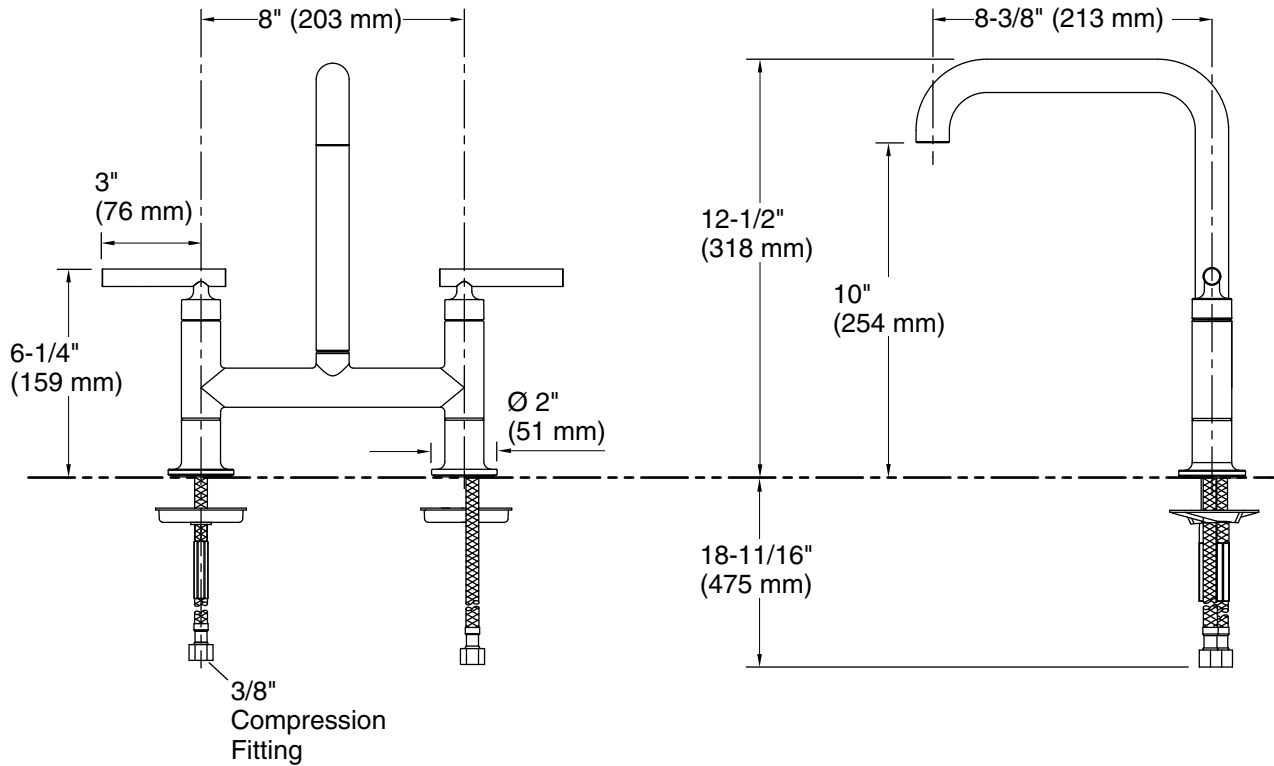

Technical Information

All product dimensions are nominal.

Faucet flow rate: 1.5 gal/min (5.7 l/min)

Spout:

Spout reach: 8-3/8" (213 mm)

Notes

Install this product according to the installation instructions.