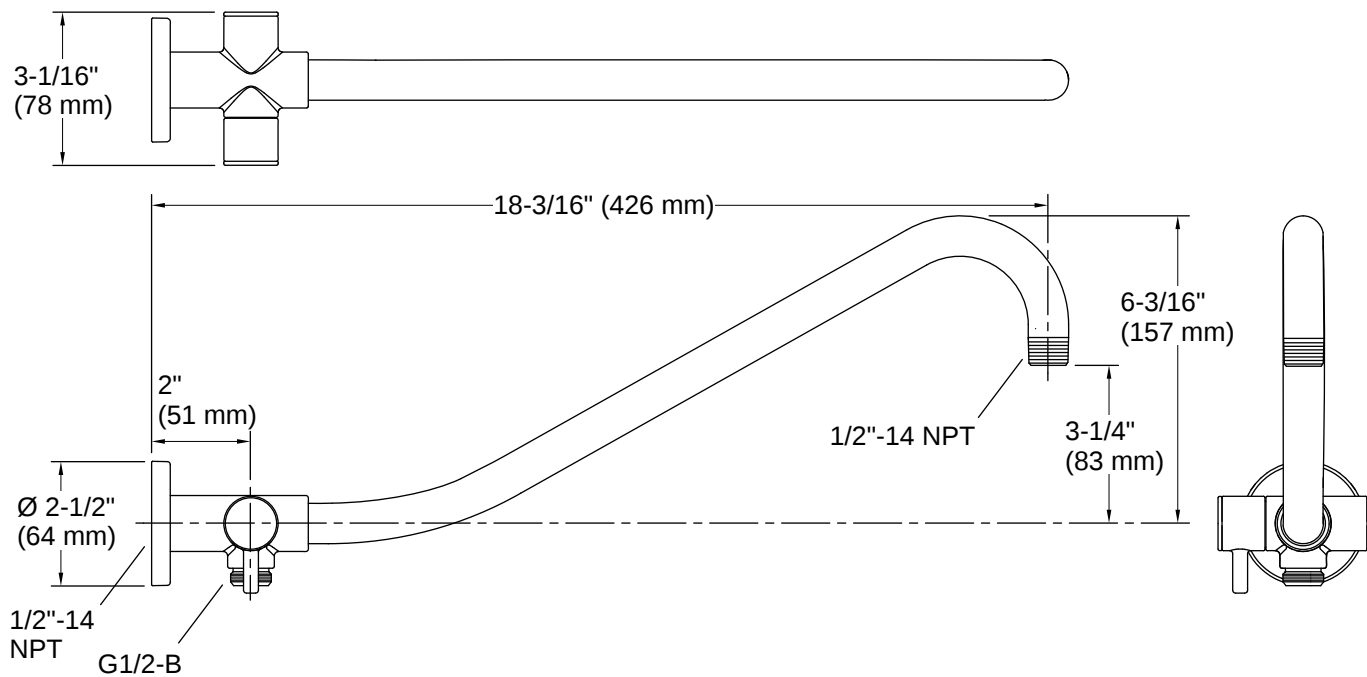

Installation

- Wall-mount

Installation Notes

Install this product according to the installation instructions.