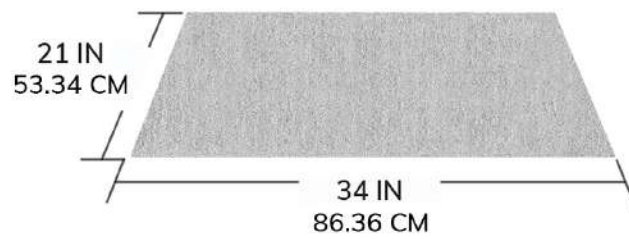

## size guide

find the size that works for you

---

## product dimensions

---

Thickness  
0.75 IN  
1.90 CM