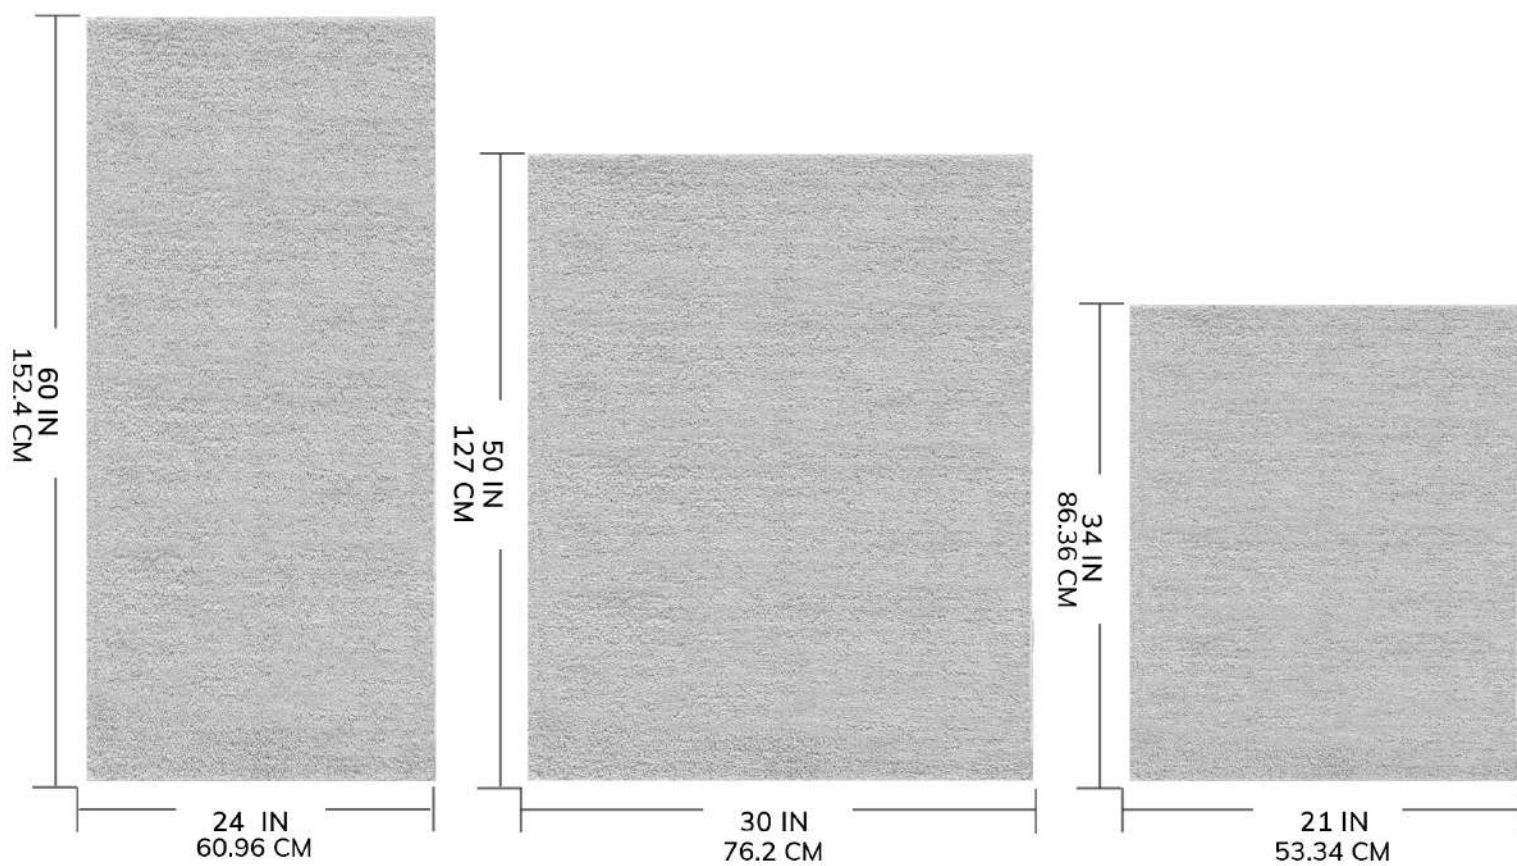

## size guide

find the size that works for you

---

## product dimensions

---

Thickness  
0.75 IN  
1.90 CM