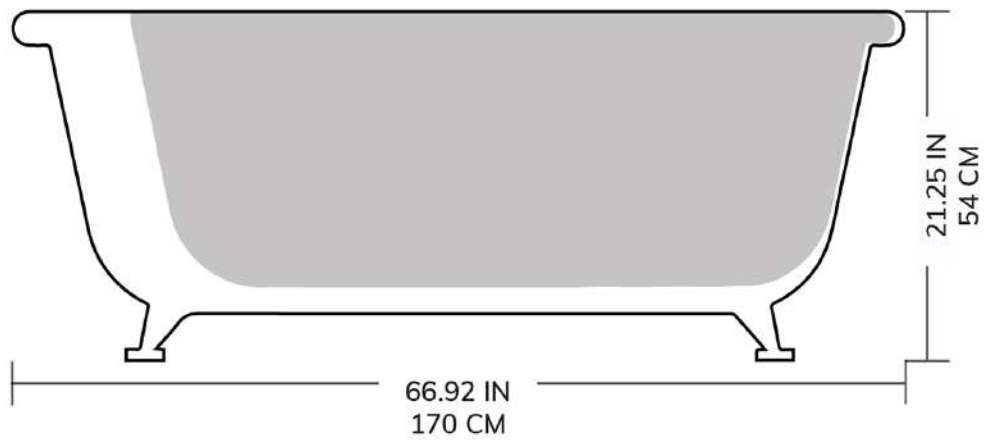

## size guide

find the size that works for you

---

## product dimensions

---

Thickness  
0.75 IN  
1.90 CM