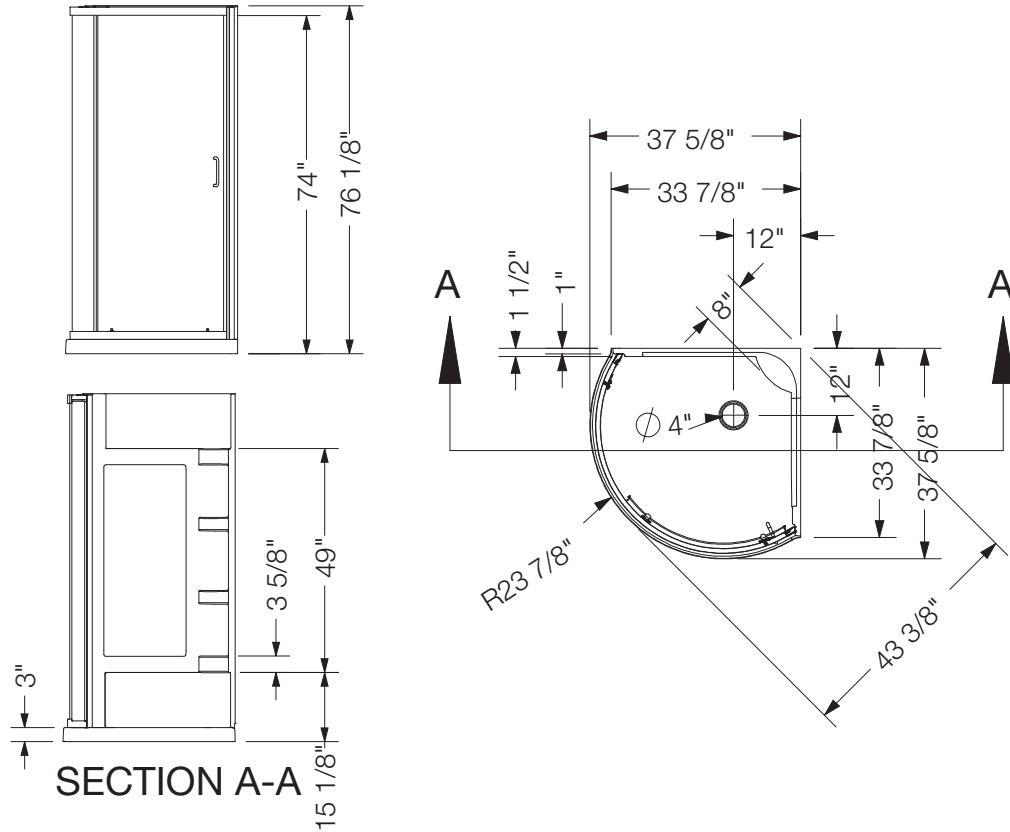

## MATTE BLACK ROUND SHOWER KIT

38 x 38 x 76 inches

MODEL #: 800025-900-340-000

ITEM #: 5489071

Available at

### FEATURES

- Polystyrene shower kit includes walls, base and door
- Round base
- Floor space required 38" x 38" and wall space required 34" x 34"
- Low 3" threshold allowing an easy and safe access
- Smooth and silent roller system
- Tempered glass
- Sliding door with left- or right-opening
- Limited 3-year warranty
- White shower with Matte Black door

### CODE COMPLIANCE

- MAAX products adhere to one or more of the following certifications: ICC ES PMG

**MAAX**<sup>®</sup>  
Enjoy the experience

**GUILFORD**  
ROUND SHOWER KIT  
38 x 38 x 76 inches

**SPECIFICATIONS**

Model # 800025-900-340-000

<b>Shape</b>	Round
<b>Material</b>	Polystyrene
<b>Drain Location</b>	Center
<b>Drain Included</b>	Yes
<b>Threshold Height</b>	3"
<b>Product Weight</b>	115 lbs (52 kg)
<b>Warranty</b>	Limited 3-year