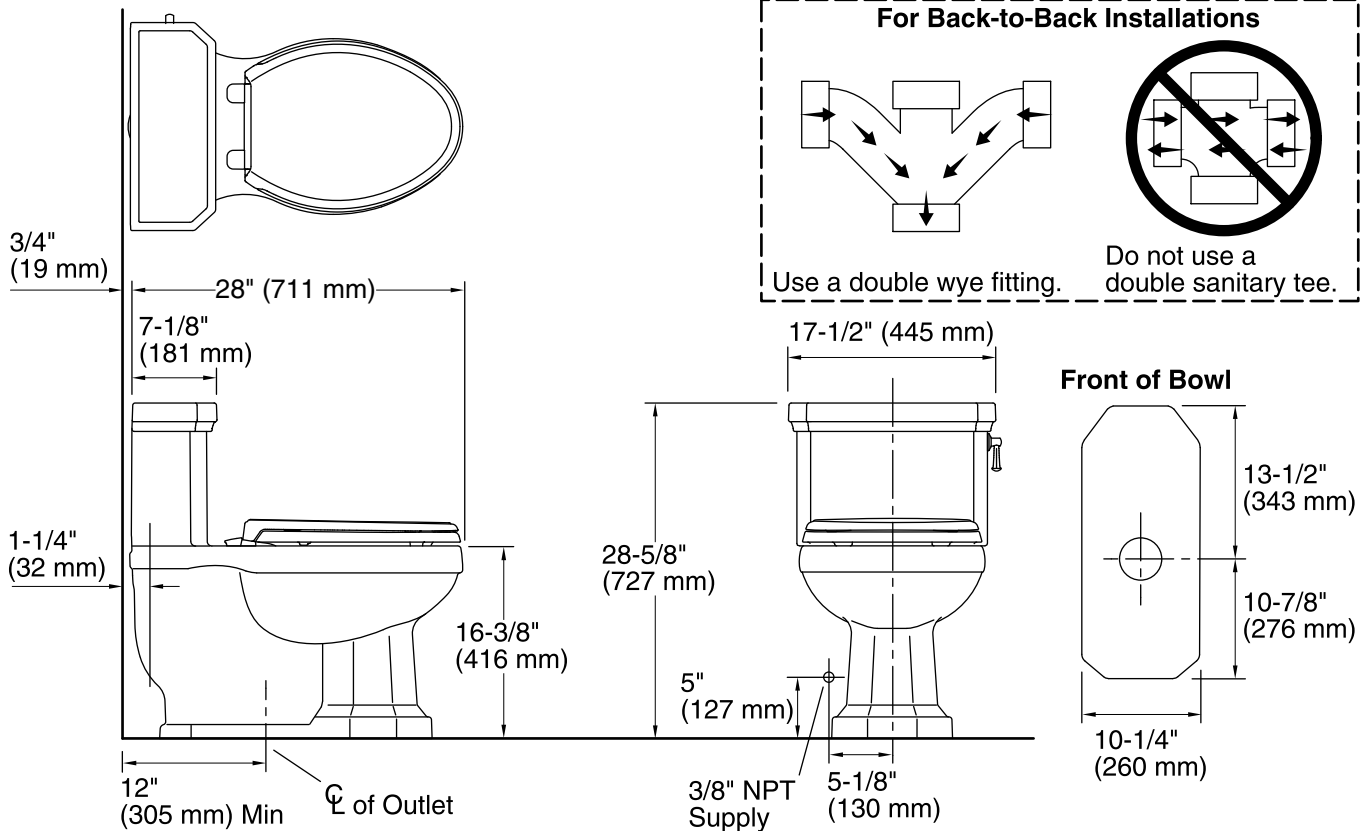

### Features

- Vitreous china.
- One-piece.
- Comfort Height® Compact Elongated bowl.
- AquaPiston® flushing system.
- Includes right-hand polished chrome trip lever.
- 1.28 gpf (4.8 lpf).
- 2-1/8" (54 mm) fully glazed concealed trapway.
- 12" (305 mm) rough-in.
- Includes Glenbury™ Quiet-Close™ with Grip-Tight seat.
- Less supply.
- 10-1/2" (267 mm) x 7-1/2" (191 mm) water area.
- 28" (711 mm) x 17-1/2" (445 mm) x 28-5/8" (727 mm).
- Floor mount/Floor outlet.

## Technical Information

All product dimensions are nominal.

Toilet type:	One-piece
Bowl shape:	Elongated front
Trap passageway:	2-1/8" (54 mm)
Water Consumption	
Full:	1.28 gpf (4.8 lpf)
Water surface size:	10-1/2" x 7-1/2" (267 mm x 191 mm)
Rim to water surface:	5-5/8" (143 mm)
Rough-in:	12" (305 mm)
Seat-mounting holes:	5-1/2" (140 mm)