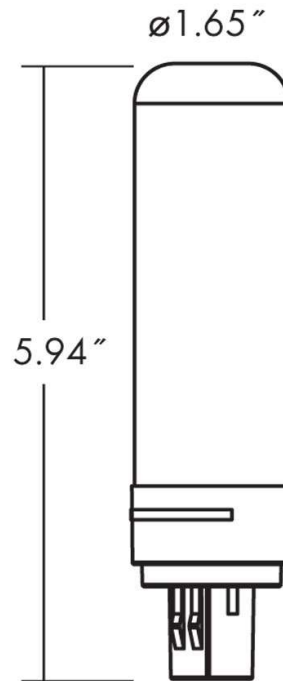

SPECIFICATIONS

Wattage	8.5W
Voltage	100-285V AC
Dimmable	No
Operating Temperature (F°)	-4° to 113°