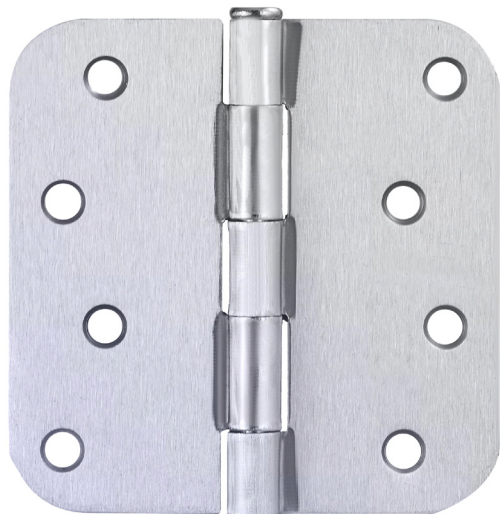

**8-Hole 4" x 4", 5/8" Radius Door Hinge 6-Pack**  
Brushed Chrome

**SPECIFICATIONS**

<b>MATERIAL CONSTRUCTION:</b>	Steel
<b>MOUNTING HARDWARE INCLUDED:</b>	#9 x 3/4" screws x 8
<b>TOOLS NEEDED FOR INSTALLATION:</b>	Screwdriver
<b>ASSEMBLED DIMENSIONS:</b>	4" H x 4" L x 0.13" W
<b>ASSEMBLED WEIGHT:</b>	3.24 lbs
<b>CORNER RADIUS:</b>	5/8"
<b>HINGE TYPE:</b>	Butt Hinge