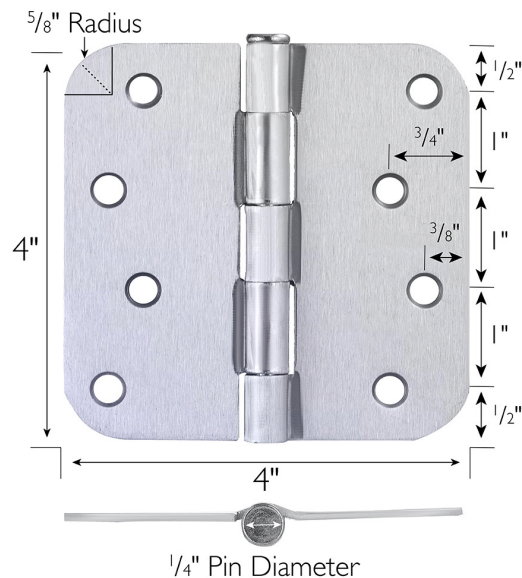

**8-Hole 4" x 4", 5/8" Radius Door Hinge 6-Pack**  
Brushed Chrome

**SPECIFICATIONS**

<b>MATERIAL CONSTRUCTION:</b>	Steel
<b>MOUNTING HARDWARE INCLUDED:</b>	#9 x 3/4" screws x 8
<b>TOOLS NEEDED FOR INSTALLATION:</b>	Screwdriver
<b>ASSEMBLED DIMENSIONS:</b>	4" H x 4" L x 0.13" W
<b>ASSEMBLED WEIGHT:</b>	3.24 lbs
<b>CORNER RADIUS:</b>	5/8"
<b>HINGE TYPE:</b>	Butt Hinge