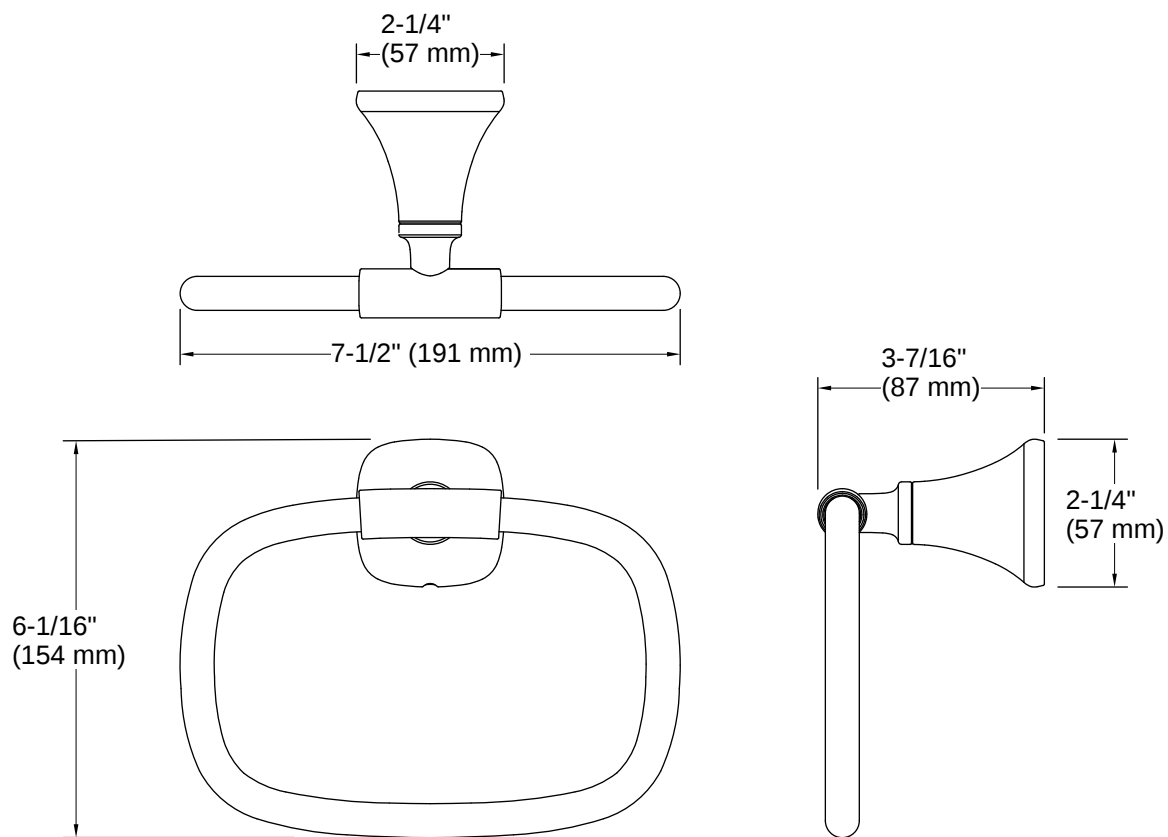

Installation

- Easy installation – no special tools required

Installation Notes

Install this product according to the installation instructions.