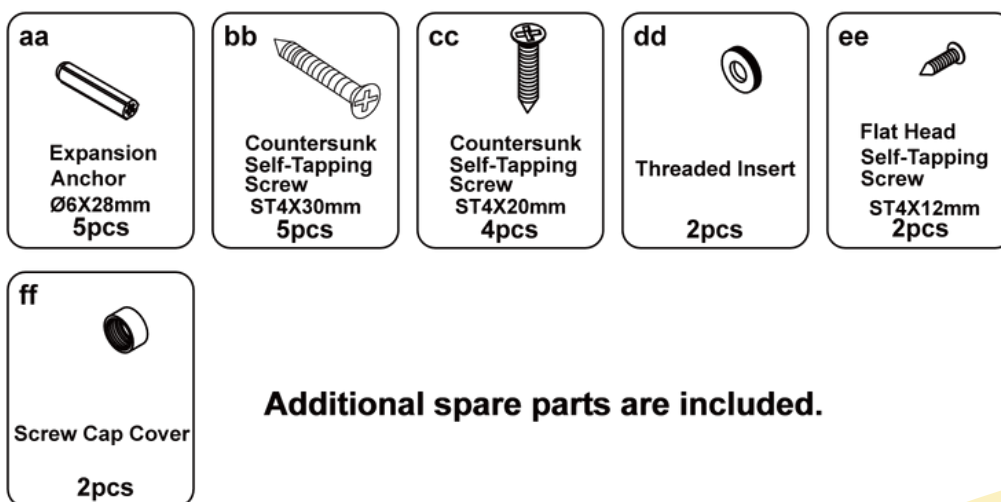

HARDWARE CONTENT

Additional spare parts are included.