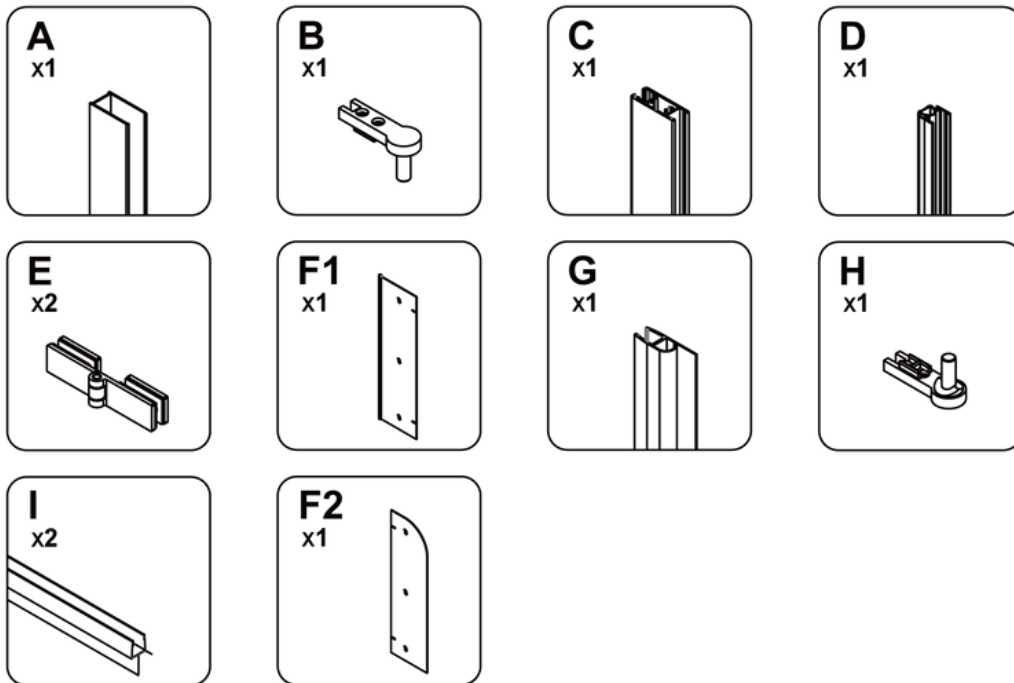

PACKAGE CONTENT