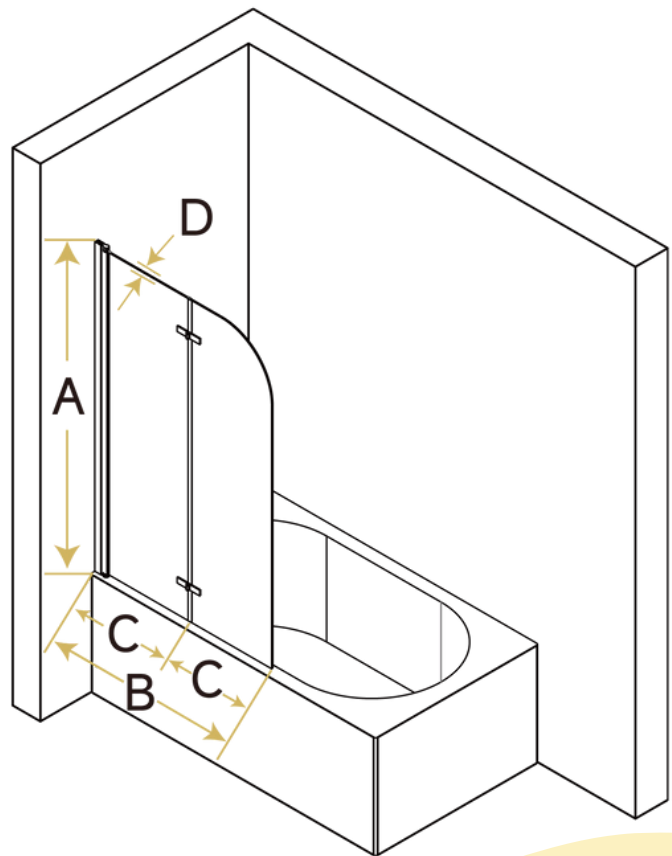

## FEATURES

- Bifold Bathtub Screen
- Safety Clear Tempered Glass
- 1/4" (6mm) Thick Tempered Glass
- Frameless, Chrome Finish
- Safety Rounded Corner Design
- Leak-Proof Watertight Seal
- Fits Opening Widths 34" to 34 3/4"
- Reversible for a Right or Left Installation
- Includes Bathtub Door Glass & Hardware

## SPECIFICATIONS

<b>Color</b>	Chrome	<b>Dimensions</b>	1/4"D * 34"W * 58"H
<b>Material</b>	Tempered Glass	<b>Min Installed Width</b>	34"
<b>Glass Thickness</b>	1/4" (6mm)	<b>Max Installed Width</b>	34 3/4"
<b>Door Type</b>	Bifold + Hinged	<b>Adjustable Width</b>	3/4"
<b>Frame Type</b>	Frameless	<b>Walk-In Width</b>	15 7/8"
<b>Shower Type</b>	Alcove	<b>Door Handle Type</b>	Handle-Free
<b>Net Weight</b>	38.36LB	<b>Warranty</b>	Limited 1-Year Warranty

## PRODUCT VIEWS

## DIMENSIONS

**A: 58 in**  
Overall Height

**B: 34-34 3/4 in**  
Min/Max Width

**C: 15 7/8 in**  
Walk-In Width

**D: 1/4 in (6mm)**  
Glass Thickness