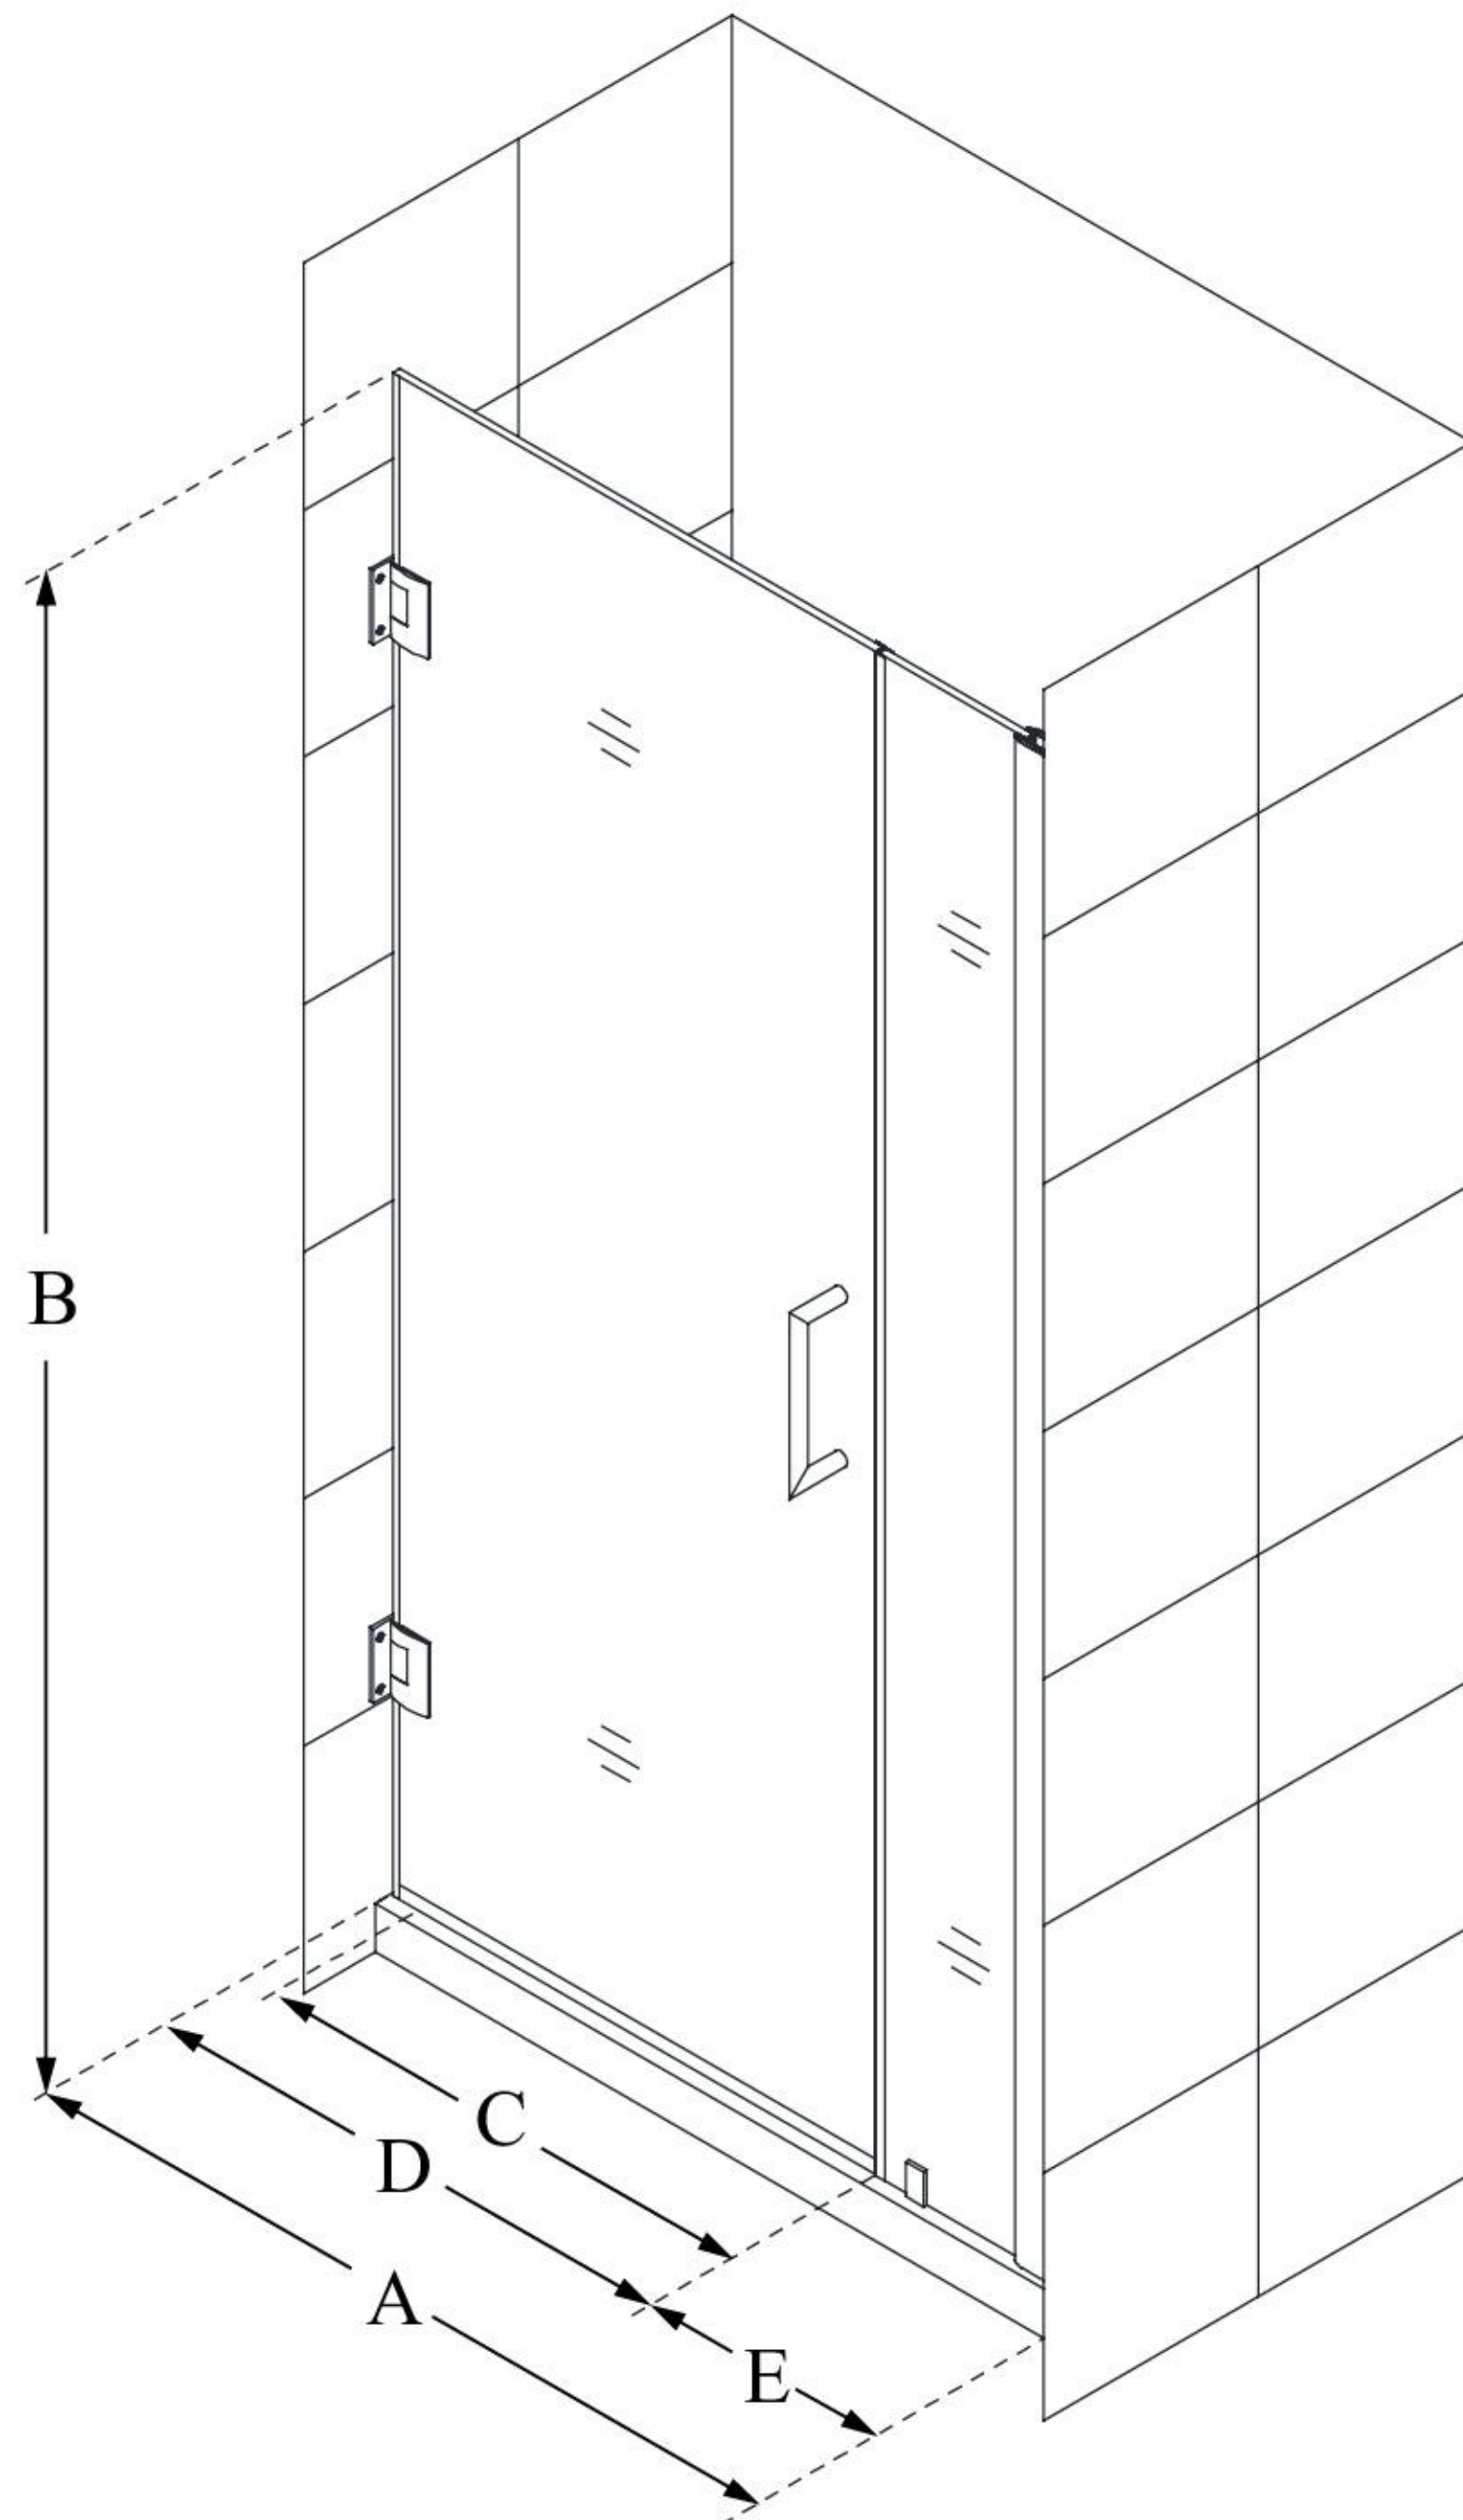

MODEL INFORMATION

SHDR-20307210

UNIDOOR

DreamLine Unidoor 30-31 in. W x
72 in. H Frameless Hinged Shower
Door, Clear Glass

SWING DOOR

CONFIGURATION DIMENSIONS:

A: 30 - 31 in.

MODEL WIDTH

B: 72 in.

MODEL HEIGHT

C: 23 in.

ACCESS WIDTH

D: 24 in.

DOOR WIDTH

E: 6 in.

INLINE PANEL WIDTH