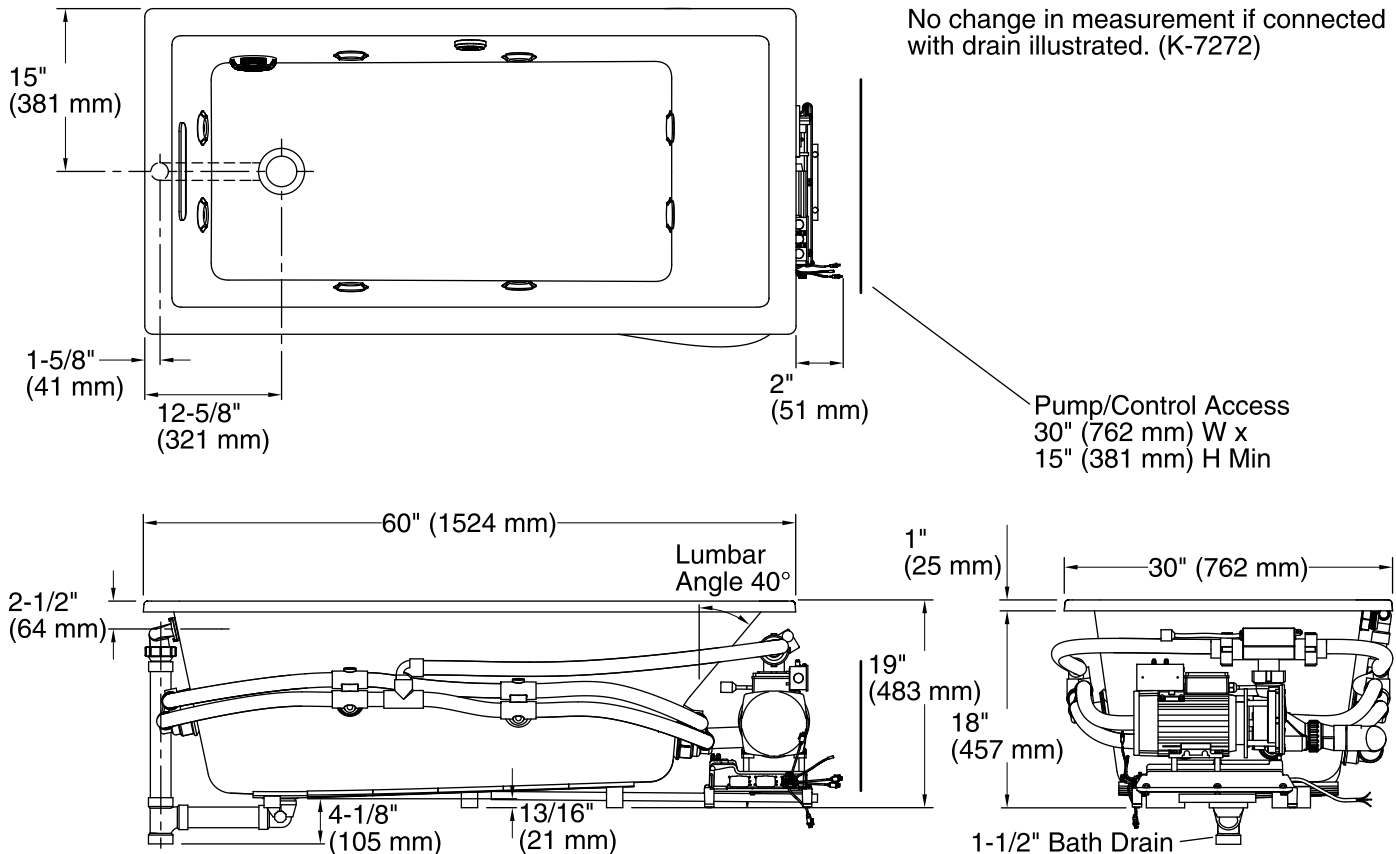

No change in measurement if connected with drain illustrated. (K-7272)

Pump/Control Access  
30" (762 mm) W x  
15" (381 mm) H Min

1-1/2" Bath Drain

### Technical Information

All product dimensions are nominal.

Installation:	Drop-in, Under-mount
Drain location:	End
Basin area, bottom:	42-3/8" x 20" (1076 mm x 508 mm)
Basin area, top:	54-3/8" x 24-5/16" (1381 mm x 618 mm)
Weight:	121 lbs (54.9 kg)
Minimum floor load:	52 lbs/ft <sup>2</sup> (253.9 kg/m <sup>2</sup> )
Water depth:	15-1/16" (383 mm)
Water capacity:	59.8 gal (226.4 L)
Cutout:	Drop-in, 59-1/2" x 28-1/2" (1511 mm x 724 mm)
Electrical component rating:	Pump: 240 V, 11 A, 50/60 Hz, 1500 W
Pump speed:	Variable
Minimum flat for door:	2-1/2" (63 mm)