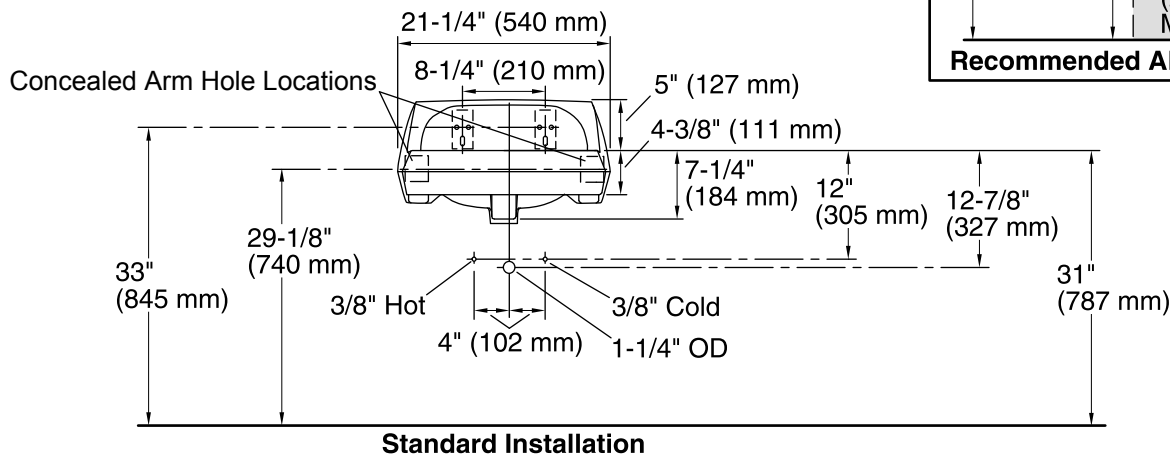

**Kingston™**  
Wall-mount Bathroom Sink  
**K-2006**

**Features**

- With overflow.
- 8" (203 mm) centers.
- 21-1/4"L x 18-1/8"W

**Material**

- Vitreous china.

**Installation**

- Wall-mount.
- Drilled for concealed arm carrier.

**Recommended Accessories**

K-8998 P-Trap

**Components**

Additional included component/s: Hanger (2 Required).

**ADA** **CSA B651** **OBC**

**Codes/Standards**

ASME A112.19.2/CSA B45.1  
ADA  
ICC/ANSI A117.1  
CSA B651  
OBC

### Technical Information

All product dimensions are nominal.

Bowl configuration:	Single
Installation:	Wall-mount
Bowl area (Center)	Length: 16" (406 mm) Width: 10" (254 mm) With overflow: Yes Water depth: 3-1/8" (79 mm)
Bowl area	With overflow: Yes
Number of deck holes:	3
Faucet hole(s):	1-3/8" (35 mm)
Soap/Lotion hole:	1-1/4" (32 mm)
Drain hole:	1-3/4" (44 mm)