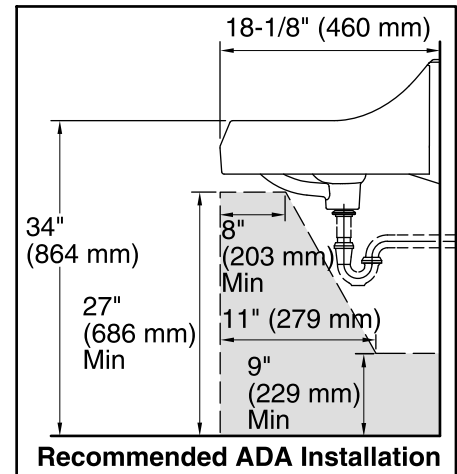

**Kingston™**  
Wall-mount Bathroom Sink  
**K-2006**

**Features**

- With overflow.
- 8" (203 mm) centers.
- 21-1/4"L x 18-1/8"W

**Material**

- Vitreous china.

**Installation**

- Wall-mount.
- Drilled for concealed arm carrier.

**Recommended Accessories**

K-8998 P-Trap

**Components**

Additional included component/s: Hanger (2 Required).

**ADA** **CSA B651** **OBC**

**Codes/Standards**

ASME A112.19.2/CSA B45.1  
ADA  
ICC/ANSI A117.1  
CSA B651  
OBC

### Technical Information

All product dimensions are nominal.

Bowl configuration:	Single
Installation:	Wall-mount
Bowl area (Center)	Length: 16" (406 mm) Width: 10" (254 mm) With overflow: Yes Water depth: 3-1/8" (79 mm)
Bowl area	With overflow: Yes
Number of deck holes:	3
Faucet hole(s):	1-3/8" (35 mm)
Soap/Lotion hole:	1-1/4" (32 mm)
Drain hole:	1-3/4" (44 mm)