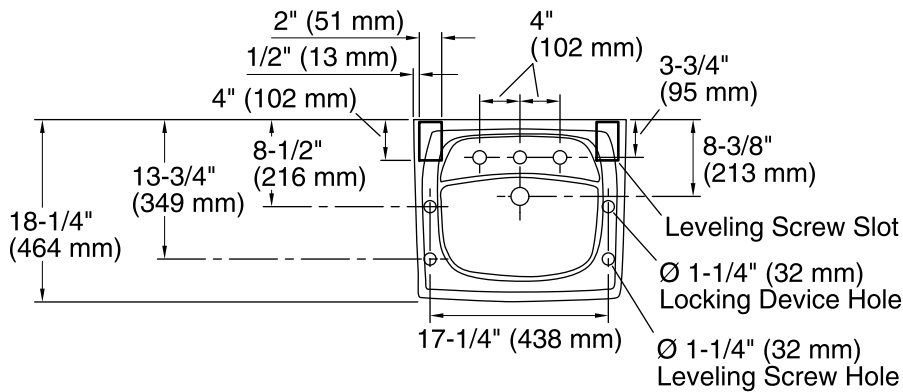

**Kingston™**  
Wall-mount Bathroom Sink  
**K-2006**

**Features**

- With overflow.
- 8" (203 mm) centers.
- 21-1/4"L x 18-1/8"W

**Material**

- Vitreous china.

**Installation**

- Wall-mount.
- Drilled for concealed arm carrier.

**Recommended Accessories**

K-8998 P-Trap

**Components**

Additional included component/s: Hanger (2 Required).

**ADA** **CSA B651** **OBC**

**Codes/Standards**

ASME A112.19.2/CSA B45.1  
ADA  
ICC/ANSI A117.1  
CSA B651  
OBC

### Technical Information

All product dimensions are nominal.

Bowl configuration:	Single
Installation:	Wall-mount
Bowl area (Center)	Length: 16" (406 mm) Width: 10" (254 mm) With overflow: Yes Water depth: 3-1/8" (79 mm)
Bowl area	With overflow: Yes
Number of deck holes:	3
Faucet hole(s):	1-3/8" (35 mm)
Soap/Lotion hole:	1-1/4" (32 mm)
Drain hole:	1-3/4" (44 mm)