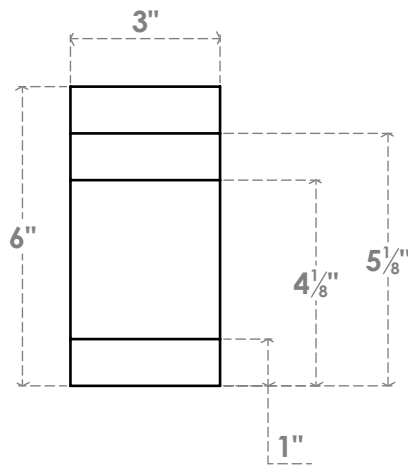

# RFTP03X06X36MED

3"W X 6"H X 36"L MEDITERRANEAN ARCHITECTURAL GRADE PVC RAFTER TAIL

SIDE PROFILE

FRONT PROFILE

ISOMETRIC

EKENA MILLWORK  
 2300 WEST MAIN ST.  
 CLARKSVILLE, TX 75426  
 TOLL FREE: 866-607-0453  
 WWW.EKENAMILLWORK.COM

NOTES

1. INSTALLATION TO BE COMPLETED IN ACCORDANCE WITH MANUFACTURER'S SPECIFICATIONS.
2. DRAWING MAY NOT BE TO SCALE
3. THIS DRAWING IS INTENDED FOR DESIGN AND PLANNING PURPOSES ONLY.
4. ALL INFORMATION CONTAINED HEREIN WAS CURRENT AT THE TIME OF DEVELOPMENT BUT MUST BE REVIEWED AND APPROVED BY THE PRODUCT MANUFACTURER TO BE CONSIDERED ACCURATE.
5. ARCHITECTURAL GRADE PVC PRODUCTS ARE MADE FROM EXPANDED CELLULAR PVC AND COME NATURALLY WHITE BUT MAY BE PAINTED