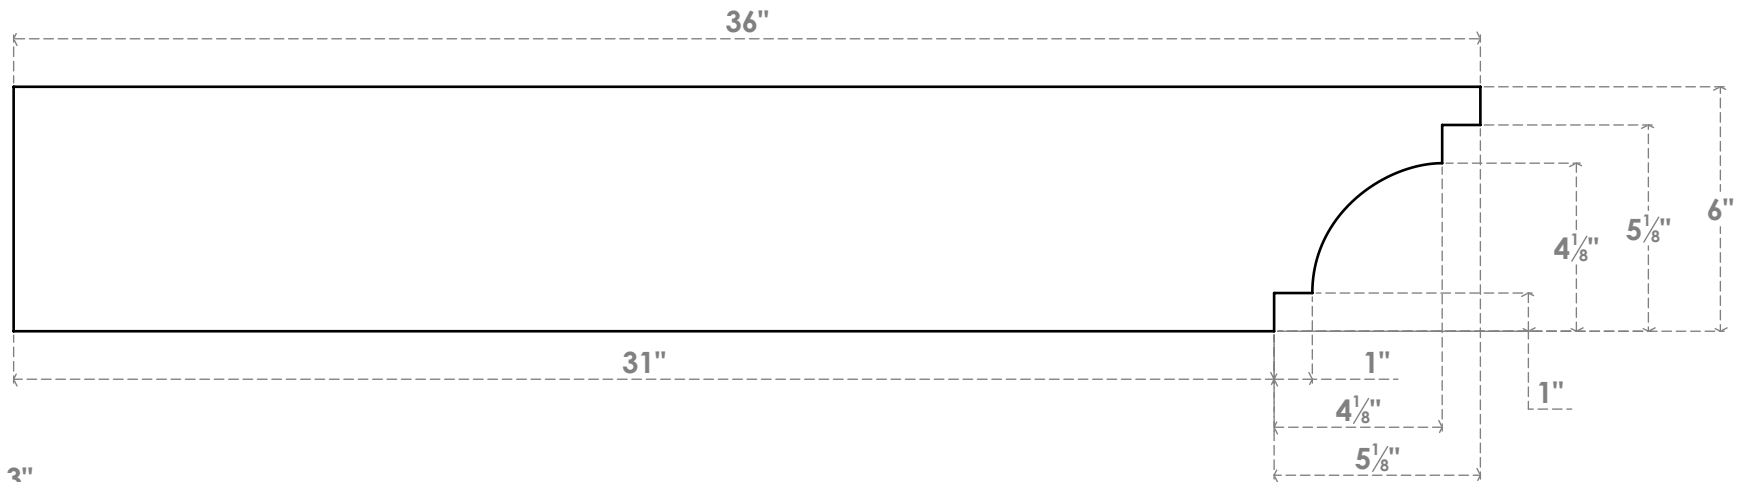

# RFTP03X06X36MED

3"W X 6"H X 36"L MEDITERRANEAN ARCHITECTURAL GRADE PVC RAFTER TAIL

SIDE PROFILE

FRONT PROFILE

ISOMETRIC

EKENA MILLWORK  
 2300 WEST MAIN ST.  
 CLARKSVILLE, TX 75426  
 TOLL FREE: 866-607-0453  
 WWW.EKENAMILLWORK.COM