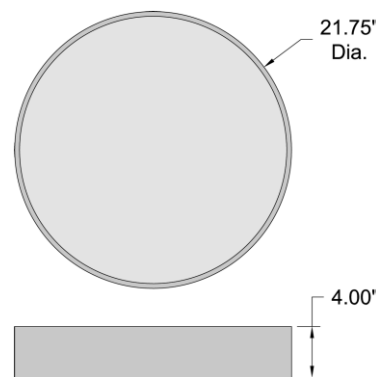

Stock Code: **49962LEDD-SAT/ACR**

Collection: Como

PRODUCT INFORMATION

Base: 49962 Parent: 49962LEDD
Mounting Type: Ceiling UPC: 641594240153
Finish: Satin
Diffuser: Acrylic Lens

PRODUCT MEASUREMENTS

FIXTURE**	BACKPLATE / CANOPY**
Length:	Length
Width:	Width:
Diameter 21.75"	Diameter: 21.75"
Height: 4"	Height:
Extension:	
Overall Height:	

IES FILE

In addition to Access Lighting's purchase and warranty terms and conditions, by signing below or placing an order, you agree that you are authorized to bind the entity placing any order and acknowledge the following: All of sizes and measurements are approximate and all images are for illustrative purposes only. In the event of an inconsistency, the "Product Measurements" section controls. There also may be slight differences in the colors and designs compared to the displayed and printed images.