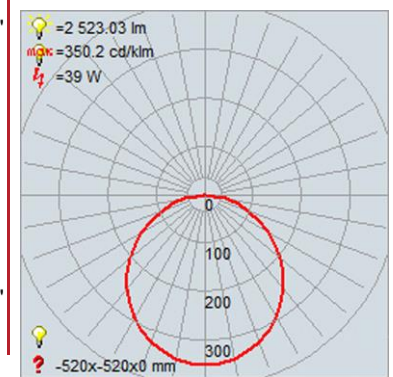

IES FILE

In addition to Access Lighting's purchase and warranty terms and conditions, by signing below or placing an order, you agree that you are authorized to bind the entity placing any order and acknowledge the following: All of sizes and measurements are approximate and all images are for illustrative purposes only. In the event of an inconsistency, the "Product Measurements" section controls. There also may be slight differences in the colors and designs compared to the displayed and printed images.