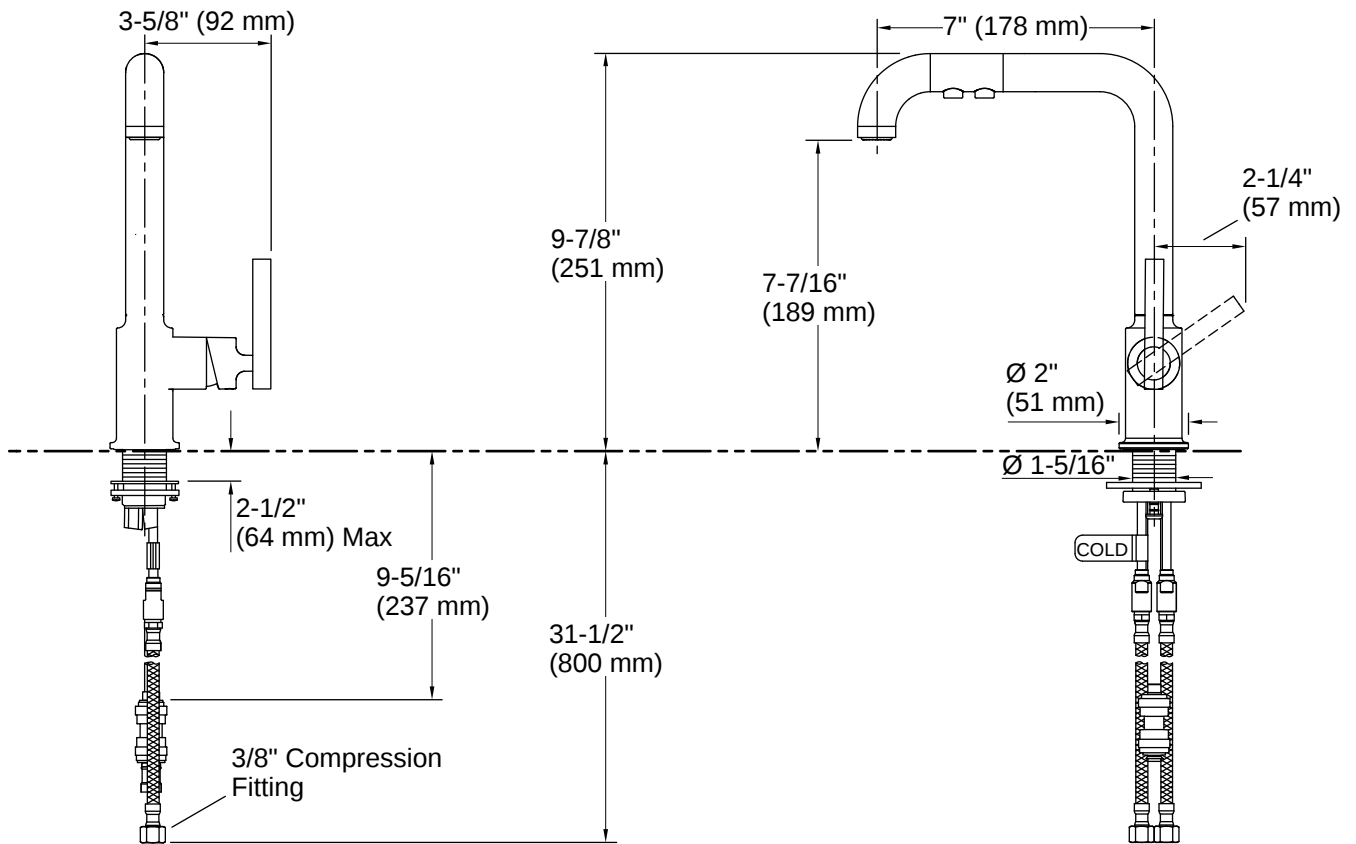

Installation

- For single-hole installation
- Flexible supply lines simplify installation

Installation Notes

Install this product according to the installation instructions.

ADA compliant for faucet handles only.
ADA compliant for faucet handles only
ADA, CSA B651 compliant when installed to the specific requirements of these regulations.