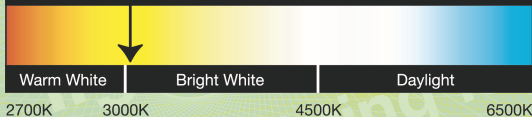

# lighting facts<sup>®</sup>

A Program of the U.S. DOE

Light Output (Lumens)	1531
Watts	18.78
Lumens per Watt (Efficacy)	81.54

Color Accuracy	90
Color Rendering Index (CRI)	

**Light Color**

Correlated Color Temperature (CCT)

**3038 (Bright White)**

All results are according to IESNA LM-79-2008: *Approved Method for the Electrical and Photometric Testing of Solid-State Lighting*. The U.S. Department of Energy (DOE) verifies product test data and results.