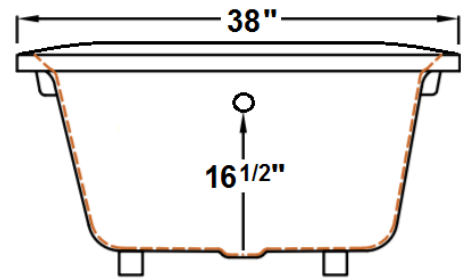

Laurel Mountain

Ivy

57" x 38" Drop-In Acrylic Air Bath

Model Number
5738ITA064
Drop-In Air Bath in White

Features

- 24 high output lateral air jets
- 10.5 Amp blower
- Variable speed blower with automatic purge
- Includes Wave & Pulse modes
- Constructed of high-gloss durable acrylic
- Deep bathing well with textured slip resistant bottom
- Limited lifetime warranty
- Made in the USA

All dimensions are +/- 1/2" and subject to change without notice
Confirm specifications before installation

Standard (S) Pump Location

Technical Information

- Weight: 131 lbs.
- Water Depth to Overflow: 16 1/2"
- Water Capacity: 52 gal.
- Sump Dimension: 38" x 24"