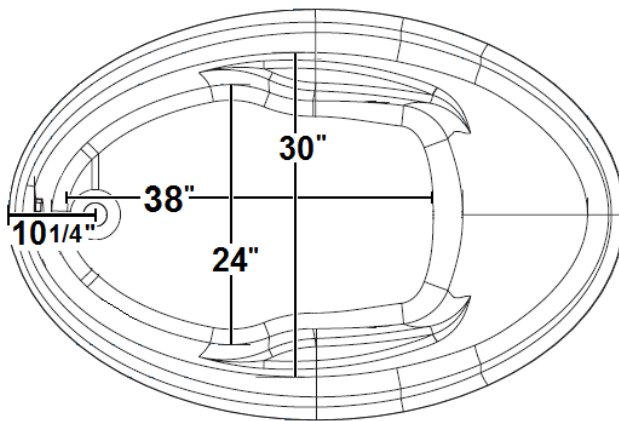

Laurel Mountain

Ivy

57" x 38" Drop-In Acrylic Air Bath

Model Number
5738ITA064
Drop-In Air Bath in White

Features

- 24 high output lateral air jets
- 10.5 Amp blower
- Variable speed blower with automatic purge
- Includes Wave & Pulse modes
- Constructed of high-gloss durable acrylic
- Deep bathing well with textured slip resistant bottom
- Limited lifetime warranty
- Made in the USA

All dimensions are +/- 1/2" and subject to change without notice
Confirm specifications before installation

Standard (S) Pump Location

Technical Information

- Weight: 131 lbs.
- Water Depth to Overflow: 16 1/2"
- Water Capacity: 52 gal.
- Sump Dimension: 38" x 24"