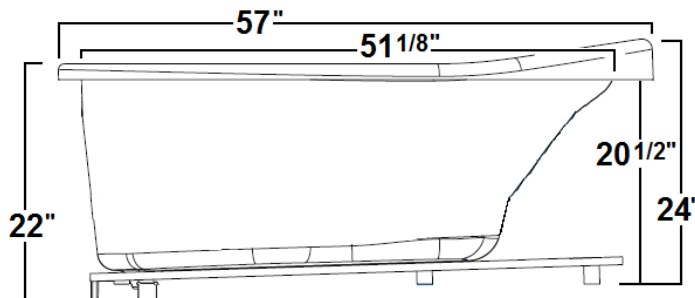

Laurel Mountain

Ivy

57" x 38" Drop-In Acrylic Air Bath

Model Number
5738ITA064
Drop-In Air Bath in White

Features

- 24 high output lateral air jets
- 10.5 Amp blower
- Variable speed blower with automatic purge
- Includes Wave & Pulse modes
- Constructed of high-gloss durable acrylic
- Deep bathing well with textured slip resistant bottom
- Limited lifetime warranty
- Made in the USA

All dimensions are +/- 1/2" and subject to change without notice
Confirm specifications before installation

Standard (S) Pump Location

Technical Information

- Weight: 131 lbs.
- Water Depth to Overflow: 16 1/2"
- Water Capacity: 52 gal.
- Sump Dimension: 38" x 24"