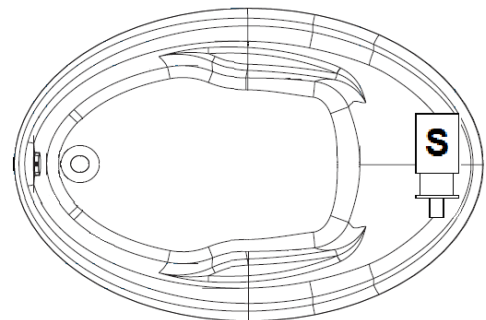

Laurel Mountain

Ivy

57" x 38" Drop-In Acrylic Air Bath

Model Number
5738ITA064
Drop-In Air Bath in White

Features

- 24 high output lateral air jets
- 10.5 Amp blower
- Variable speed blower with automatic purge
- Includes Wave & Pulse modes
- Constructed of high-gloss durable acrylic
- Deep bathing well with textured slip resistant bottom
- Limited lifetime warranty
- Made in the USA

All dimensions are +/- 1/2" and subject to change without notice
Confirm specifications before installation

Standard (S) Pump Location

Technical Information

- Weight: 131 lbs.
- Water Depth to Overflow: 16 1/2"
- Water Capacity: 52 gal.
- Sump Dimension: 38" x 24"