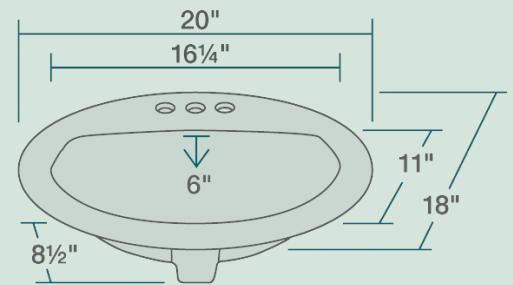

O2018-BISQUE Overmount Bathroom Sink

20" x 18" x 8 1/2"
 Topmount Installation
 21" Minimum Cabinet Size
 True Vitreous China
 Multiple Colors Available
 Cardboard Cutout Template Included
 cUPC Certified (Uniform Plumbing Code)
 Lifetime Warranty

Accessories

*Accessories not included

Available Colors

Features

<p>Drop-in Installation</p>	<p>21" Minimum Cabinet Size</p>	<p>True Vitreous China</p>	<p>Multiple Colors Available</p>	<p>Cutout Template</p>	<p>cUPC Certified</p>
<p>Limited Lifetime Warranty</p>					