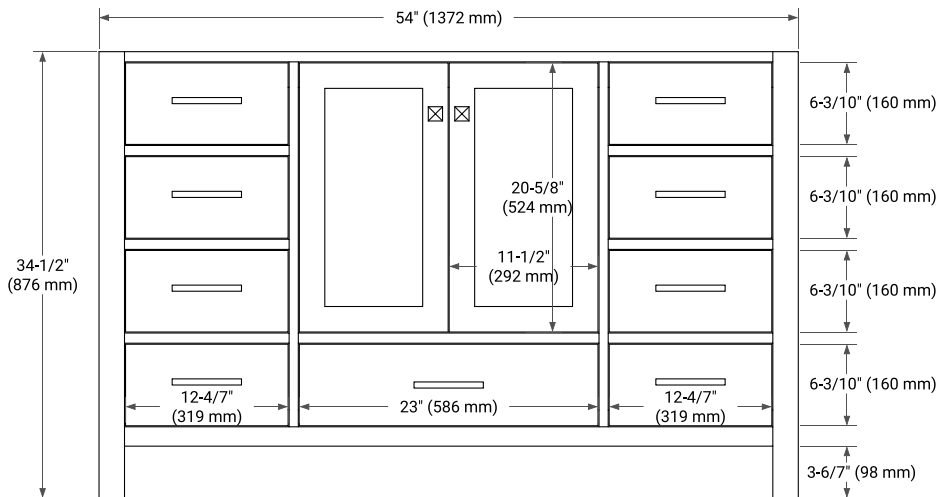

CAMBRIDGE 54" SINGLE SINK BASE CABINET

ARIEL

BASE CABINET DIMENSIONS

54" W x 21.5" D x 34.5" H

FEATURES

- Solid wood frame & plywood panels
- Dovetail drawers and joints
- Soft closing doors & drawers

HARDWARE FINISHES*

White Grey Midnight Blue Espresso

Oak Black Oak Brown Oak Vintage Green

FRONT VIEW

SIDE VIEW

PLAN VIEW

OVERALL DIMENSIONS

55" W x 22" D x 1.5" H

COUNTERTOP OPTIONS

COUNTERTOP PLAN VIEW

EDGE SIDE VIEW

THREE DIMENSIONAL COUNTERTOP VIEW