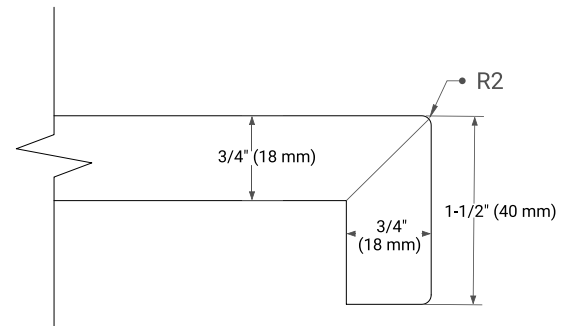

White Grey Midnight Blue Espresso

Oak Black Oak Brown Oak Vintage Green

FRONT VIEW

SIDE VIEW

PLAN VIEW

OVERALL DIMENSIONS

55" W x 22" D x 1.5" H

COUNTERTOP OPTIONS

Carrara Marble

White Quartz

FEATURES

- Solid countertop with mitered edges & seams
- Undermount white oval sink
- Pre-drilled for 8" widespread faucet

INCLUDED

- Countertop
- Matching Backsplash
- Oval Sink

COUNTERTOP PLAN VIEW

EDGE SIDE VIEW

THREE DIMENSIONAL COUNTERTOP VIEW