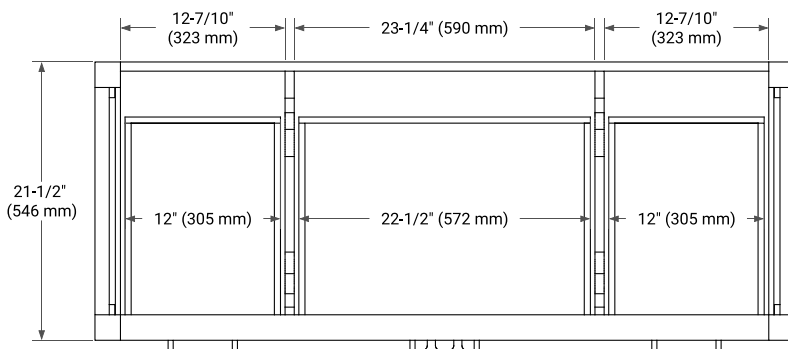

CAMBRIDGE 54" SINGLE SINK BASE CABINET

ARIEL

BASE CABINET DIMENSIONS

54" W x 21.5" D x 34.5" H

FEATURES

- Solid wood frame & plywood panels
- Dovetail drawers and joints
- Soft closing doors & drawers

HARDWARE FINISHES*

White Grey Midnight Blue Espresso

Oak Black Oak Brown Oak Vintage Green

FRONT VIEW

SIDE VIEW

PLAN VIEW

OVERALL DIMENSIONS

55" W x 22" D x 1.5" H

COUNTERTOP OPTIONS

COUNTERTOP PLAN VIEW

EDGE SIDE VIEW

THREE DIMENSIONAL COUNTERTOP VIEW