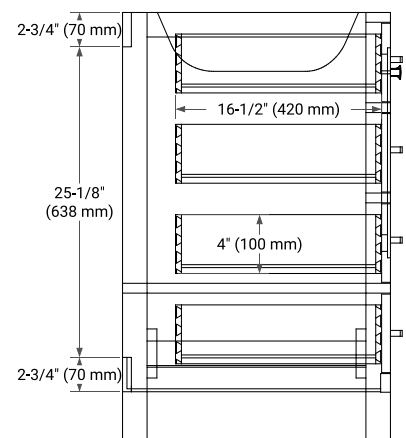

CAMBRIDGE 54" SINGLE SINK BASE CABINET

ARIEL

BASE CABINET DIMENSIONS

54" W x 21.5" D x 34.5" H

FEATURES

- Solid wood frame & plywood panels
- Dovetail drawers and joints
- Soft closing doors & drawers

HARDWARE FINISHES*

White Grey Midnight Blue Espresso

Oak Black Oak Brown Oak Vintage Green

FRONT VIEW

SIDE VIEW

PLAN VIEW

OVERALL DIMENSIONS

55" W x 22" D x 1.5" H

COUNTERTOP OPTIONS

COUNTERTOP PLAN VIEW

EDGE SIDE VIEW

THREE DIMENSIONAL COUNTERTOP VIEW