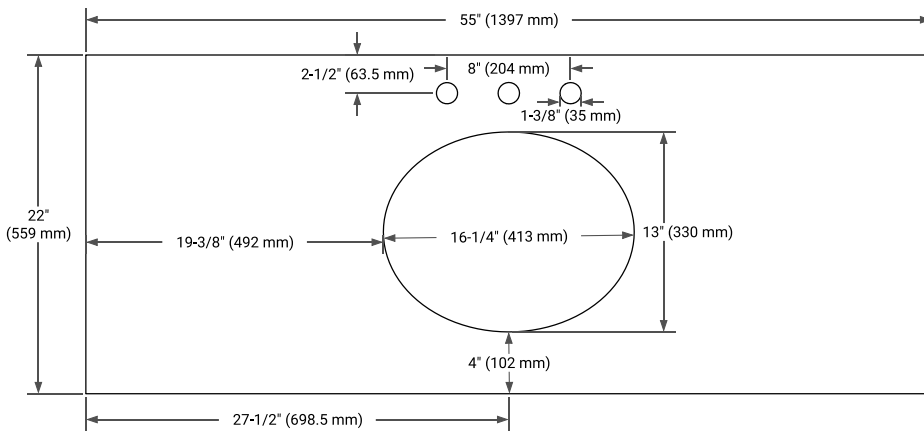

CAMBRIDGE 54" SINGLE SINK BASE CABINET

ARIEL

BASE CABINET DIMENSIONS

54" W x 21.5" D x 34.5" H

FEATURES

- Solid wood frame & plywood panels
- Dovetail drawers and joints
- Soft closing doors & drawers

HARDWARE FINISHES*

White Grey Midnight Blue Espresso

Oak Black Oak Brown Oak Vintage Green

FRONT VIEW

SIDE VIEW

PLAN VIEW

OVERALL DIMENSIONS

55" W x 22" D x 1.5" H

COUNTERTOP OPTIONS

Carrara Marble

White Quartz

FEATURES

- Solid countertop with mitered edges & seams
- Undermount white oval sink
- Pre-drilled for 8" widespread faucet

INCLUDED

- Countertop
- Matching Backsplash
- Oval Sink

COUNTERTOP PLAN VIEW

EDGE SIDE VIEW

THREE DIMENSIONAL COUNTERTOP VIEW