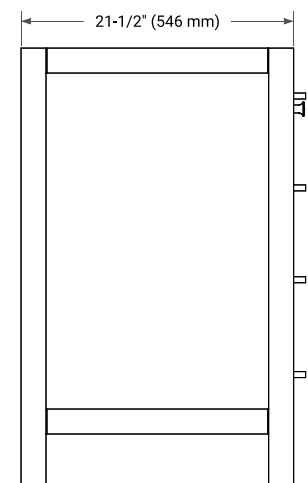

CAMBRIDGE 54" SINGLE SINK BASE CABINET

ARIEL

BASE CABINET DIMENSIONS

54" W x 21.5" D x 34.5" H

FEATURES

- Solid wood frame & plywood panels
- Dovetail drawers and joints
- Soft closing doors & drawers

HARDWARE FINISHES*

White Grey Midnight Blue Espresso

Oak Black Oak Brown Oak Vintage Green

FRONT VIEW

SIDE VIEW

PLAN VIEW

OVERALL DIMENSIONS

55" W x 22" D x 1.5" H

COUNTERTOP OPTIONS

COUNTERTOP PLAN VIEW

EDGE SIDE VIEW

THREE DIMENSIONAL COUNTERTOP VIEW