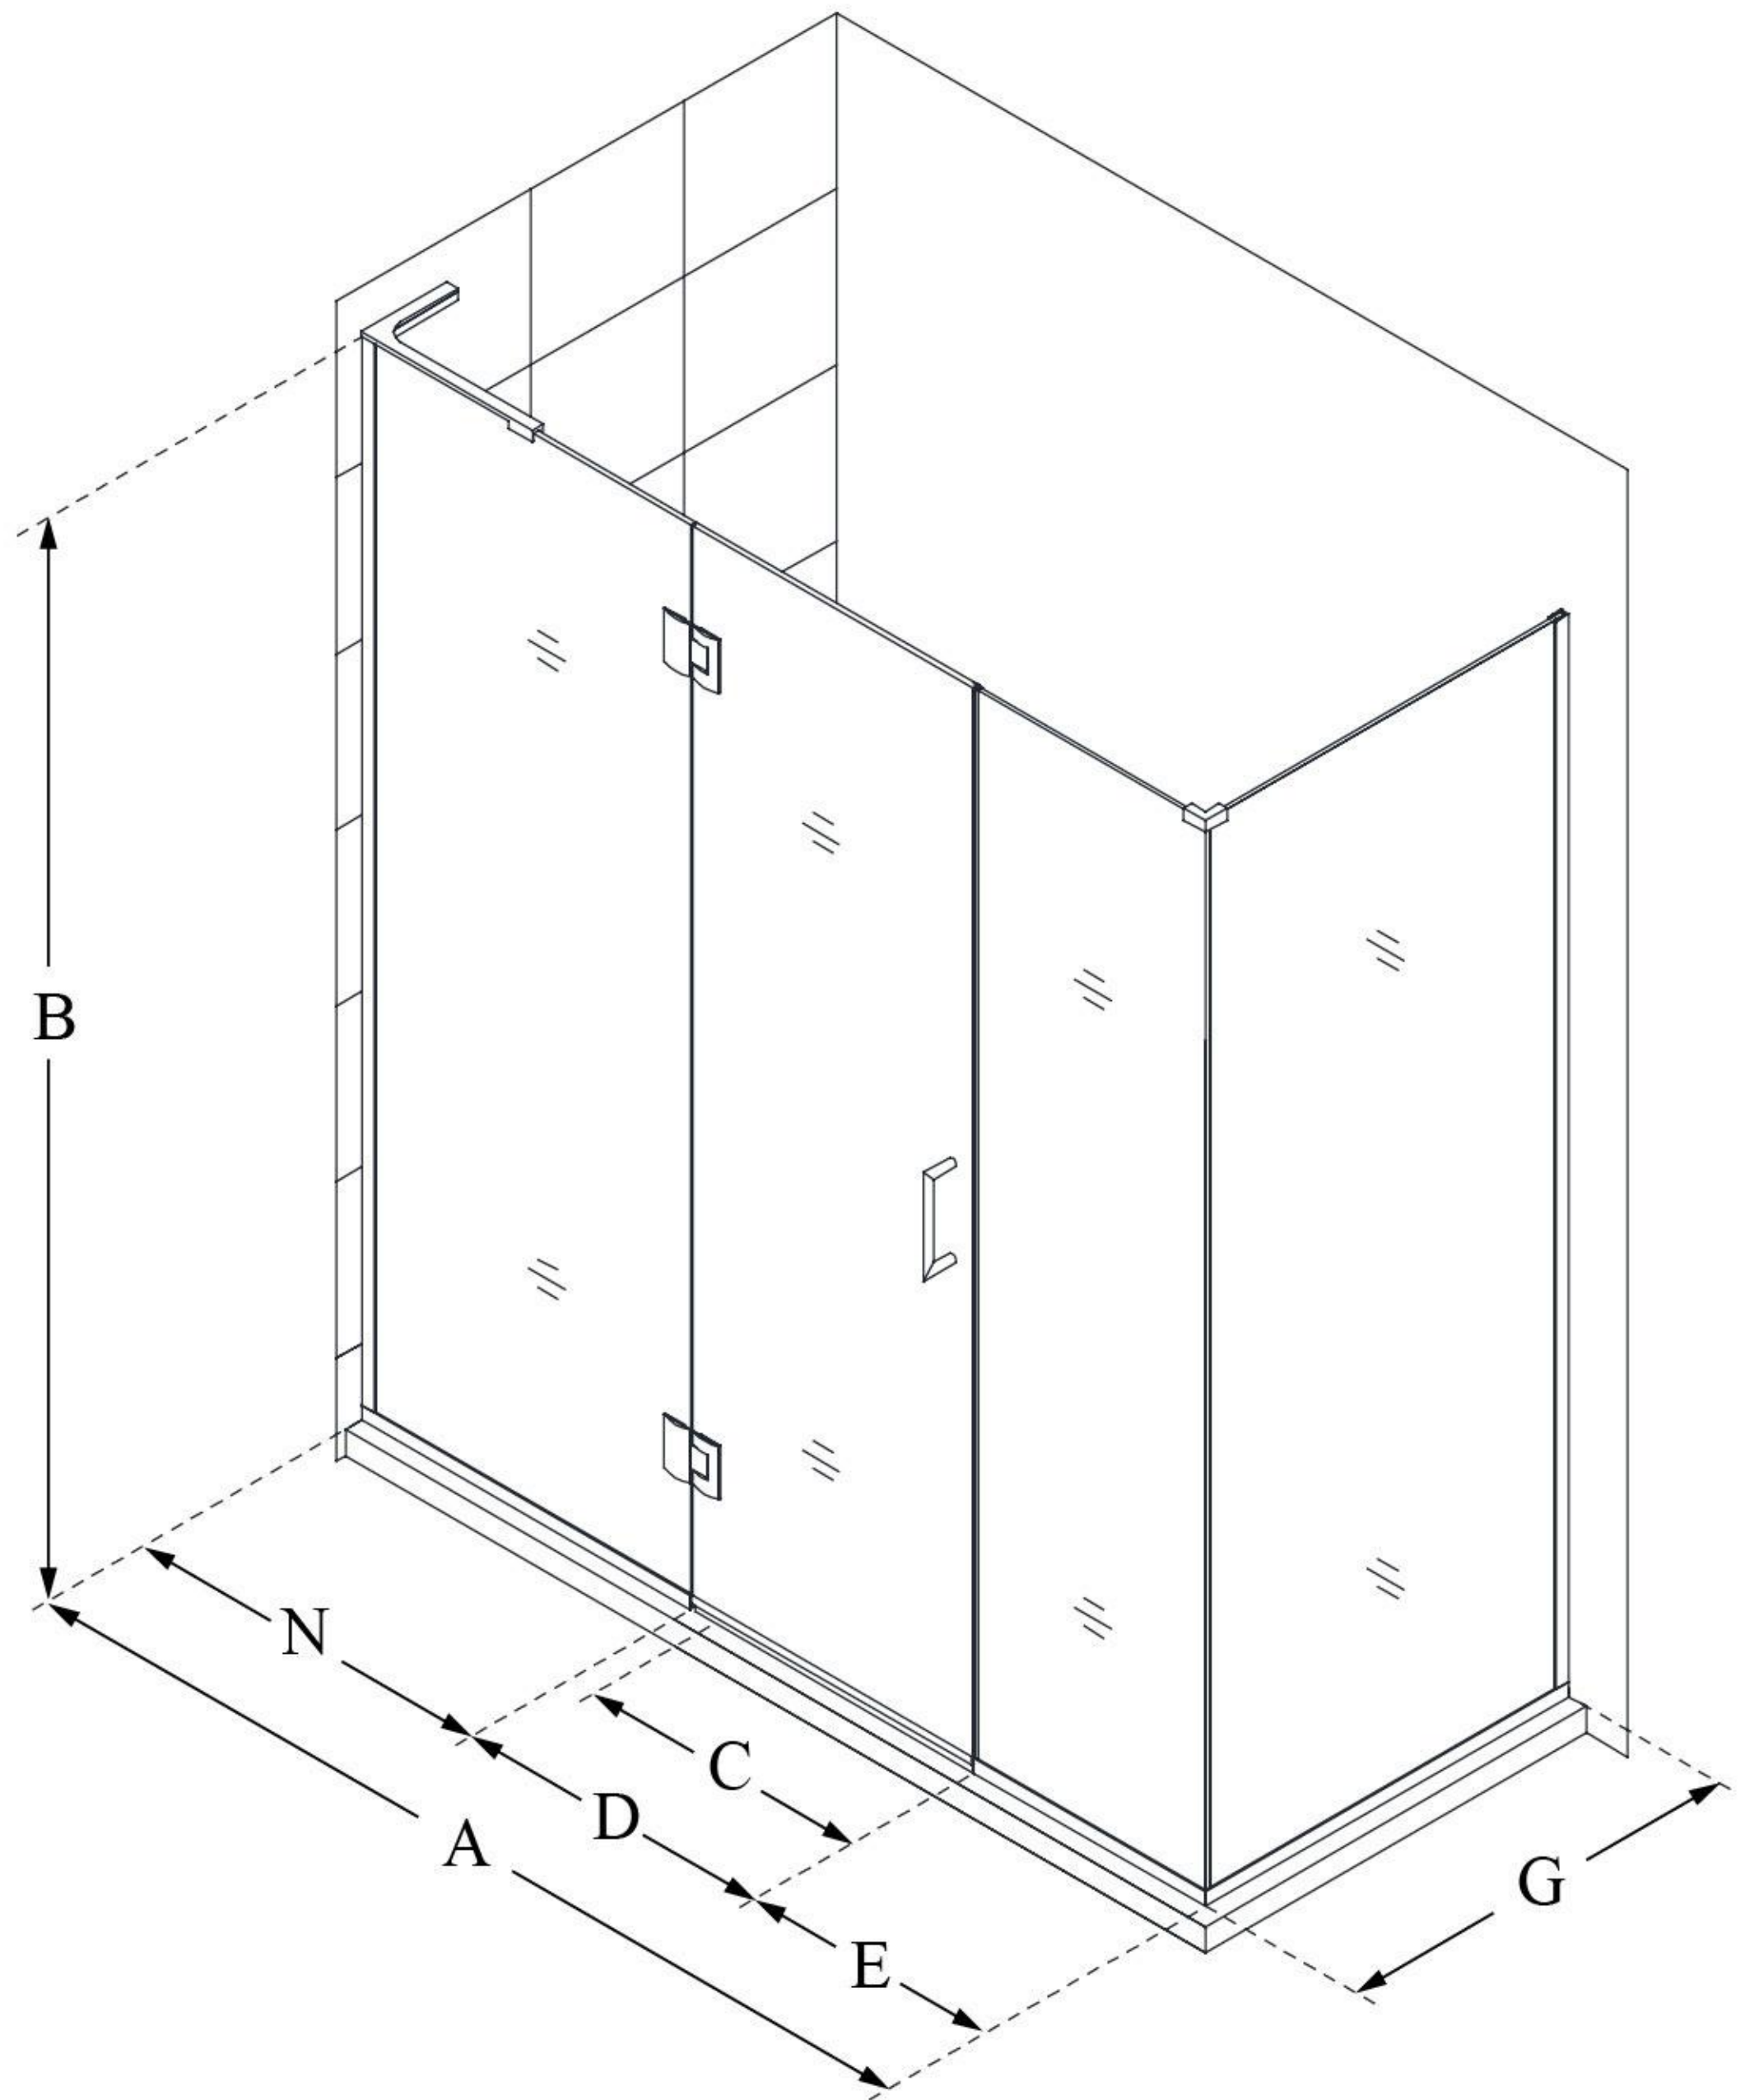

## UNIDOOR-X

DreamLine Unidoor-X 64" W x 34 3/8" D x 72" H Frameless Hinged Shower Enclosure, Clear Glass

SWING DOOR

### CONFIGURATION DIMENSIONS:

**A: 64"**

MODEL WIDTH

**B: 72"**

MODEL HEIGHT

**C: 25"**

ACCESS WIDTH

**D: 26"**

DOOR WIDTH

**E: 14"**

INLINE PANEL WIDTH

**G: 34 3/8"**

RETURN PANEL WIDTH

**N: 24"**

HINGE PANEL WIDTH

DreamLine reserves the right to update or modify the hardware or materials pictured without prior notice for the purpose of product improvement and customer satisfaction.