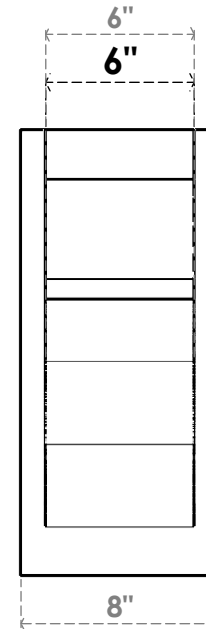

ITEM NUMBER: OUTUROC060X080X14000X18000X060X020X060FST24RCPR

6"W TOP X 8"W BACK X 14"D X 18"H X 6"T TOP X 2"T BACK TIMBERTHANE ROUGH CEDAR FUNSTON FAUX WOOD OPEN OUTLOOKER, SLAT TOP AND BLOCK BACK, 6"W CLOSED BRACE, PRIMED TAN

SIDE PROFILE

FRONT PROFILE

ISOMETRIC

GENERATED DATE : 07/06/2023

EKENA MILLWORK
2300 WEST MAIN ST.
CLARKSVILLE, TX 75426
TOLL FREE: 866-607-0453
WWW.EKENAMILLWORK.COM

NOTES

1. INSTALLATION TO BE COMPLETED IN ACCORDANCE WITH MANUFACTURER'S SPECIFICATIONS.
2. DRAWING MAY NOT BE TO SCALE
3. THIS DRAWING IS INTENDED FOR DESIGN AND PLANNING PURPOSES ONLY.
4. ALL INFORMATION CONTAINED HEREIN WAS CURRENT AT THE TIME OF DEVELOPMENT BUT MUST BE REVIEWED AND APPROVED BY THE PRODUCT MANUFACTURER TO BE CONSIDERED ACCURATE.
5. TIMBERTHANE ARCHITECTURAL PRODUCTS ARE MADE FROM HIGH DENSITY URETHANE AND COME FACTORY PRIMED