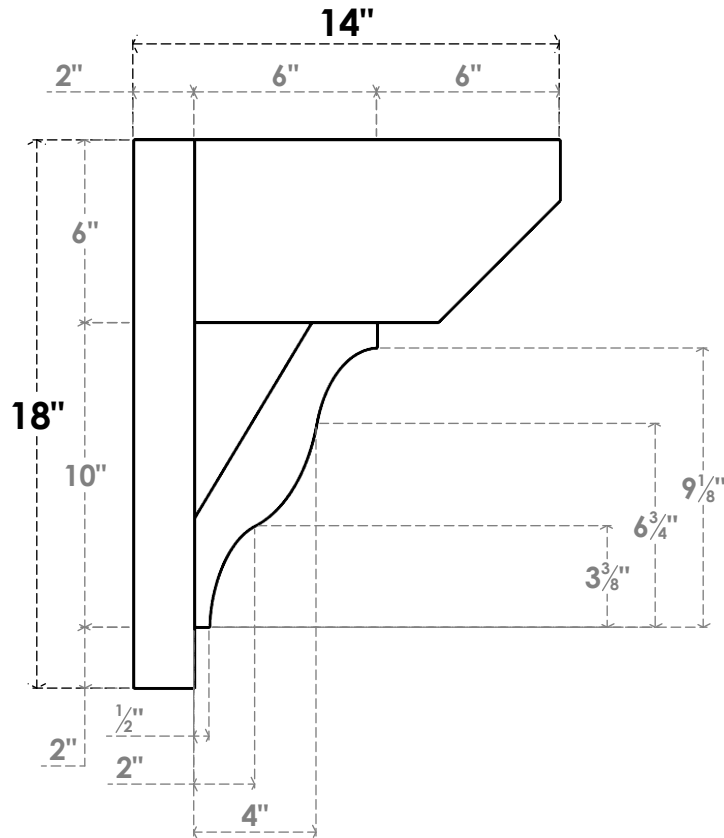

ITEM NUMBER: OUTUROC060X080X14000X18000X060X020X060FST24RCPR

6"W TOP X 8"W BACK X 14"D X 18"H X 6"T TOP X 2"T BACK TIMBERTHANE ROUGH CEDAR FUNSTON FAUX WOOD OPEN OUTLOOKER, SLAT TOP AND BLOCK BACK, 6"W CLOSED BRACE, PRIMED TAN

SIDE PROFILE

FRONT PROFILE

ISOMETRIC

GENERATED DATE : 07/06/2023

EKENA MILLWORK
2300 WEST MAIN ST.
CLARKSVILLE, TX 75426
TOLL FREE: 866-607-0453
WWW.EKENAMILLWORK.COM

NOTES

1. INSTALLATION TO BE COMPLETED IN ACCORDANCE WITH MANUFACTURER'S SPECIFICATIONS.
2. DRAWING MAY NOT BE TO SCALE
3. THIS DRAWING IS INTENDED FOR DESIGN AND PLANNING PURPOSES ONLY.
4. ALL INFORMATION CONTAINED HEREIN WAS CURRENT AT THE TIME OF DEVELOPMENT BUT MUST BE REVIEWED AND APPROVED BY THE PRODUCT MANUFACTURER TO BE CONSIDERED ACCURATE.
5. TIMBERTHANE ARCHITECTURAL PRODUCTS ARE MADE FROM HIGH DENSITY URETHANE AND COME FACTORY PRIMED