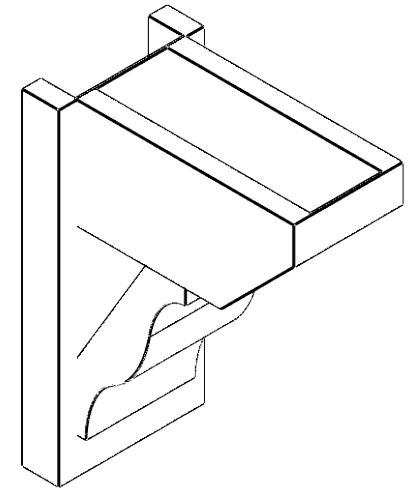

ITEM NUMBER: OUTUROC060X080X14000X18000X060X020X060FST24RCPR

6"W TOP X 8"W BACK X 14"D X 18"H X 6"T TOP X 2"T BACK TIMBERTHANE ROUGH CEDAR FUNSTON FAUX WOOD OPEN OUTLOOKER, SLAT TOP AND BLOCK BACK, 6"W CLOSED BRACE, PRIMED TAN

SIDE PROFILE

FRONT PROFILE

ISOMETRIC

GENERATED DATE : 07/06/2023

EKENA MILLWORK
2300 WEST MAIN ST.
CLARKSVILLE, TX 75426
TOLL FREE: 866-607-0453
WWW.EKENAMILLWORK.COM

NOTES

1. INSTALLATION TO BE COMPLETED IN ACCORDANCE WITH MANUFACTURER'S SPECIFICATIONS.
2. DRAWING MAY NOT BE TO SCALE
3. THIS DRAWING IS INTENDED FOR DESIGN AND PLANNING PURPOSES ONLY.
4. ALL INFORMATION CONTAINED HEREIN WAS CURRENT AT THE TIME OF DEVELOPMENT BUT MUST BE REVIEWED AND APPROVED BY THE PRODUCT MANUFACTURER TO BE CONSIDERED ACCURATE.
5. TIMBERTHANE ARCHITECTURAL PRODUCTS ARE MADE FROM HIGH DENSITY URETHANE AND COME FACTORY PRIMED