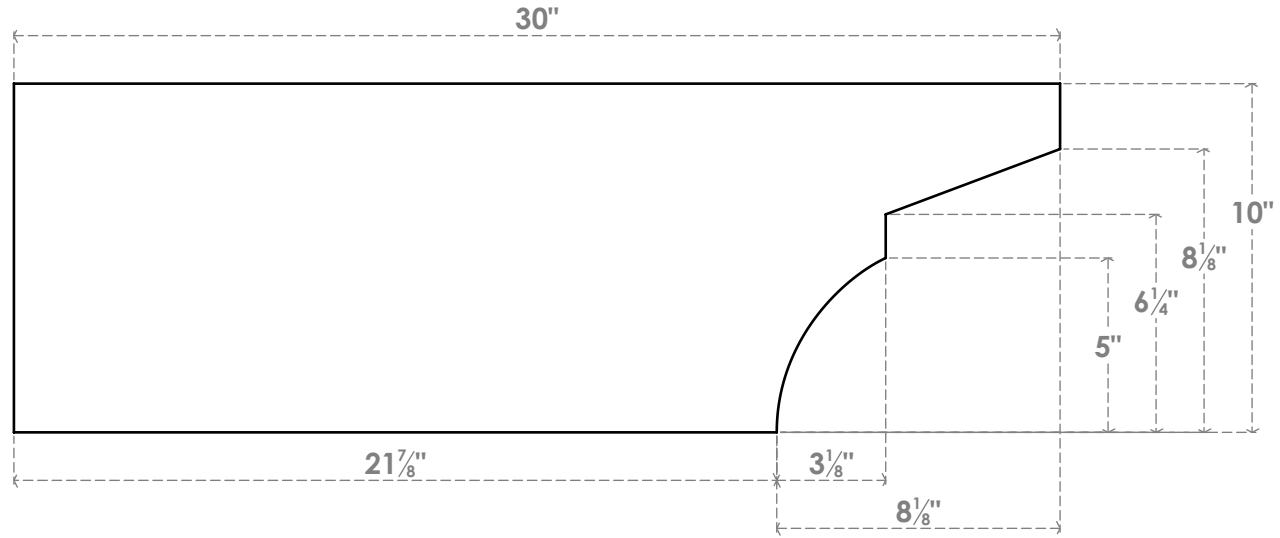

RFTP05X10X30MON

5"W X 10"H X 30"L MONTEREY ARCHITECTURAL GRADE PVC RAFTER TAIL

SIDE PROFILE

FRONT PROFILE

ISOMETRIC

EKENA MILLWORK
 2300 WEST MAIN ST.
 CLARKSVILLE, TX 75426
 TOLL FREE: 866-607-0453
 WWW.EKENAMILLWORK.COM