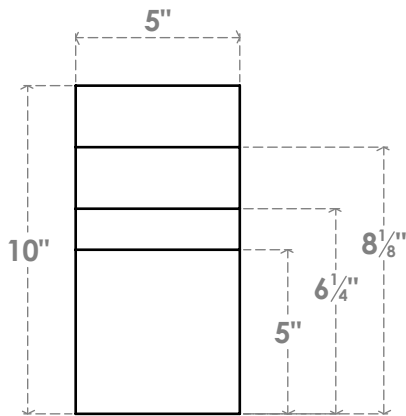

RFTP05X10X30MON

5"W X 10"H X 30"L MONTEREY ARCHITECTURAL GRADE PVC RAFTER TAIL

SIDE PROFILE

FRONT PROFILE

ISOMETRIC

EKENA MILLWORK
 2300 WEST MAIN ST.
 CLARKSVILLE, TX 75426
 TOLL FREE: 866-607-0453
 WWW.EKENAMILLWORK.COM

NOTES

1. INSTALLATION TO BE COMPLETED IN ACCORDANCE WITH MANUFACTURER'S SPECIFICATIONS.
2. DRAWING MAY NOT BE TO SCALE
3. THIS DRAWING IS INTENDED FOR DESIGN AND PLANNING PURPOSES ONLY.
4. ALL INFORMATION CONTAINED HEREIN WAS CURRENT AT THE TIME OF DEVELOPMENT BUT MUST BE REVIEWED AND APPROVED BY THE PRODUCT MANUFACTURER TO BE CONSIDERED ACCURATE.
5. ARCHITECTURAL GRADE PVC PRODUCTS ARE MADE FROM EXPANDED CELLULAR PVC AND COME NATURALLY WHITE BUT MAY BE PAINTED