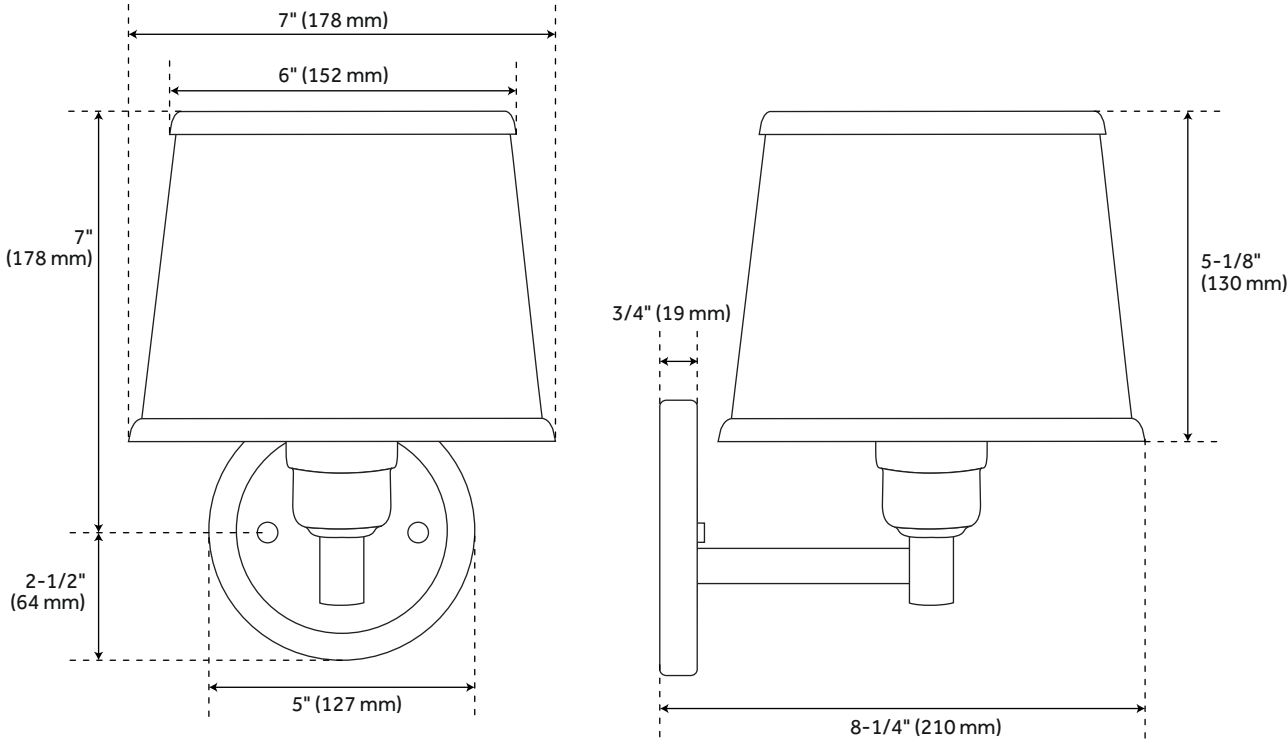

WORTHINGTON WALL SCONCE - SINGLE LIGHT

SKU: 944740

CODES/STANDARDS

UL 1598 / CSA C22.2 No 250.0

FEATURES

Installation Type: Wall Mount
Design: Traditional
Material: Metal
Width: 7"
Height: 9-1/2"
Depth: 8-1/4"
Base Plate Length: 3/4"
Base Plate Height: 5"
Mounting Hardware Included: Yes
Reversible Mounting: No
Shade Finish: White
Number of Bulbs: 1
Base Plate Width: 5"
Base Plate Depth: 3/4"
Location Type: Suitable for Dry Locations
Bulbs Included: No
Bulb Type: Medium E-26
Wattage per Bulb: 100

Code:

REVISED 12/28/2021

WORTHINGTON SINGLE LIGHT WALL SCONCE

SKU: 944740

All dimensions and specifications are nominal and may vary. Use actual products for accuracy in critical situations.

Code: PHWL3031