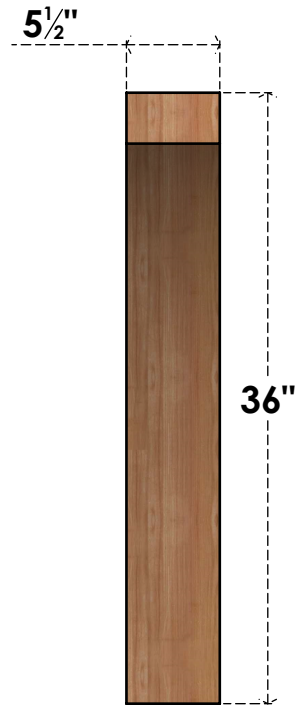

# BRC06X36X36THR00SWR

5 1/2"W X 36"D X 36"H THORTON SMOOTH BRACE, WESTERN RED CEDAR

**SIDE**

**FRONT**

EKENA MILLWORK  
2300 WEST MAIN ST.  
CLARKSVILLE, TX 75426  
TOLL FREE: 866-607-0453  
WWW.EKENAMILLWORK.COM