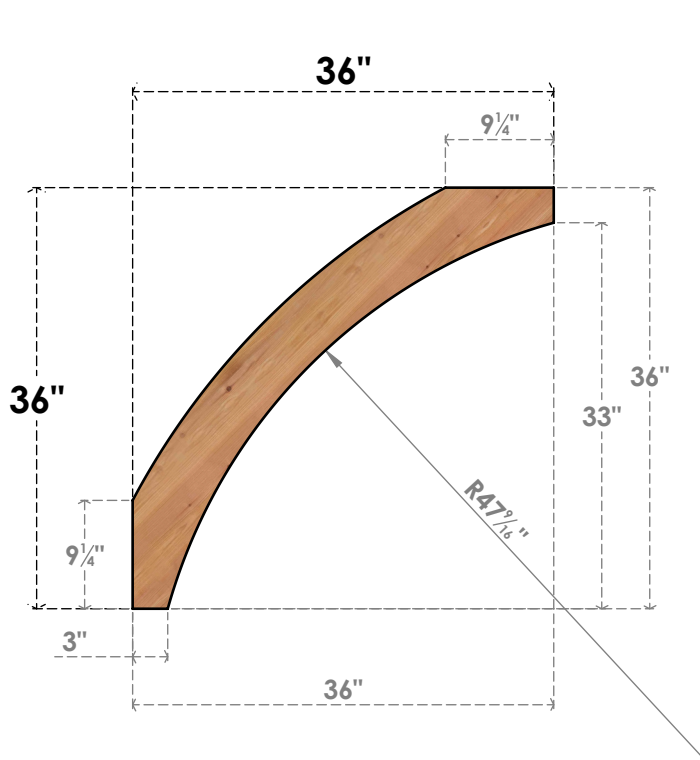

# BRC06X36X36THR00SWR

5 1/2"W X 36"D X 36"H THORTON SMOOTH BRACE, WESTERN RED CEDAR

**SIDE**

**FRONT**

EKENA MILLWORK  
2300 WEST MAIN ST.  
CLARKSVILLE, TX 75426  
TOLL FREE: 866-607-0453  
WWW.EKENAMILLWORK.COM