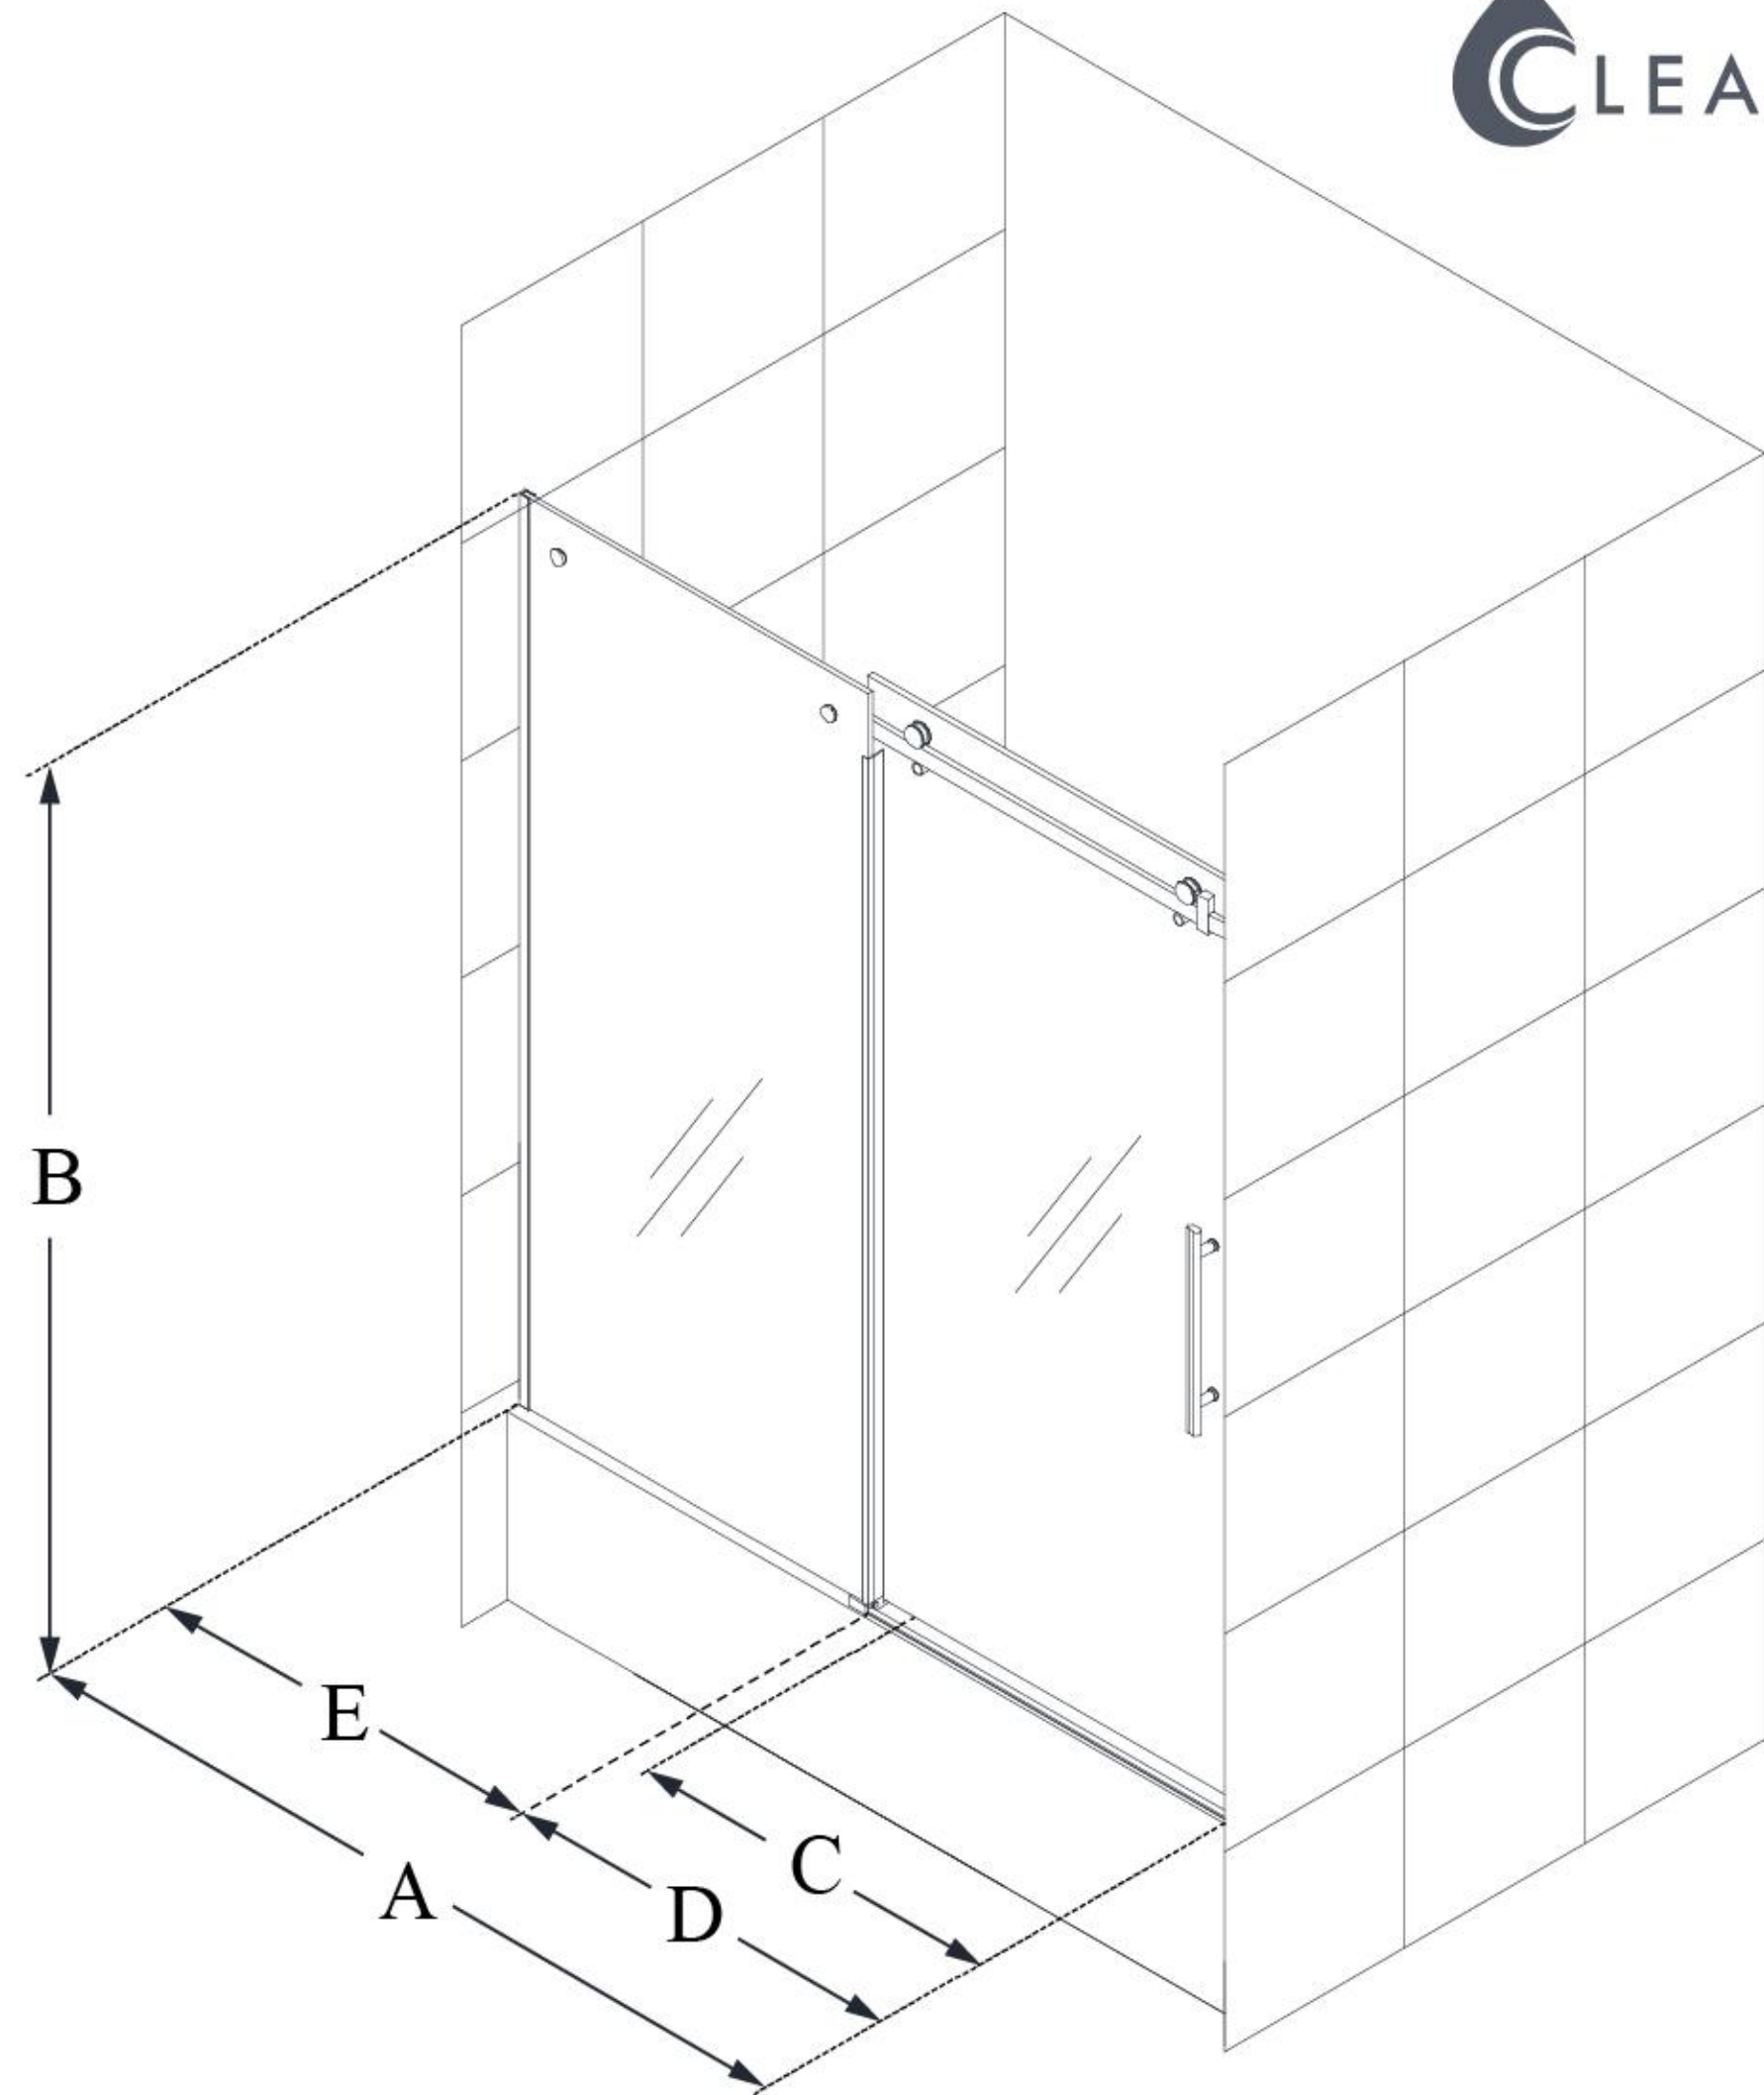

MODEL NUMBER
64LW58581007

**CONFIGURATION
DIMENSIONS:**

A: MODEL WIDTH
56 - 60 in.

B: MODEL HEIGHT
58 in.

C: ACCESS WIDTH
22 - 26 in.

C2: ACCESS HEIGHT
54 3/8 in.

D: DOOR WIDTH
32 in.

E: INLINE PANEL WIDTH
28 7/8 in.

CUSTOMIZATION:
No

**MINIMUM THRESHOLD
REQUIRED**
2 1/4 in.

DRILLING REQUIRED
Yes

STUDS REQUIRED
Yes