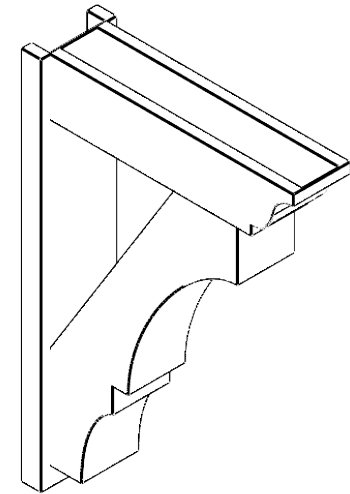

ITEM NUMBER: OUTUROC060X080X28000X40000X060X020X060BOA04RCPR

6"W TOP X 8"W BACK X 28"D X 40"H X 6"T TOP X 2"T BACK TIMBERTHANE ROUGH CEDAR BALBOA FAUX WOOD OPEN OUTLOOKER, TRADITIONAL TOP AND BLOCK BACK, 6"W CLOSED BRACE, PRIMED TAN

SIDE PROFILE

FRONT PROFILE

ISOMETRIC

GENERATED DATE : 07/05/2023

EKENA MILLWORK
2300 WEST MAIN ST.
CLARKSVILLE, TX 75426
TOLL FREE: 866-607-0453
WWW.EKENAMILLWORK.COM

NOTES

1. INSTALLATION TO BE COMPLETED IN ACCORDANCE WITH MANUFACTURER'S SPECIFICATIONS.
2. DRAWING MAY NOT BE TO SCALE
3. THIS DRAWING IS INTENDED FOR DESIGN AND PLANNING PURPOSES ONLY.
4. ALL INFORMATION CONTAINED HEREIN WAS CURRENT AT THE TIME OF DEVELOPMENT BUT MUST BE REVIEWED AND APPROVED BY THE PRODUCT MANUFACTURER TO BE CONSIDERED ACCURATE.
5. TIMBERTHANE ARCHITECTURAL PRODUCTS ARE MADE FROM HIGH DENSITY URETHANE AND COME FACTORY PRIMED