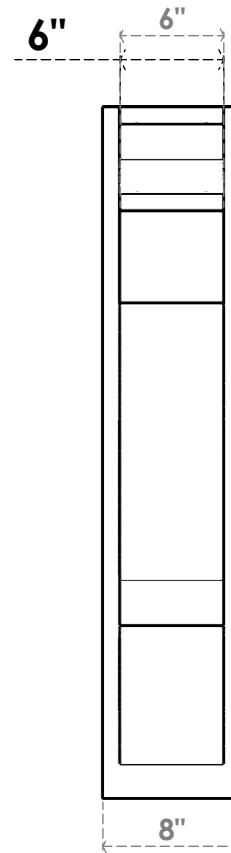

ITEM NUMBER: OUTUROC060X080X28000X40000X060X020X060BOA04RCPR

6"W TOP X 8"W BACK X 28"D X 40"H X 6"T TOP X 2"T BACK TIMBERTHANE ROUGH CEDAR BALBOA FAUX WOOD OPEN OUTLOOKER, TRADITIONAL TOP AND BLOCK BACK, 6"W CLOSED BRACE, PRIMED TAN

SIDE PROFILE

FRONT PROFILE

ISOMETRIC

GENERATED DATE : 07/05/2023

EKENA MILLWORK
2300 WEST MAIN ST.
CLARKSVILLE, TX 75426
TOLL FREE: 866-607-0453
WWW.EKENAMILLWORK.COM

NOTES

1. INSTALLATION TO BE COMPLETED IN ACCORDANCE WITH MANUFACTURER'S SPECIFICATIONS.
2. DRAWING MAY NOT BE TO SCALE
3. THIS DRAWING IS INTENDED FOR DESIGN AND PLANNING PURPOSES ONLY.
4. ALL INFORMATION CONTAINED HEREIN WAS CURRENT AT THE TIME OF DEVELOPMENT BUT MUST BE REVIEWED AND APPROVED BY THE PRODUCT MANUFACTURER TO BE CONSIDERED ACCURATE.
5. TIMBERTHANE ARCHITECTURAL PRODUCTS ARE MADE FROM HIGH DENSITY URETHANE AND COME FACTORY PRIMED