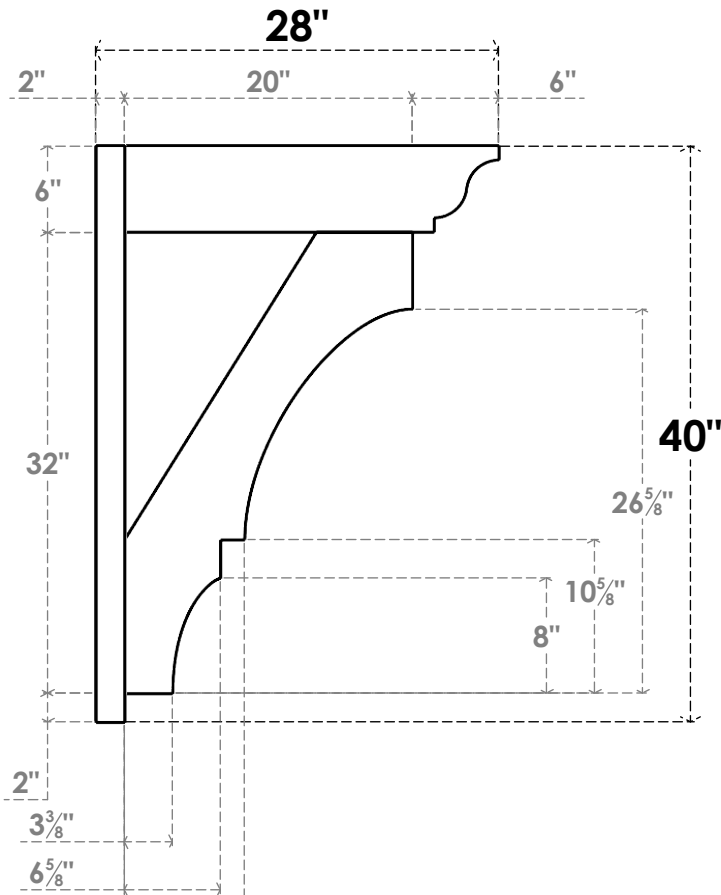

ITEM NUMBER: OUTUROC060X080X28000X40000X060X020X060BOA04RCPR

6"W TOP X 8"W BACK X 28"D X 40"H X 6"T TOP X 2"T BACK TIMBERTHANE ROUGH CEDAR BALBOA FAUX WOOD OPEN OUTLOOKER, TRADITIONAL TOP AND BLOCK BACK, 6"W CLOSED BRACE, PRIMED TAN

SIDE PROFILE

FRONT PROFILE

ISOMETRIC

GENERATED DATE : 07/05/2023

EKENA MILLWORK
2300 WEST MAIN ST.
CLARKSVILLE, TX 75426
TOLL FREE: 866-607-0453
WWW.EKENAMILLWORK.COM

NOTES

1. INSTALLATION TO BE COMPLETED IN ACCORDANCE WITH MANUFACTURER'S SPECIFICATIONS.
2. DRAWING MAY NOT BE TO SCALE
3. THIS DRAWING IS INTENDED FOR DESIGN AND PLANNING PURPOSES ONLY.
4. ALL INFORMATION CONTAINED HEREIN WAS CURRENT AT THE TIME OF DEVELOPMENT BUT MUST BE REVIEWED AND APPROVED BY THE PRODUCT MANUFACTURER TO BE CONSIDERED ACCURATE.
5. TIMBERTHANE ARCHITECTURAL PRODUCTS ARE MADE FROM HIGH DENSITY URETHANE AND COME FACTORY PRIMED