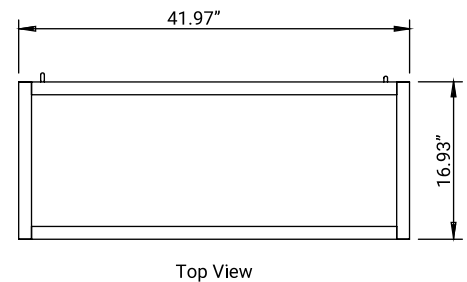

Technical Specs

Dimensions & Weight

Height	28"
Length	42"
Width	16.9"
Weight lbs.	71"
Interior Heigh	24.7"
Interior Depth	14.2"
Interior Width	39.2"

Features & Materials

Legs Adjustable	No
Color	Light Brown
Exterior Material	Wood and Glass
Glass Type	Tempered
Shelf Material Type	Glass
Wood Type	Ash
Number of Tiers	3
Individual Shelf Capacity	22 lbs.
Number of Doors	2
Door Style	Sliding
Self Serve	No
Cleaning	Cloth
Legs Material	Silicon
Assembly Required	No

Plan View

718-576-6342
info@koolmore.com