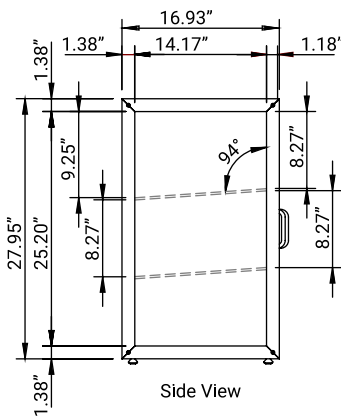

Technical Specs

Dimensions & Weight

Height	28"
Length	42"
Width	16.9"
Weight lbs.	71"
Interior Heigh	24.7"
Interior Depth	14.2"
Interior Width	39.2"

Features & Materials

Legs Adjustable	No
Color	Light Brown
Exterior Material	Wood and Glass
Glass Type	Tempered
Shelf Material Type	Glass
Wood Type	Ash
Number of Tiers	3
Individual Shelf Capacity	22 lbs.
Number of Doors	2
Door Style	Sliding
Self Serve	No
Cleaning	Cloth
Legs Material	Silicon
Assembly Required	No

Plan View

718-576-6342
info@koolmore.com