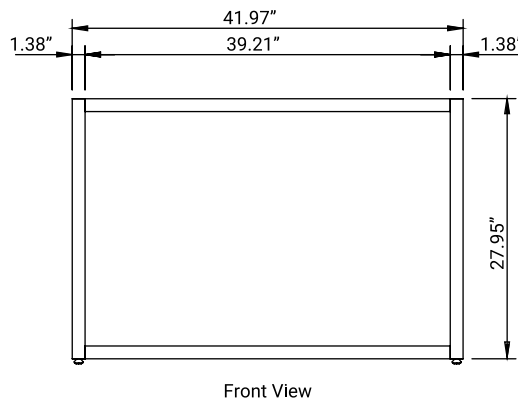

Technical Specs

Dimensions & Weight

Height	28"
Length	42"
Width	16.9"
Weight lbs.	71"
Interior Heigh	24.7"
Interior Depth	14.2"
Interior Width	39.2"

Features & Materials

Legs Adjustable	No
Color	Light Brown
Exterior Material	Wood and Glass
Glass Type	Tempered
Shelf Material Type	Glass
Wood Type	Ash
Number of Tiers	3
Individual Shelf Capacity	22 lbs.
Number of Doors	2
Door Style	Sliding
Self Serve	No
Cleaning	Cloth
Legs Material	Silicon
Assembly Required	No

Plan View

718-576-6342
info@koolmore.com