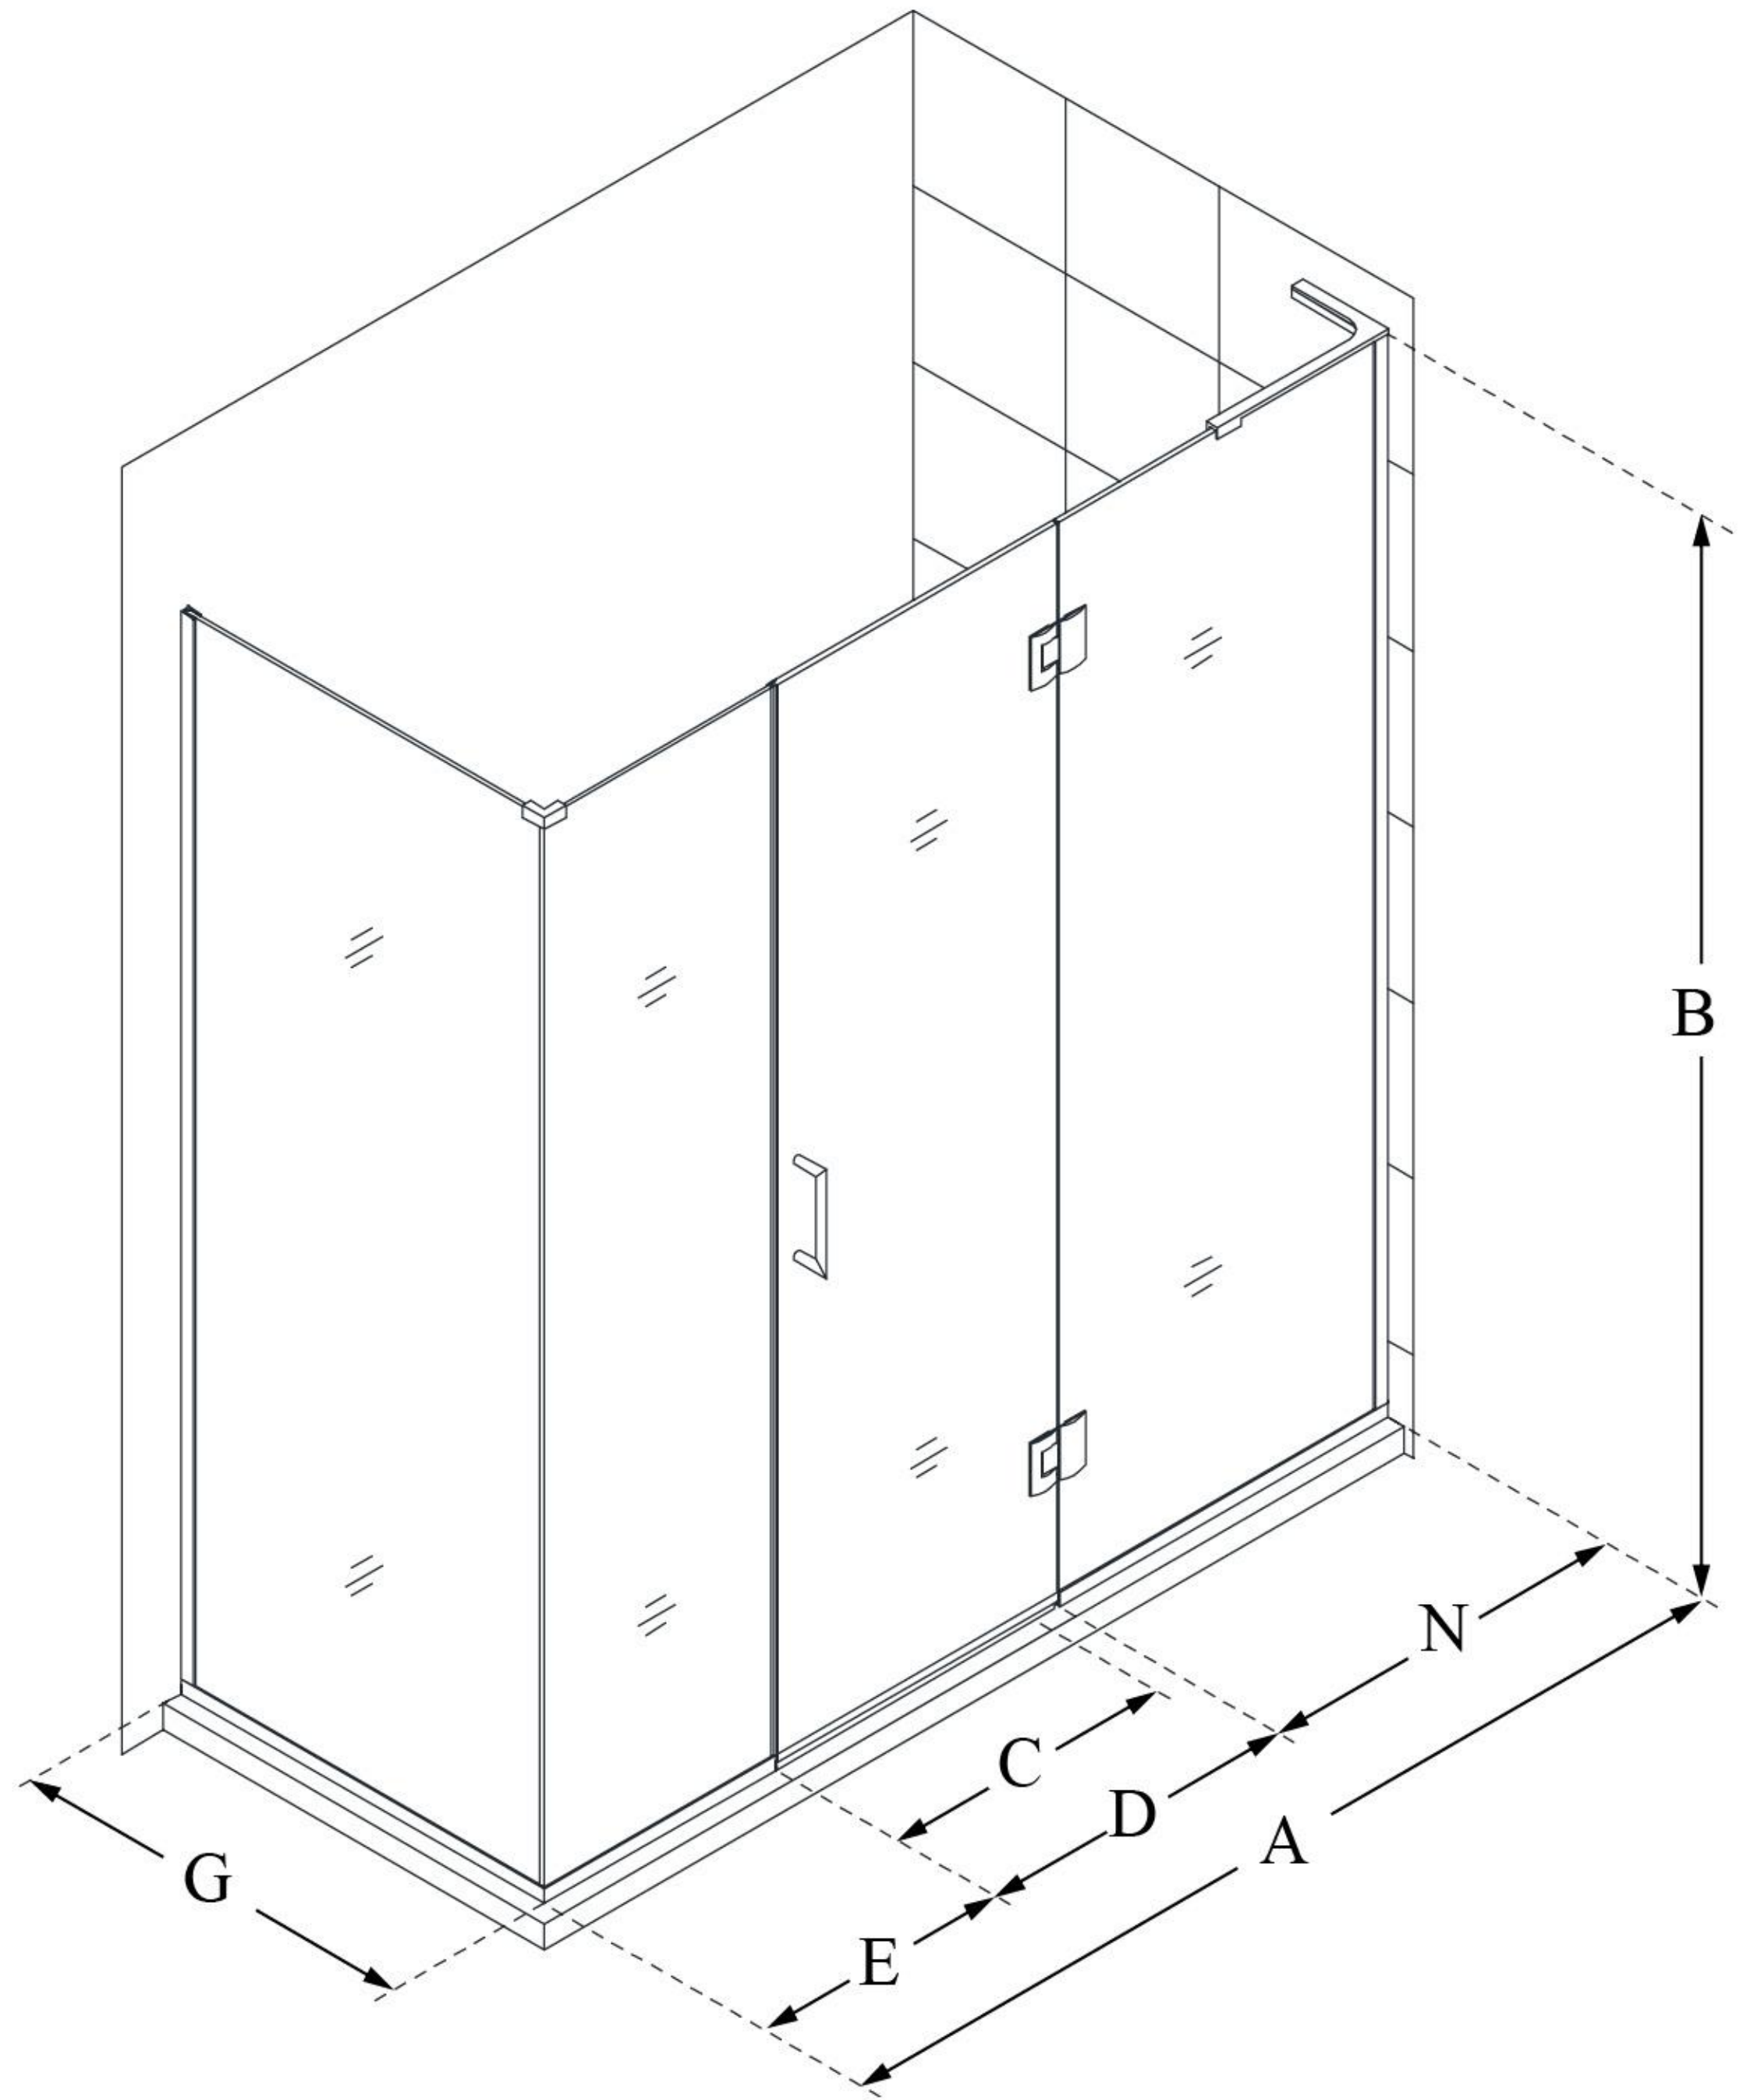

MODEL INFORMATION

E3280634

UNIDOOR-X

DreamLine Unidoor-X 58 in. W x
34 3/8 in. D x 72 in. H Frameless
Hinged Shower Enclosure, Clear
Glass

SWING DOOR

CONFIGURATION DIMENSIONS:

A: 58 in.

MODEL WIDTH

B: 72 in.

MODEL HEIGHT

C: 27 in.

ACCESS WIDTH

D: 28 in.

DOOR WIDTH

E: 6 in.

INLINE PANEL WIDTH

G: 34 3/8 in.

RETURN PANEL WIDTH

N: 24 in.

HINGE PANEL WIDTH

DreamLine reserves the right to update or modify the hardware or materials pictured without prior notice for the purpose of product improvement and customer satisfaction.