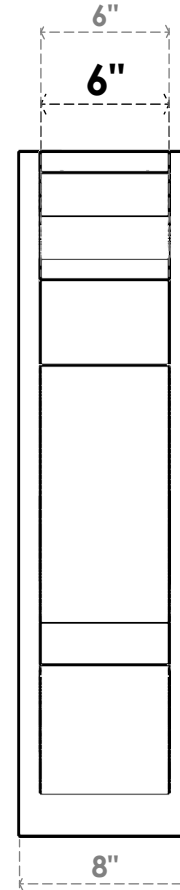

ITEM NUMBER: OUTUROC060X080X32000X32000X060X020X060BOA04RCPR

6"W TOP X 8"W BACK X 32"D X 32"H X 6"T TOP X 2"T BACK TIMBERTHANE ROUGH CEDAR BALBOA FAUX WOOD OPEN OUTLOOKER, TRADITIONAL TOP AND BLOCK BACK, 6"W CLOSED BRACE, PRIMED TAN

ISOMETRIC

GENERATED DATE : 07/05/2023

EKENA MILLWORK
2300 WEST MAIN ST.
CLARKSVILLE, TX 75426
TOLL FREE: 866-607-0453
WWW.EKENAMILLWORK.COM

NOTES

1. INSTALLATION TO BE COMPLETED IN ACCORDANCE WITH MANUFACTURER'S SPECIFICATIONS.
2. DRAWING MAY NOT BE TO SCALE
3. THIS DRAWING IS INTENDED FOR DESIGN AND PLANNING PURPOSES ONLY.
4. ALL INFORMATION CONTAINED HEREIN WAS CURRENT AT THE TIME OF DEVELOPMENT BUT MUST BE REVIEWED AND APPROVED BY THE PRODUCT MANUFACTURER TO BE CONSIDERED ACCURATE.
5. TIMBERTHANE ARCHITECTURAL PRODUCTS ARE MADE FROM HIGH DENSITY URETHANE AND COME FACTORY PRIMED