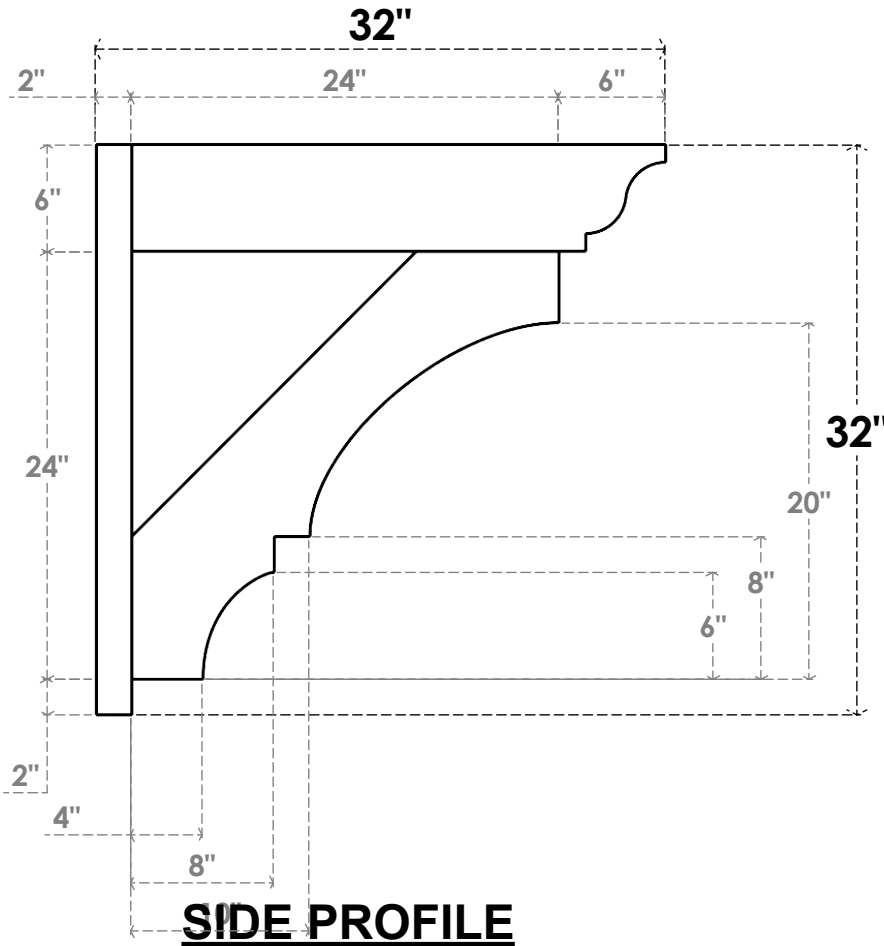

ITEM NUMBER: OUTUROC060X080X32000X32000X060X020X060BOA04RCPR

6"W TOP X 8"W BACK X 32"D X 32"H X 6"T TOP X 2"T BACK TIMBERTHANE ROUGH CEDAR BALBOA FAUX WOOD OPEN OUTLOOKER, TRADITIONAL TOP AND BLOCK BACK, 6"W CLOSED BRACE, PRIMED TAN

ISOMETRIC

GENERATED DATE : 07/05/2023

EKENA MILLWORK
2300 WEST MAIN ST.
CLARKSVILLE, TX 75426
TOLL FREE: 866-607-0453
WWW.EKENAMILLWORK.COM

NOTES

1. INSTALLATION TO BE COMPLETED IN ACCORDANCE WITH MANUFACTURER'S SPECIFICATIONS.
2. DRAWING MAY NOT BE TO SCALE
3. THIS DRAWING IS INTENDED FOR DESIGN AND PLANNING PURPOSES ONLY.
4. ALL INFORMATION CONTAINED HEREIN WAS CURRENT AT THE TIME OF DEVELOPMENT BUT MUST BE REVIEWED AND APPROVED BY THE PRODUCT MANUFACTURER TO BE CONSIDERED ACCURATE.
5. TIMBERTHANE ARCHITECTURAL PRODUCTS ARE MADE FROM HIGH DENSITY URETHANE AND COME FACTORY PRIMED