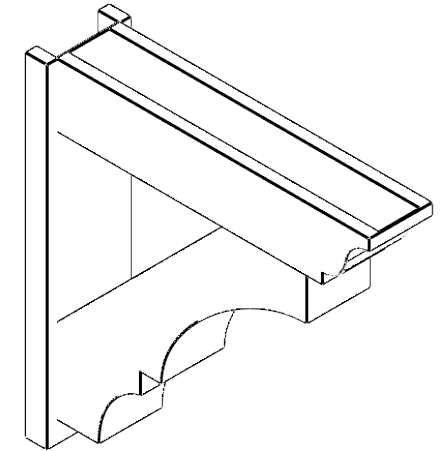

ITEM NUMBER: OUTUROC060X080X32000X32000X060X020X060BOA04RCPR

6"W TOP X 8"W BACK X 32"D X 32"H X 6"T TOP X 2"T BACK TIMBERTHANE ROUGH CEDAR BALBOA FAUX WOOD OPEN OUTLOOKER, TRADITIONAL TOP AND BLOCK BACK, 6"W CLOSED BRACE, PRIMED TAN

ISOMETRIC

GENERATED DATE : 07/05/2023

EKENA MILLWORK
2300 WEST MAIN ST.
CLARKSVILLE, TX 75426
TOLL FREE: 866-607-0453
WWW.EKENAMILLWORK.COM

NOTES

1. INSTALLATION TO BE COMPLETED IN ACCORDANCE WITH MANUFACTURER'S SPECIFICATIONS.
2. DRAWING MAY NOT BE TO SCALE
3. THIS DRAWING IS INTENDED FOR DESIGN AND PLANNING PURPOSES ONLY.
4. ALL INFORMATION CONTAINED HEREIN WAS CURRENT AT THE TIME OF DEVELOPMENT BUT MUST BE REVIEWED AND APPROVED BY THE PRODUCT MANUFACTURER TO BE CONSIDERED ACCURATE.
5. TIMBERTHANE ARCHITECTURAL PRODUCTS ARE MADE FROM HIGH DENSITY URETHANE AND COME FACTORY PRIMED