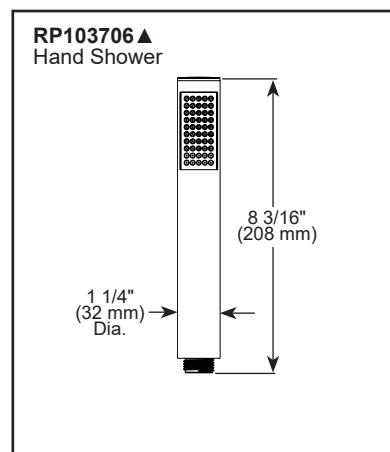

see what Delta can do™

SHOWER FAUCET TRIM

■ Shower Trim with Two Function Diverter

FEATURES:

- Touch-Clean® Spray Holes

STANDARD SPECIFICATIONS

- Max. flow rate of shower head and hand shower 1.75 gpm @ 80 psi, 6.6 L/min @ 552 kPa
- Monitor® 14 Series pressure balanced single function bath mixing valve trim
- Two function diverter
- Main control utilizes single-function pressure balanced cartridge
- Maintains a balanced pressure of hot and cold water even when a valve is turned on or off elsewhere in the system
- For use with MultiChoice® Universal rough valve body (R22000 Series)
- Back-to-back installation capability
- Field adjustable means to limit handle rotation into hot water zone
- Top handle controls diverter functions; bottom handle controls on/off and temperature
- Bottom handle 120° maximum rotation
- All parts replaceable from the front of the valve
- Maximum system flow rate 5.0 gpm @ 60 psi with R22000
- Cartridges included
- Note: This trim is not compatible with 3 function non-shared or 6 function diverter cartridges