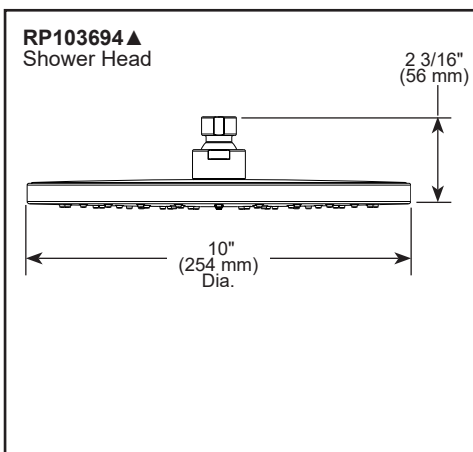

see what Delta can do™

SHOWER FAUCET TRIM

■ Shower Trim with Two Function Diverter

FEATURES:

- Touch-Clean® Spray Holes

STANDARD SPECIFICATIONS

- Max. flow rate of shower head and hand shower 1.75 gpm @ 80 psi, 6.6 L/min @ 552 kPa
- Monitor® 14 Series pressure balanced single function bath mixing valve trim
- Two function diverter
- Main control utilizes single-function pressure balanced cartridge
- Maintains a balanced pressure of hot and cold water even when a valve is turned on or off elsewhere in the system
- For use with MultiChoice® Universal rough valve body (R22000 Series)
- Back-to-back installation capability
- Field adjustable means to limit handle rotation into hot water zone
- Top handle controls diverter functions; bottom handle controls on/off and temperature
- Bottom handle 120° maximum rotation
- All parts replaceable from the front of the valve
- Maximum system flow rate 5.0 gpm @ 60 psi with R22000
- Cartridges included
- Note: This trim is not compatible with 3 function non-shared or 6 function diverter cartridges