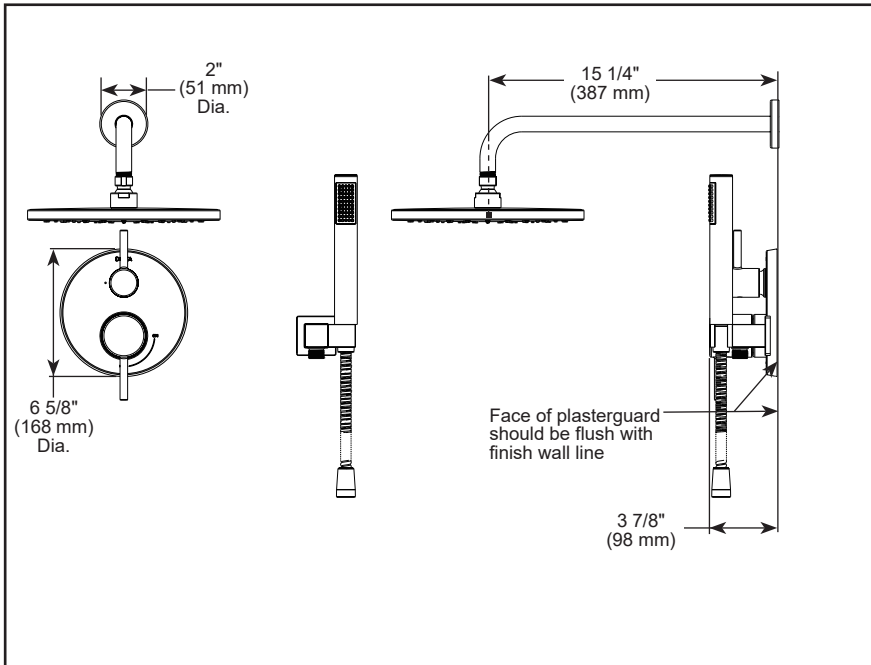

see what Delta can do™

SHOWER FAUCET TRIM

■ Shower Trim with Two Function Diverter

FEATURES:

- Touch-Clean® Spray Holes

STANDARD SPECIFICATIONS

- Max. flow rate of shower head and hand shower 1.75 gpm @ 80 psi, 6.6 L/min @ 552 kPa
- Monitor® 14 Series pressure balanced single function bath mixing valve trim
- Two function diverter
- Main control utilizes single-function pressure balanced cartridge
- Maintains a balanced pressure of hot and cold water even when a valve is turned on or off elsewhere in the system
- For use with MultiChoice® Universal rough valve body (R22000 Series)
- Back-to-back installation capability
- Field adjustable means to limit handle rotation into hot water zone
- Top handle controls diverter functions; bottom handle controls on/off and temperature
- Bottom handle 120° maximum rotation
- All parts replaceable from the front of the valve
- Maximum system flow rate 5.0 gpm @ 60 psi with R22000
- Cartridges included
- Note: This trim is not compatible with 3 function non-shared or 6 function diverter cartridges

COMPLIES WITH:

- ASME A112.18.1 / CSA B125.1
- ASSE 1016 / ASME A112.1016 / CSA B125.16
- ♿ ICC/ANSI A117.1 - Valve control only
- EPA WaterSense®

▲ Designate Proper Finish Suffix

Delta Faucet Company reserves the right (1) to make changes in specifications and materials, and (2) to change or discontinue models, both without notice or obligation. Dimensions are for reference only. See current full-line price book or www.deltafaucet.com for finish options and product availability.