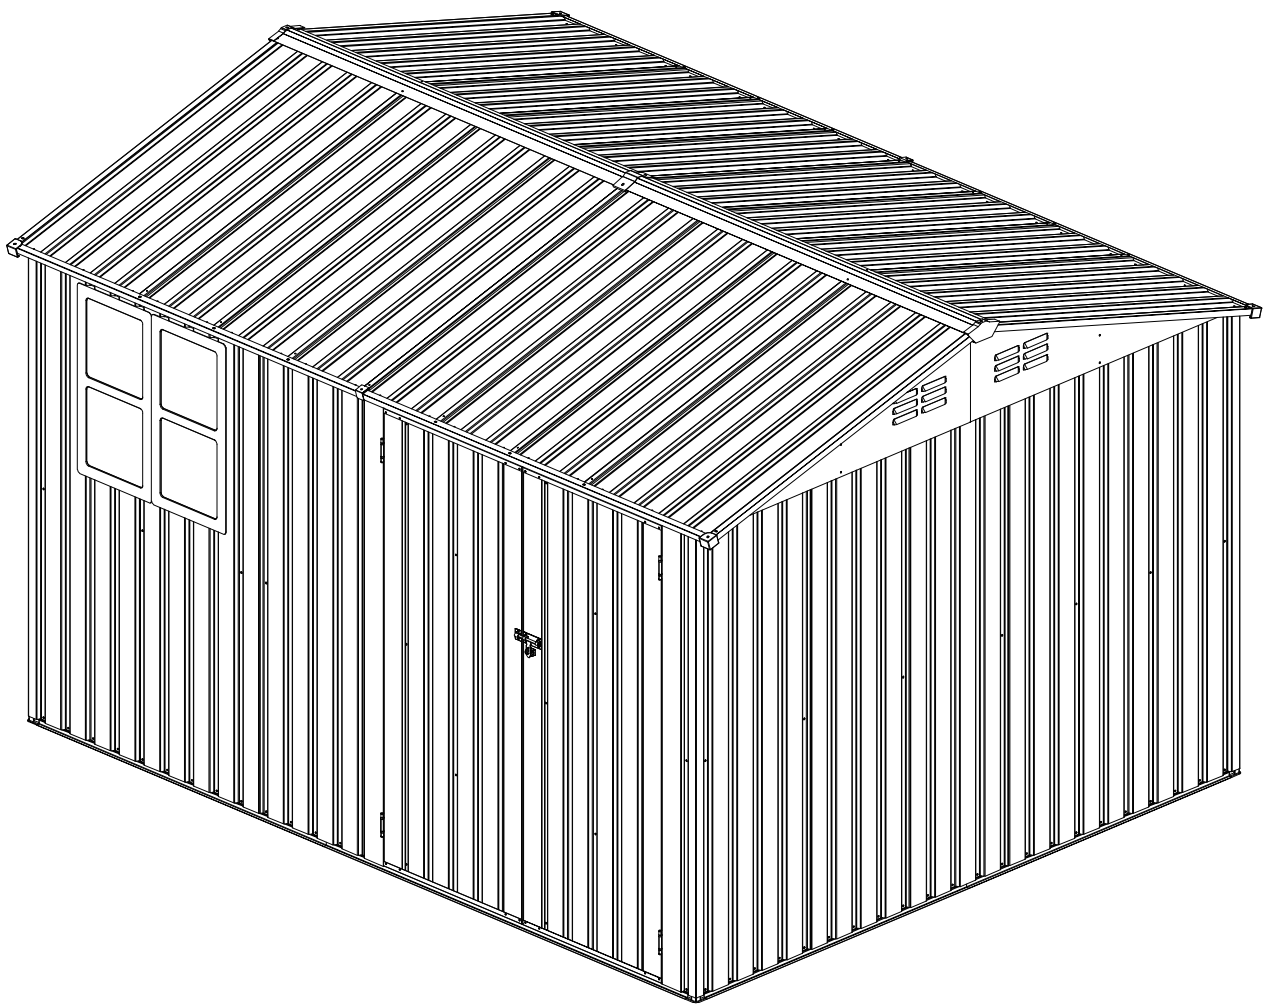

Metal Storage Shed

Product ID. 7AAG7

Scan for Support
support@garvee.com

Distributed by
GARVEE.com

NO.	PART.	Qty.
1L	 1243. 1mm	1
1R	 1564. 1mm	1
2L	 1136. 1mm	2
2R	 1136. 1mm	2
3L	 1457. 1mm	1
3R	 1350. 1mm	1
4B	 200mm	4
5	 1510mm	4
6L	 1249. 8mm	1
6R	 1570. 8mm	1
7F	 1142. 8mm	2
7B	 1142. 8mm	2
8L	 1410. 2mm	1
8R	 1410. 2mm	1