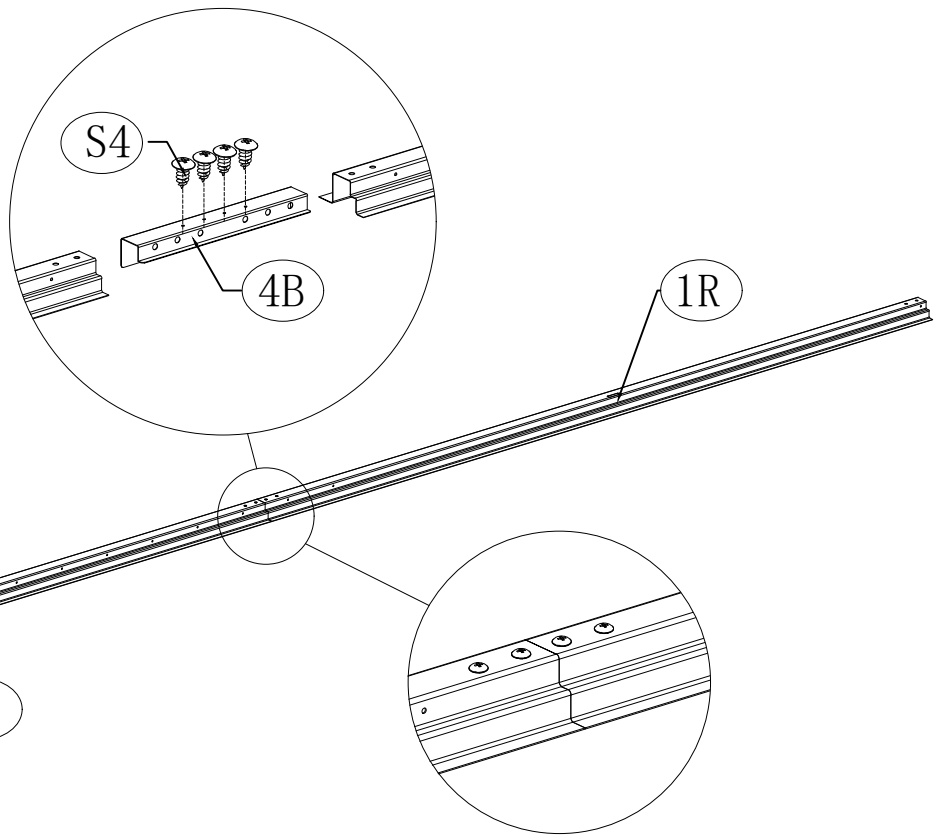

Metal Storage Shed

Product ID. 7AAG7

Scan for Support
support@garvee.com

Distributed by
GARVEE.com

NO.	PART.	Qty.
1L	 1243. 1mm	1
1R	 1564. 1mm	1
2L	 1136. 1mm	2
2R	 1136. 1mm	2
3L	 1457. 1mm	1
3R	 1350. 1mm	1
4B	 200mm	4
5	 1510mm	4
6L	 1249. 8mm	1
6R	 1570. 8mm	1
7F	 1142. 8mm	2
7B	 1142. 8mm	2
8L	 1410. 2mm	1
8R	 1410. 2mm	1

NO.	PART.	Qty.
9B	 1453. 5mm	2
10	 4	4
11A	 240mm	3
11C	 240mm	3
11F	 320mm	2
11B	 320mm	2
15	 877. 4mm	4
16	 1542mm	2
18L	 1560mm	1
18R	 1560mm	1
18	 1500mm	2
19L	 1500mm	2
19R	 1500mm	2
20	 1230mm	4

NO.	PART.	Qty.
21	 598mm	4
21L		2
21R		2
22	 1542mm	1
23	 1542mm	1
25B	 1453.5mm	4
27A	 165mm	4
36	 1560mm	1
W1	 1560mm	1
W3	 1560mm	8
W5	 1560mm	12
W7	 1560mm	4
C3	 1560mm	1
C4	 1560mm	1

NO.	PART.	Qty.
W12	 1222mm	12
W15	 1222mm	4
M1	 1540mm	2
C		4
F		4
F4		4
F5		2
F7		142
F8		36
F9		2
F10		2
F12		2
F13		2
F14		2

NO.	PART.	Qty.
1L	 1243.1mm	1
1R	 1564.1mm	1
4B	 200mm	1
S4		4

NO.	PART.	Qty.
3L	 1457.1mm	1
3R	 1350.1mm	1
4B	 200mm	1
S4		4

NO.	PART.	Qty.
2L	 1136, 1mm	2
2R	 1136, 1mm	2
4B	 200mm	2
S4		8

X2

NO.	PART.	Qty.
C		4
S4		16