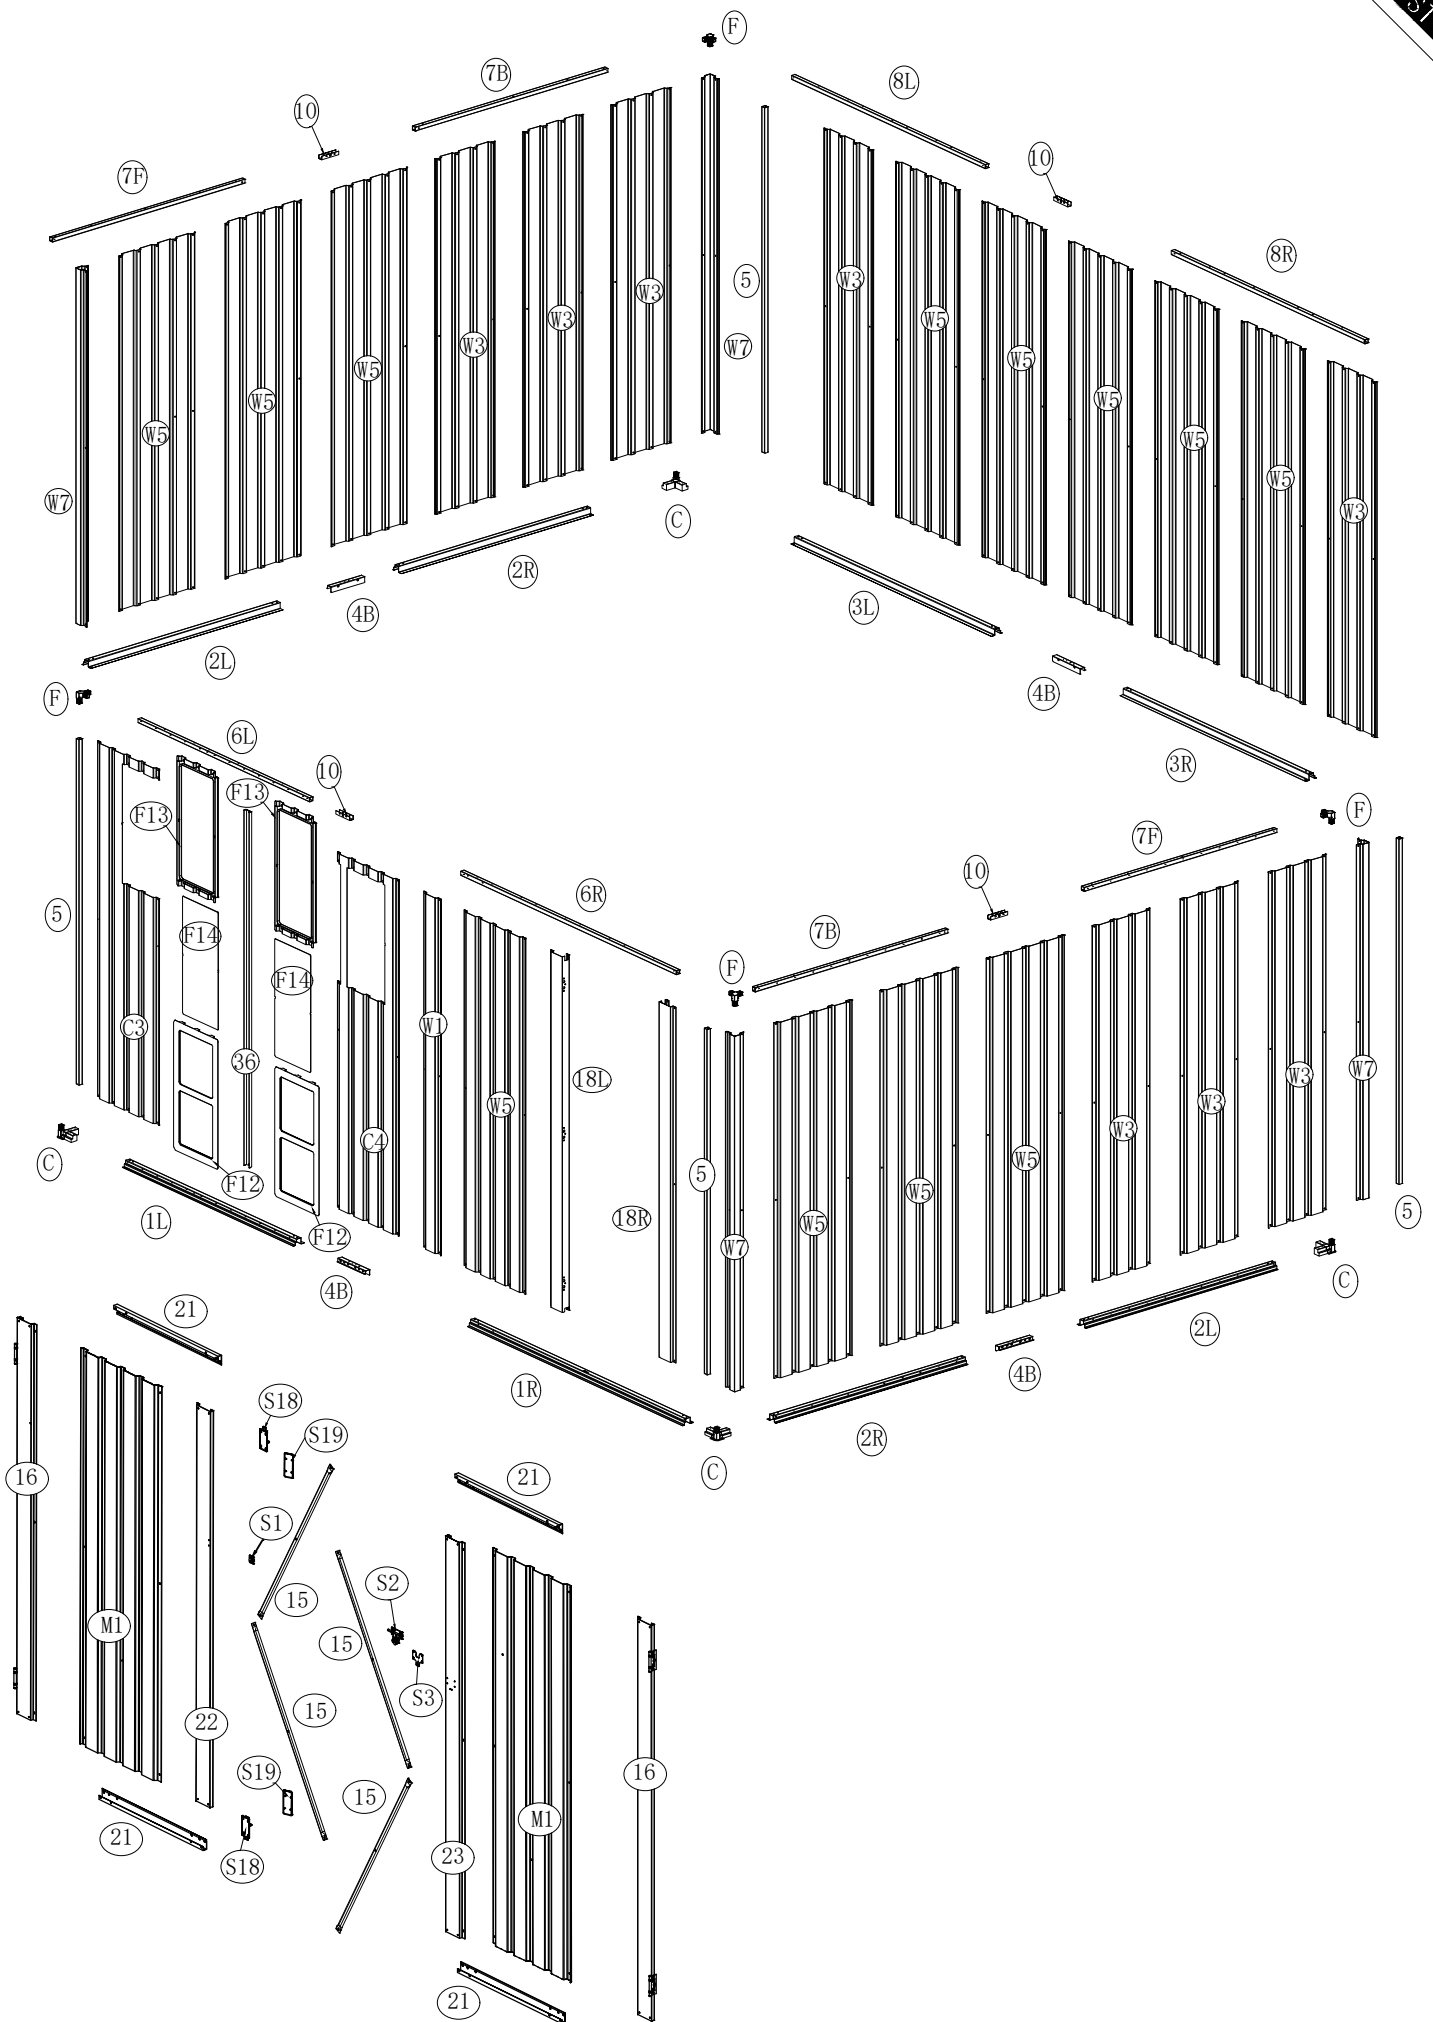

Metal Storage Shed

Product ID. 7AAG7

Scan for Support
support@garvee.com

Distributed by
GARVEE.com

NO.	PART.	Qty.
1L	 1243. 1mm	1
1R	 1564. 1mm	1
2L	 1136. 1mm	2
2R	 1136. 1mm	2
3L	 1457. 1mm	1
3R	 1350. 1mm	1
4B	 200mm	4
5	 1510mm	4
6L	 1249. 8mm	1
6R	 1570. 8mm	1
7F	 1142. 8mm	2
7B	 1142. 8mm	2
8L	 1410. 2mm	1
8R	 1410. 2mm	1

NO.	PART.	Qty.
9B	 1453. 5mm	2
10	 4	4
11A	 240mm	3
11C	 240mm	3
11F	 320mm	2
11B	 320mm	2
15	 877. 4mm	4
16	 1542mm	2
18L	 1560mm	1
18R	 1560mm	1
18	 1500mm	2
19L	 1500mm	2
19R	 1500mm	2
20	 1230mm	4

NO.	PART.	Qty.
21	 598mm	4
21L		2
21R		2
22	 1542mm	1
23	 1542mm	1
25B	 1453.5mm	4
27A	 165mm	4
36	 1560mm	1
W1	 1560mm	1
W3	 1560mm	8
W5	 1560mm	12
W7	 1560mm	4
C3	 1560mm	1
C4	 1560mm	1

NO.	PART.	Qty.
W12	 1222mm	12
W15	 1222mm	4
M1	 1540mm	2
C		4
F		4
F4		4
F5		2
F7		142
F8		36
F9		2
F10		2
F12		2
F13		2
F14		2

NO.	PART.	Qty.
5	 1510mm	4

X4

NO.	PART.	Qty.
6L	 1249.8mm	1
6R	 1570.8mm	1
10		1
S4		4

NO.	PART.	Qty.
8L	 1410, 2mm	1
8R	 1410, 2mm	1
10		1
S4		4

NO.	PART.	Qty.
7F	 1142, 8mm	2
7B	 1142, 8mm	2
10		2
S4		8