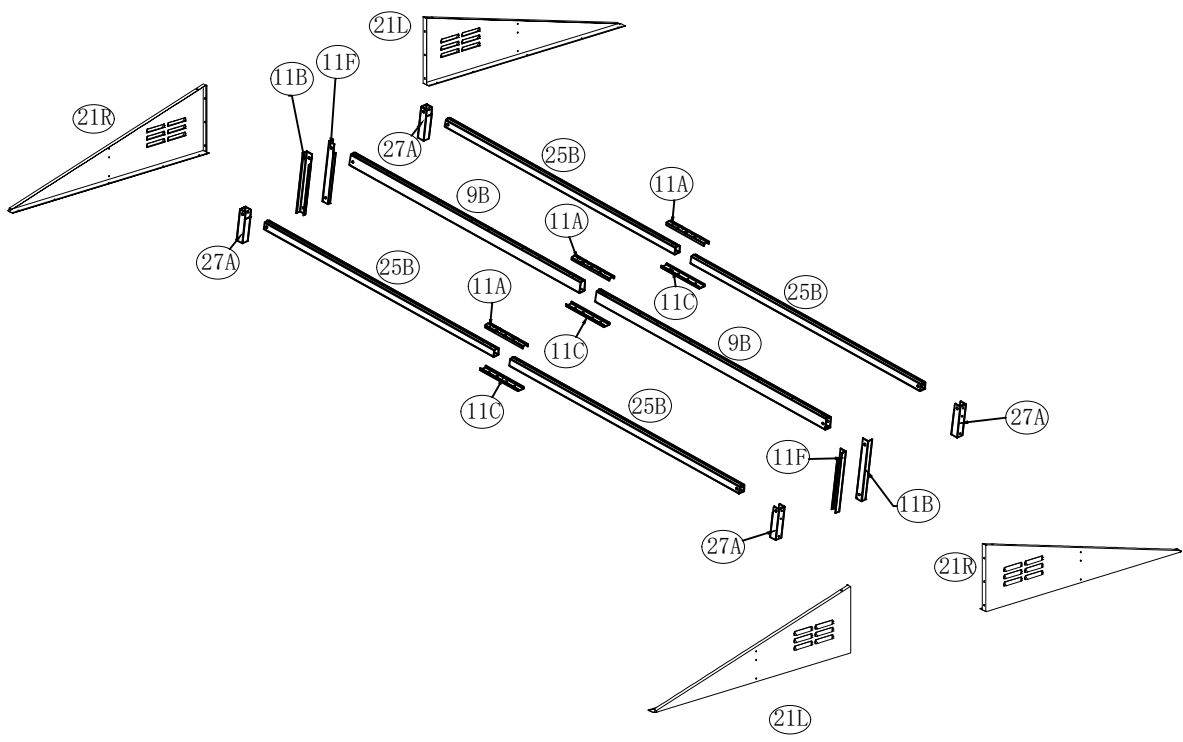

Metal Storage Shed

Product ID. 7AAG7

Scan for Support
support@garvee.com

Distributed by
GARVEE.com

NO.	PART.	Qty.
1L	 1243. 1mm	1
1R	 1564. 1mm	1
2L	 1136. 1mm	2
2R	 1136. 1mm	2
3L	 1457. 1mm	1
3R	 1350. 1mm	1
4B	 200mm	4
5	 1510mm	4
6L	 1249. 8mm	1
6R	 1570. 8mm	1
7F	 1142. 8mm	2
7B	 1142. 8mm	2
8L	 1410. 2mm	1
8R	 1410. 2mm	1

NO.	PART.	Qty.
9B	 1453. 5mm	2
10	 4	4
11A	 240mm	3
11C	 240mm	3
11F	 320mm	2
11B	 320mm	2
15	 877. 4mm	4
16	 1542mm	2
18L	 1560mm	1
18R	 1560mm	1
18	 1500mm	2
19L	 1500mm	2
19R	 1500mm	2
20	 1230mm	4

NO.	PART.	Qty.
1L	 1243.1mm	1
1R	 1564.1mm	1
4B	 200mm	1
S4		4

NO.	PART.	Qty.
3L	 1457.1mm	1
3R	 1350.1mm	1
4B	 200mm	1
S4		4

NO.	PART.	Qty.
2L	 1136, 1mm	2
2R	 1136, 1mm	2
4B	 200mm	2
S4		8

X2

NO.	PART.	Qty.
C		4
S4		16

NO.	PART.	Qty.
5	 1510mm	4

X4

NO.	PART.	Qty.
6L	 1249.8mm	1
6R	 1570.8mm	1
10		1
S4		4

NO.	PART.	Qty.
8L	 1410, 2mm	1
8R	 1410, 2mm	1
10		1
S4		4

NO.	PART.	Qty.
7F	 1142, 8mm	2
7B	 1142, 8mm	2
10		2
S4		8