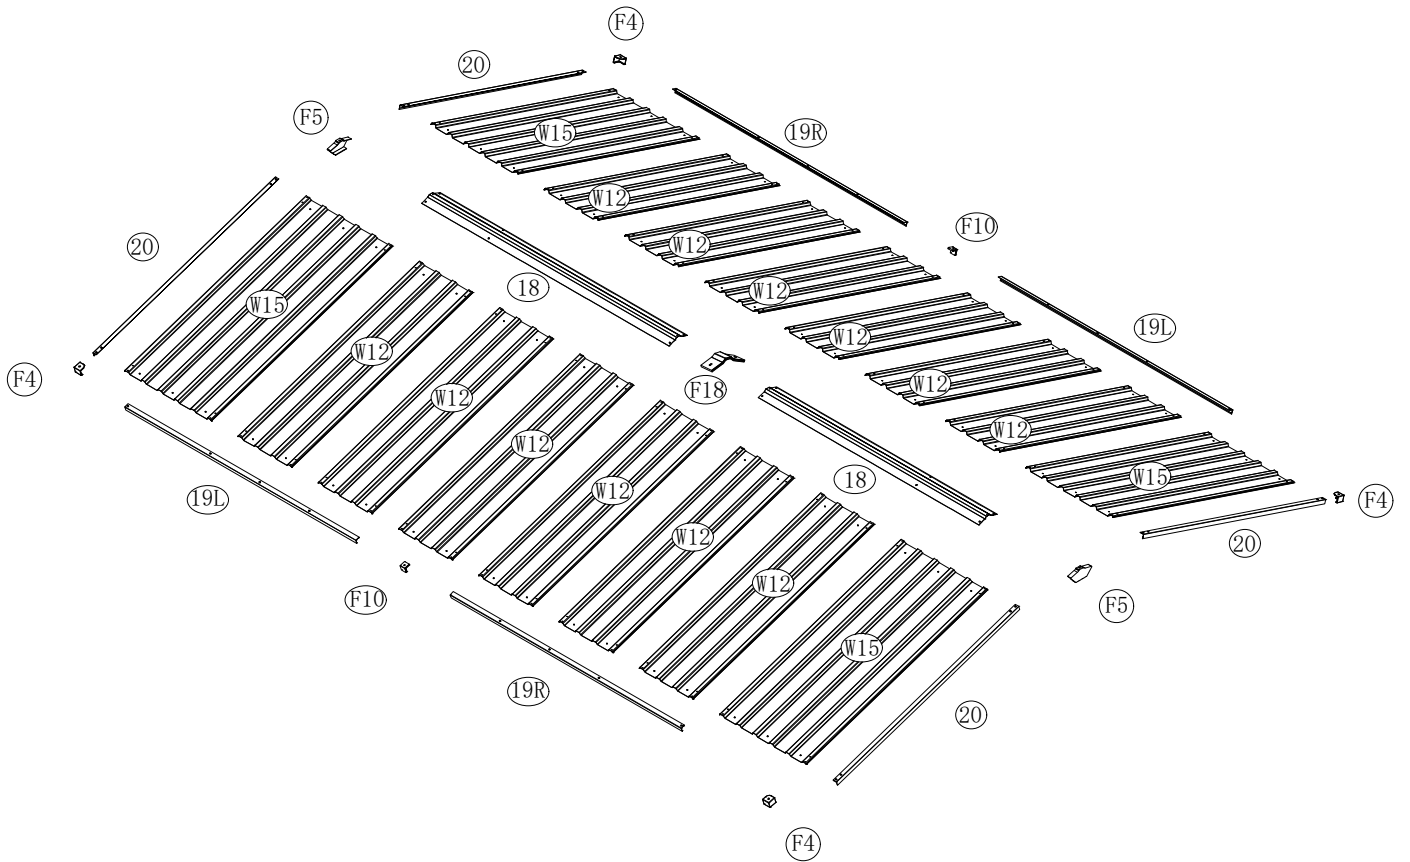

Metal Storage Shed

Product ID. 7AAG7

Scan for Support
support@garvee.com

Distributed by
GARVEE.com

NO.	PART.	Qty.
1L	 1243. 1mm	1
1R	 1564. 1mm	1
2L	 1136. 1mm	2
2R	 1136. 1mm	2
3L	 1457. 1mm	1
3R	 1350. 1mm	1
4B	 200mm	4
5	 1510mm	4
6L	 1249. 8mm	1
6R	 1570. 8mm	1
7F	 1142. 8mm	2
7B	 1142. 8mm	2
8L	 1410. 2mm	1
8R	 1410. 2mm	1

NO.	PART.	Qty.
9B	 1453. 5mm	2
10	 4	4
11A	 240mm	3
11C	 240mm	3
11F	 320mm	2
11B	 320mm	2
15	 877. 4mm	4
16	 1542mm	2
18L	 1560mm	1
18R	 1560mm	1
18	 1500mm	2
19L	 1500mm	2
19R	 1500mm	2
20	 1230mm	4

NO.	PART.	Qty.
20	 1230mm	4
S4		8
F7		8

NO.	PART.	Qty.
19L	 1500mm	2
19R	 1500mm	2
F4		4
F7		18
F10		2
S4		12
S8		6

NO.	PART.	Qty.
F8		36

NO.	PART.	Qty.
18	 1500mm	2
F5		2
S4		10
F7		10

NO.	PART.	Qty.
15	 877.4mm	2
16	 1542mm	1
22	 1542mm	1
M1	 1540mm	1
S6		3
S6A		3
S7		6
S1		1

NO.	PART.	Qty.
21	 598mm	2
S4		8

NO.	PART.	Qty.
S4		10
S18		2
S6		2
S6A		2
S7		4
S19	 138mm	2

NO.	PART.	Qty.
15	 877.4mm	2
16	 1542mm	1
23	 1542mm	1
M1	 1540mm	1
S2		1
S3		1
S6		7
S6A		3
S7		4

NO.	PART.	Qty.
21	 598mm	2
S4		8