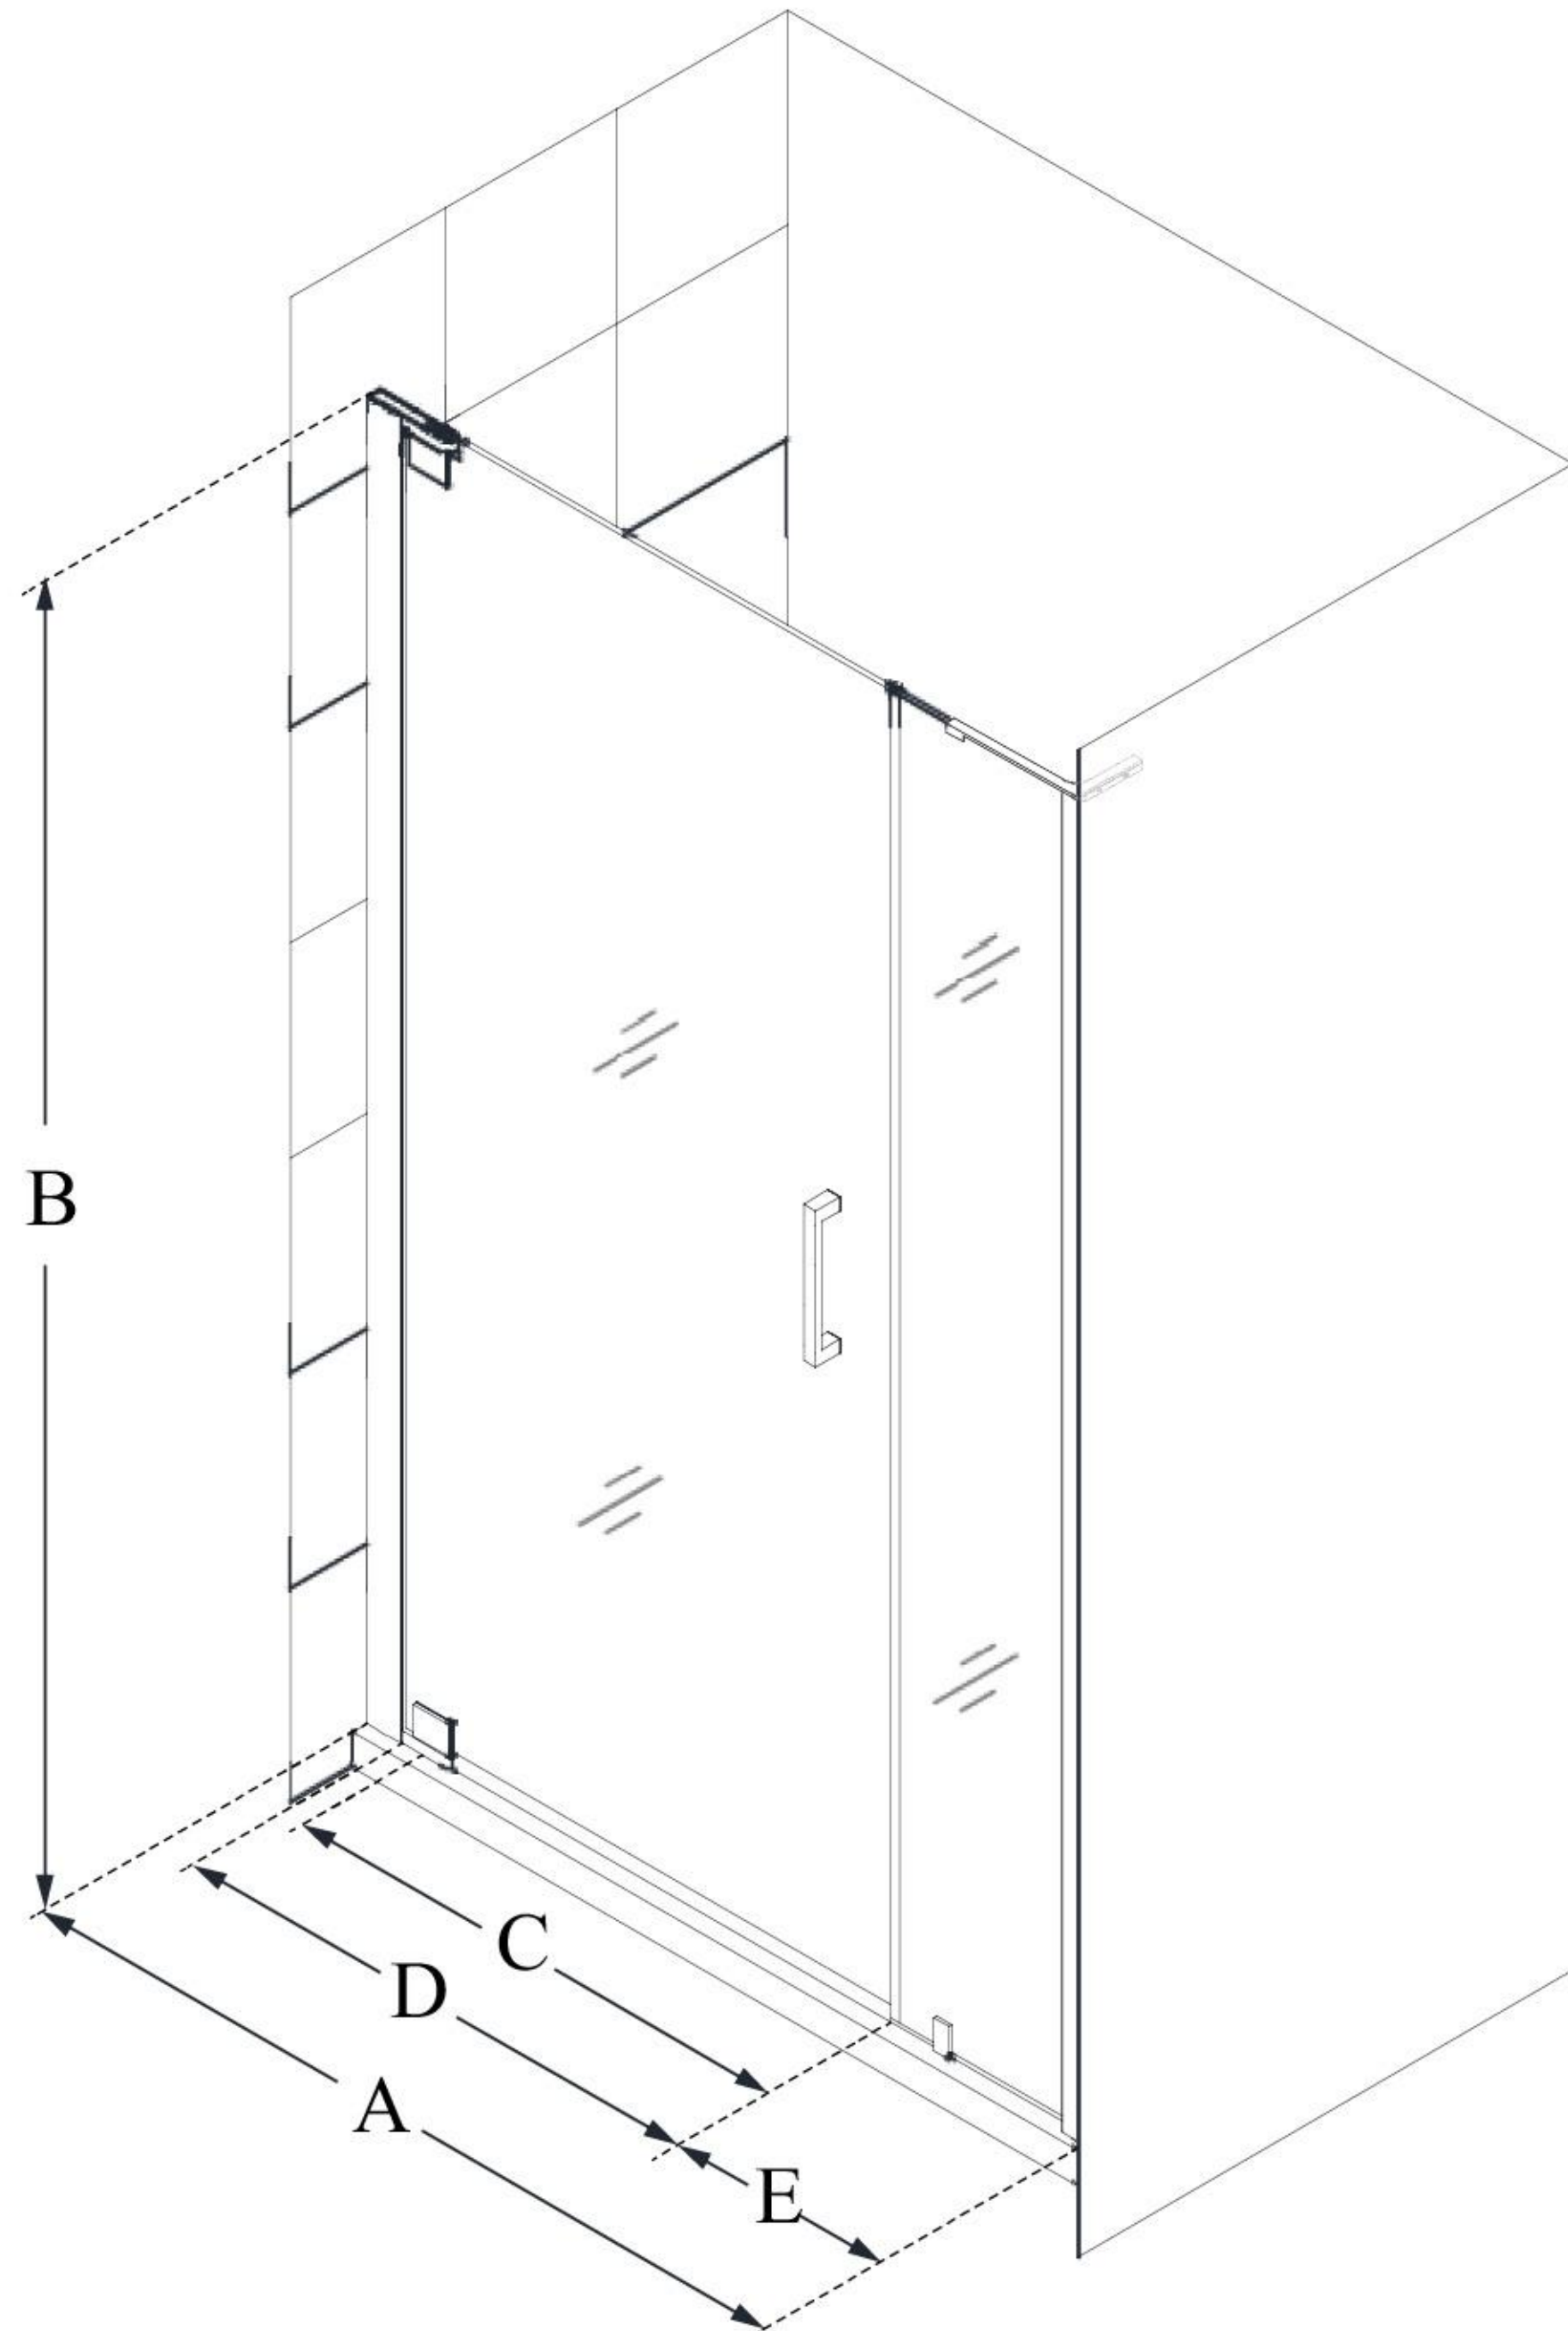

MODEL INFORMATION

SHDR-4332120

ELEGANCE-LS

DreamLine Elegance-LS 42 1/4 -
44 1/4 in. W x 72 in. H Frameless
Pivot Shower Door

PIVOT DOOR

CONFIGURATION DIMENSIONS:

A: 42 1/4 in. - 44 1/4 in.

MODEL WIDTH

B: 72 in.

MODEL HEIGHT

C: 24 3/4

ACCESS WIDTH

D: 27 3/4 in.

DOOR WIDTH

E: 12 in.

INLINE PANEL WIDTH