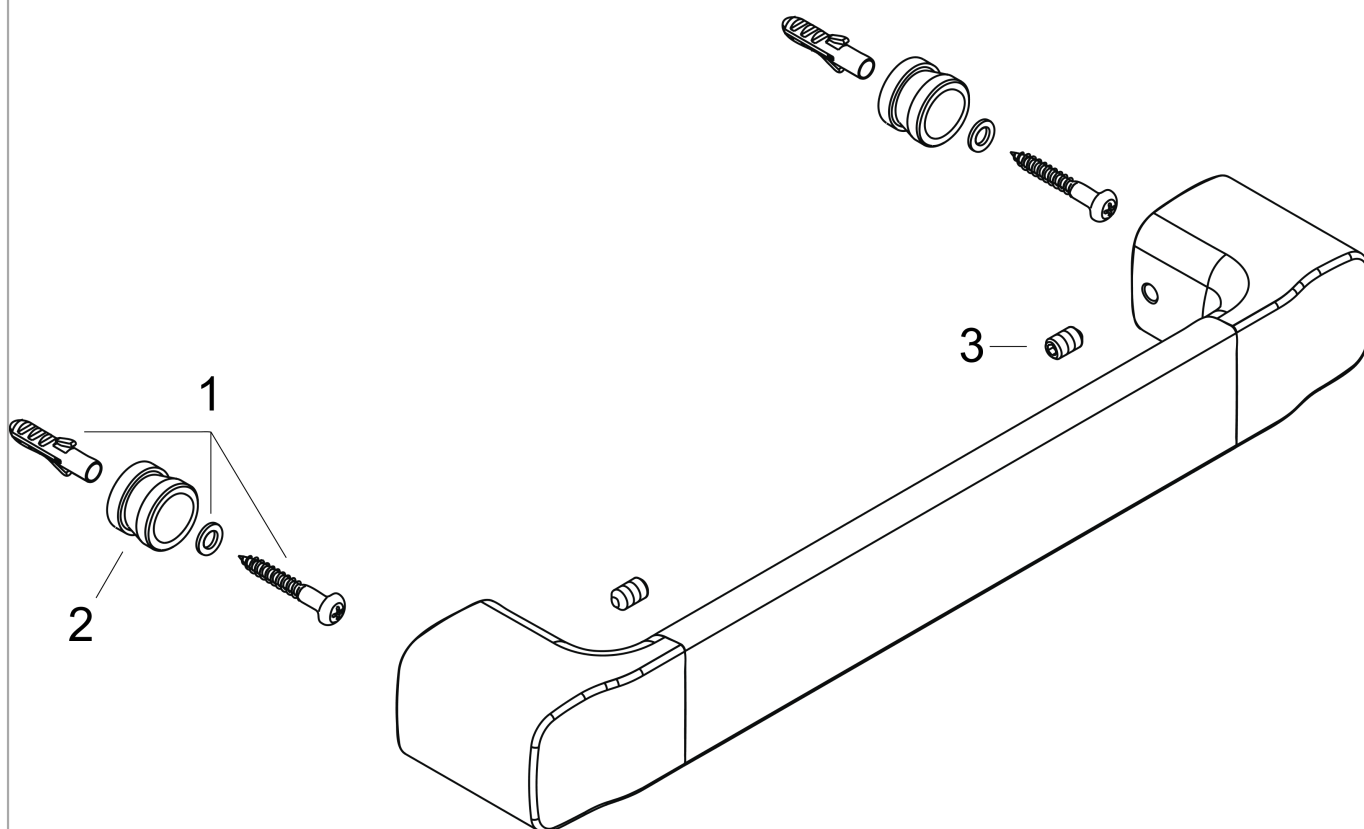

AXOR Urquiola Towel Bar 24"

Finishes : **chrome** Part no. : **42460000**

Description

Features

- Brass
- Wall-mounted

Product image

Scale drawing

AXOR Urquiola
Towel Bar 24"
Finishes : **chrome** Part no. : **42460000**

Exploded drawing

Year of production: >04/09

AXOR Urquiola
Towel Bar 24"
 Finishes : **chrome** Part no. : **42460000**

Spare parts list

Year of production: >04/09

Pos.	Description	Part no.	PC	PU
1	mounting set	96179000	0	1
2	support element	97597000	0	1
3	hollow set screw M6x10 DIN 916	96029000	0	1