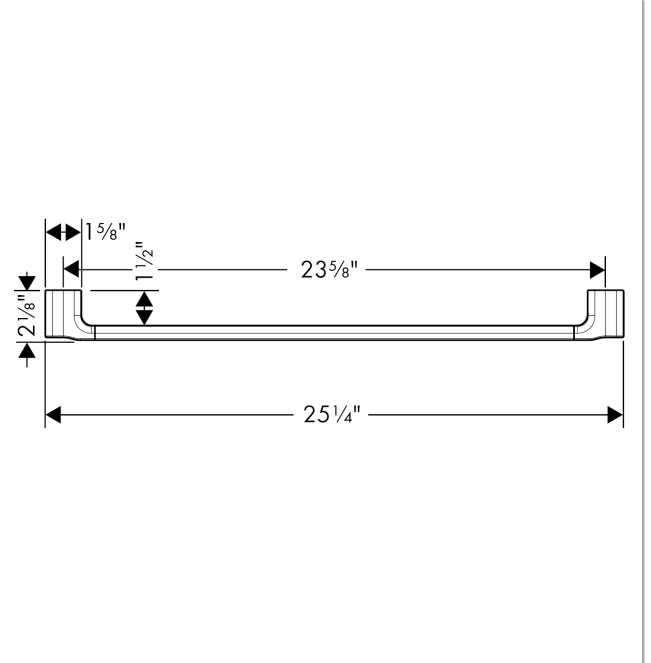

AXOR Urquiola Towel Bar 24"

Finishes : **chrome** Part no. : **42460000**

Description

Features

- Brass
- Wall-mounted

Product image

Scale drawing

AXOR Urquiola
Towel Bar 24"
Finishes : **chrome** Part no. : **42460000**

Exploded drawing

Year of production: >04/09

AXOR Urquiola
Towel Bar 24"
 Finishes : **chrome** Part no. : **42460000**

Spare parts list

Year of production: >04/09

Pos.	Description	Part no.	PC	PU
1	mounting set	96179000	0	1
2	support element	97597000	0	1
3	hollow set screw M6x10 DIN 916	96029000	0	1