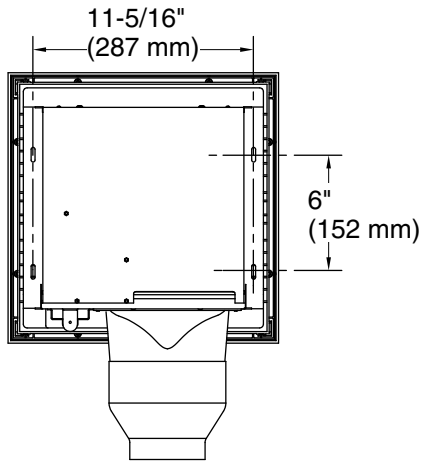

Required Electrical Service

One circuit required.

120 V, 15 A, 60 Hz

Technical Information

All product dimensions are nominal.

Material:	Steel, Plastic
Number of Lights:	1
Lighting Type:	Integrated LED
Socket Type:	LED Integrate
CRI	>=90
Life Span	50000 Hours

Notes

Install this product according to the installation instructions.