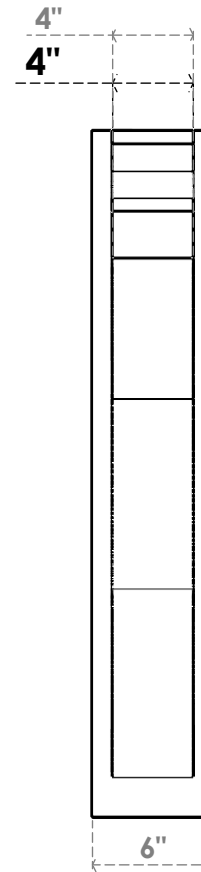

ITEM NUMBER: OUTUROC040X060X26000X34000X040X020X040FST04RCPR

4"W TOP X 6"W BACK X 26"D X 34"H X 4"T TOP X 2"T BACK TIMBERTHANE ROUGH CEDAR FUNSTON FAUX WOOD OPEN OUTLOOKER, TRADITIONAL TOP AND BLOCK BACK, 4"W CLOSED BRACE, PRIMED TAN

SIDE PROFILE

FRONT PROFILE

ISOMETRIC

EKENA MILLWORK
2300 WEST MAIN ST.
CLARKSVILLE, TX 75426
TOLL FREE: 866-607-0453
WWW.EKENAMILLWORK.COM

NOTES

1. INSTALLATION TO BE COMPLETED IN ACCORDANCE WITH MANUFACTURER'S SPECIFICATIONS.
2. DRAWING MAY NOT BE TO SCALE
3. THIS DRAWING IS INTENDED FOR DESIGN AND PLANNING PURPOSES ONLY.
4. ALL INFORMATION CONTAINED HEREIN WAS CURRENT AT THE TIME OF DEVELOPMENT BUT MUST BE REVIEWED AND APPROVED BY THE PRODUCT MANUFACTURER TO BE CONSIDERED ACCURATE.
5. TIMBERTHANE ARCHITECTURAL PRODUCTS ARE MADE FROM HIGH DENSITY URETHANE AND COME FACTORY PRIMED