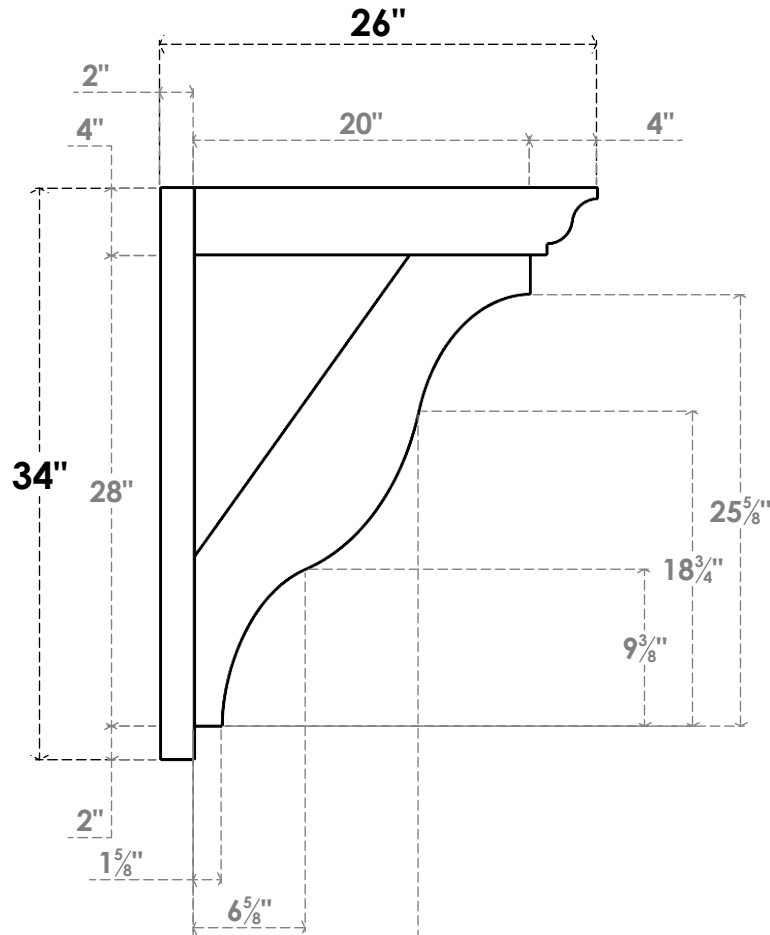

ITEM NUMBER: OUTUROC040X060X26000X34000X040X020X040FST04RCPR

4"W TOP X 6"W BACK X 26"D X 34"H X 4"T TOP X 2"T BACK TIMBERTHANE ROUGH CEDAR FUNSTON FAUX WOOD OPEN OUTLOOKER, TRADITIONAL TOP AND BLOCK BACK, 4"W CLOSED BRACE, PRIMED TAN

SIDE PROFILE

FRONT PROFILE

ISOMETRIC

EKENA MILLWORK
2300 WEST MAIN ST.
CLARKSVILLE, TX 75426
TOLL FREE: 866-607-0453
WWW.EKENAMILLWORK.COM

NOTES

1. INSTALLATION TO BE COMPLETED IN ACCORDANCE WITH MANUFACTURER'S SPECIFICATIONS.
2. DRAWING MAY NOT BE TO SCALE
3. THIS DRAWING IS INTENDED FOR DESIGN AND PLANNING PURPOSES ONLY.
4. ALL INFORMATION CONTAINED HEREIN WAS CURRENT AT THE TIME OF DEVELOPMENT BUT MUST BE REVIEWED AND APPROVED BY THE PRODUCT MANUFACTURER TO BE CONSIDERED ACCURATE.
5. TIMBERTHANE ARCHITECTURAL PRODUCTS ARE MADE FROM HIGH DENSITY URETHANE AND COME FACTORY PRIMED