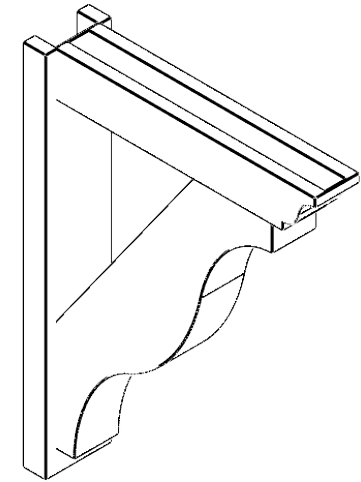

ITEM NUMBER: OUTUROC040X060X26000X34000X040X020X040FST04RCPR

4"W TOP X 6"W BACK X 26"D X 34"H X 4"T TOP X 2"T BACK TIMBERTHANE ROUGH CEDAR FUNSTON FAUX WOOD OPEN OUTLOOKER, TRADITIONAL TOP AND BLOCK BACK, 4"W CLOSED BRACE, PRIMED TAN

SIDE PROFILE

FRONT PROFILE

ISOMETRIC

EKENA MILLWORK
2300 WEST MAIN ST.
CLARKSVILLE, TX 75426
TOLL FREE: 866-607-0453
WWW.EKENAMILLWORK.COM

NOTES

1. INSTALLATION TO BE COMPLETED IN ACCORDANCE WITH MANUFACTURER'S SPECIFICATIONS.
2. DRAWING MAY NOT BE TO SCALE
3. THIS DRAWING IS INTENDED FOR DESIGN AND PLANNING PURPOSES ONLY.
4. ALL INFORMATION CONTAINED HEREIN WAS CURRENT AT THE TIME OF DEVELOPMENT BUT MUST BE REVIEWED AND APPROVED BY THE PRODUCT MANUFACTURER TO BE CONSIDERED ACCURATE.
5. TIMBERTHANE ARCHITECTURAL PRODUCTS ARE MADE FROM HIGH DENSITY URETHANE AND COME FACTORY PRIMED