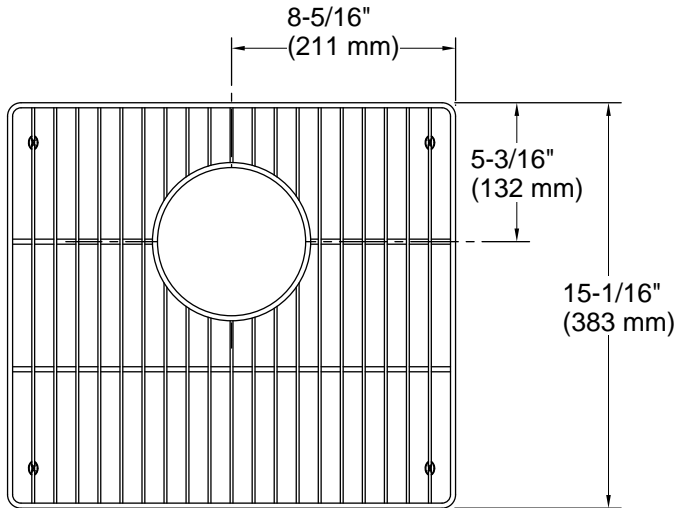

**Strive®**  
Left-side sink rack for K-33664-PC Strive kitchen sink  
**K-33675**

**Features**

- Fits in left bowl of the K-33664-PC Strive workstation kitchen sink
- Helps protect sink surface from daily wear
- Dishwasher-safe
- Rubber feet provide added protection

### Technical Information

All product dimensions are nominal.

Material: Stainless Steel