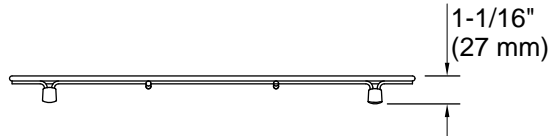

Technical Information

All product dimensions are nominal.

Material: Stainless Steel

Notes

Install this product according to the installation guide.