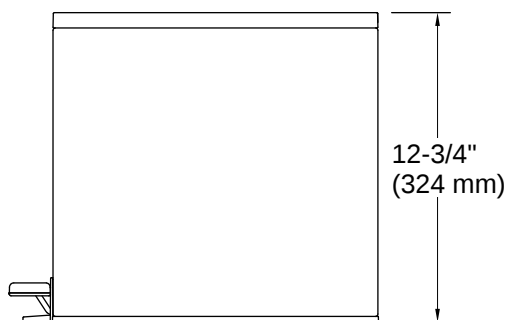

Installation Notes

Install this product according to the installation instructions.