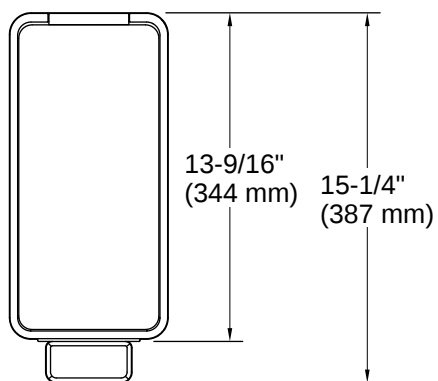

Installation Notes

Install this product according to the installation instructions.