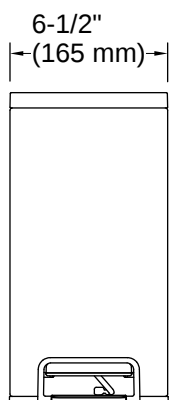

Installation Notes

Install this product according to the installation instructions.